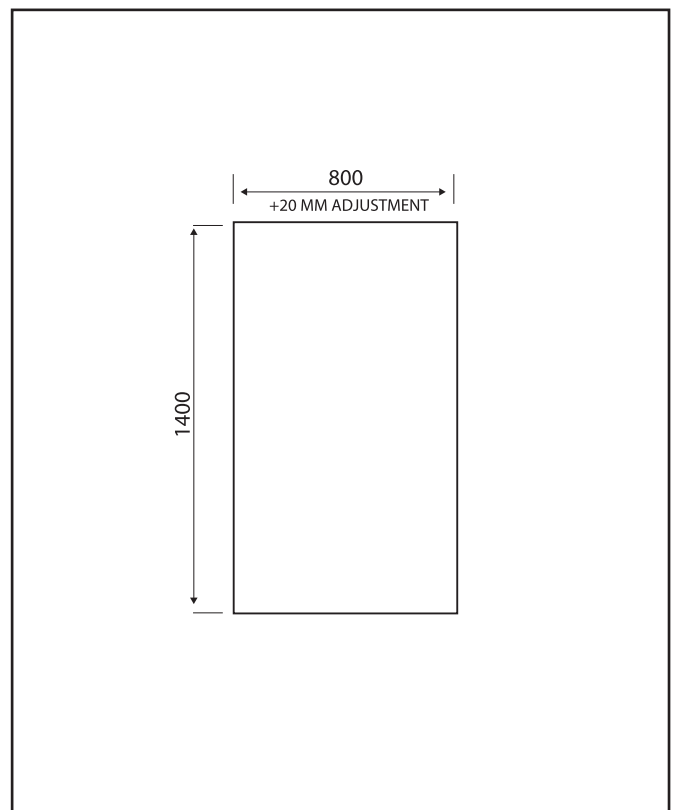

### Product Measurements

Product Weight:	16kg
Product Width:	800mm
Product Height:	1400mm
Product Depth:	6mm
Product Length:	N/A

### Primary Packed Measurements

Packaged Weight:	18.2kg
Packaged Length:	1450mm
Packaged Width:	820mm
Packaged Height:	45mm

### Enclosure Attributes

Adjustment:	790-800
Aqua-Shield:	No
Hinge Type:	Barrel
Door Type:	N/A
Frame Type:	Semi Framed
Glass Type:	Black
Radius:	N/A
Entry Width:	N/A
Door In Swing:	90
Door Out Swing:	90
Enclosure Shape:	Straight
Glass Thickness:	6mm
Profile Finish/Colour:	Black
Profile Material:	Aluminium

### Compliance DOP

HBDOC009 / HBDOC010 / HBDOC013 / HBDOC014

**Dimensions**  
(measurements in mm)