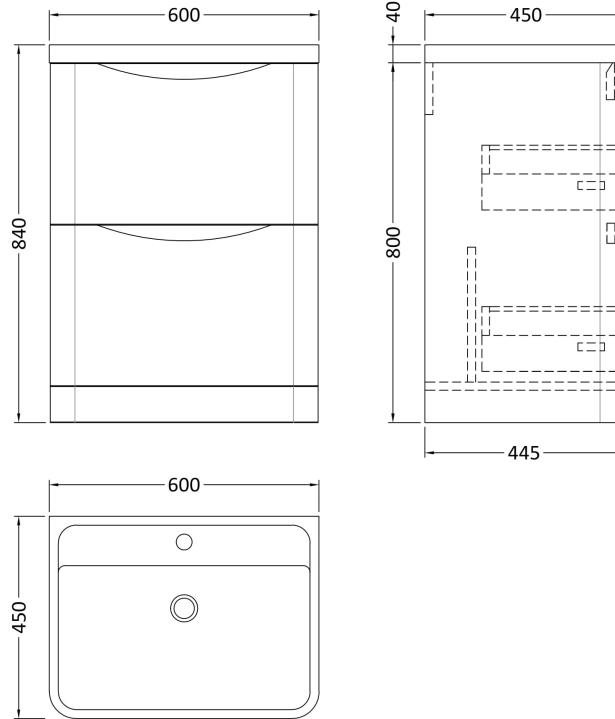

Sales Code: LUN101

Description: 600 F/S 2-Drawer Unit & Polymarble Basin

Packaging Details

Barcode: 5056462646077