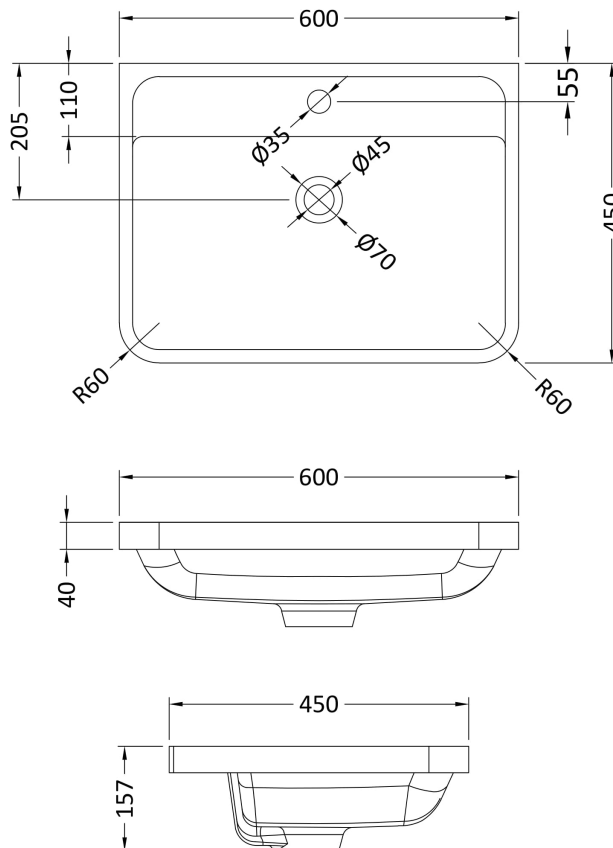

### Product Dimensions

Height (mm):	800
Width (mm):	596
Depth (mm):	445
Nett Weight (kg):	33.5

### Packaging Dimensions

Height (mm):	840
Width (mm):	640
Depth (mm):	480
Gross Weight (kg):	34

### Outer Box Dimensions (If Applicable)

Height (mm):	
Width (mm):	
Depth (mm):	
Gross Weight (kg):	
Barcode:	5056462694412

Sales Code: PMB003

Description: 600X450mm Poly Marble Basin

**Product Dimensions**

Height (mm):	450
Width (mm):	600
Depth (mm):	157
Nett Weight (kg):	12.82

**Packaging Dimensions**

Height (mm):	167
Width (mm):	640
Depth (mm):	470
Gross Weight (kg):	12.82