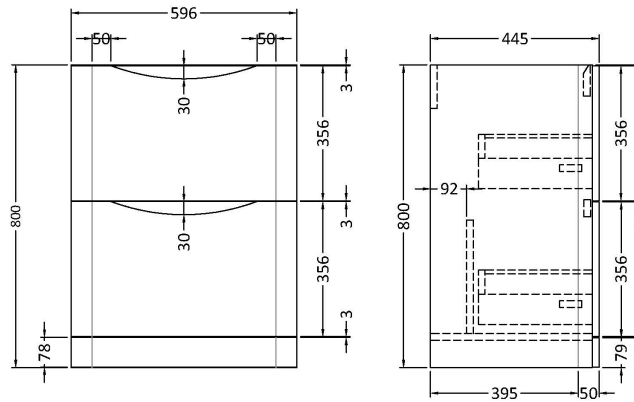

### Product Dimensions

Height (mm):	800
Width (mm):	596
Depth (mm):	445
Nett Weight (kg):	33.5

### Packaging Dimensions

Height (mm):	840
Width (mm):	640
Depth (mm):	480
Gross Weight (kg):	34

### Outer Box Dimensions (If Applicable)

Height (mm):	
Width (mm):	
Depth (mm):	
Gross Weight (kg):	
Barcode:	5056462694412

Sales Code: PMB003

Description: 600X450mm Poly Marble Basin

**Product Dimensions**

Height (mm):	450
Width (mm):	600
Depth (mm):	157
Nett Weight (kg):	12.82

**Packaging Dimensions**

Height (mm):	167
Width (mm):	640
Depth (mm):	470
Gross Weight (kg):	12.82