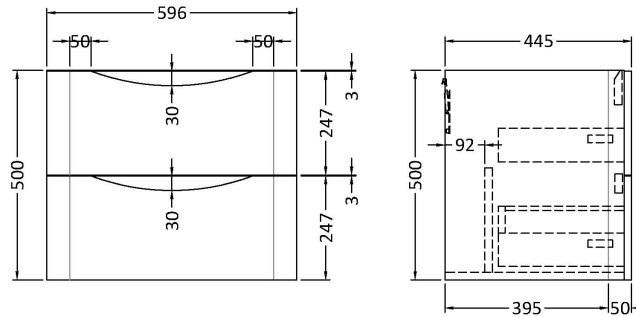

Sales Code: LUN102

Description: 600 W/H 2-Drawer Unit & Polymarble Basin

Packaging Details

Barcode: 5056462646176

Sales Code: SML193

Description: 600 W/H 2-Drawer Unit

Product Dimensions

Height (mm):	500
Width (mm):	596
Depth (mm):	445
Nett Weight (kg):	26.5

Packaging Dimensions

Height (mm):	540
Width (mm):	640
Depth (mm):	480
Gross Weight (kg):	27

Packaging Data

Box Colour:	Brown Cardboard Box - Printed
Box Qty:	1
Label Size:	100 x 50
Label Colour:	White Label
Label Qty:	2

Outer Box Dimensions (If Applicable)

Height (mm):	
Width (mm):	
Depth (mm):	
Gross Weight (kg):	
Barcode:	5056462694511

Product Details

Country of Origin:	China
Fitting Instruction:	No
CE Certification:	N/A
FSC Certified Materials:	Yes
Colour:	Satin White
Construction Method:	Cam & Wood Dowel
Construction Type:	Rigid
Cabinet Finish:	MFC Painted Matt
Fascia Finish:	Mdf Painted Matt
Cabinet Thickness (mm):	18
Fascia Thickness (mm):	18
Drawer Included:	Yes
Drawer Type:	80mm High Metal S/C Inc Galler
No of Shelves:	0
Hinge Type:	Not Applicable
Hinge Included:	Not Applicable
Adjustable Legs:	No
Fixings Included:	Yes
Handle Style:	Contemporary
Waste Shroud:	Yes
Handle Included:	Yes
Handle Type:	Inset

Sales Code: PMB003

Description: 600X450mm Poly Marble Basin

Product Dimensions

Height (mm):	450
Width (mm):	600
Depth (mm):	157
Nett Weight (kg):	12.82

Packaging Dimensions

Height (mm):	167
Width (mm):	640
Depth (mm):	470
Gross Weight (kg):	12.82