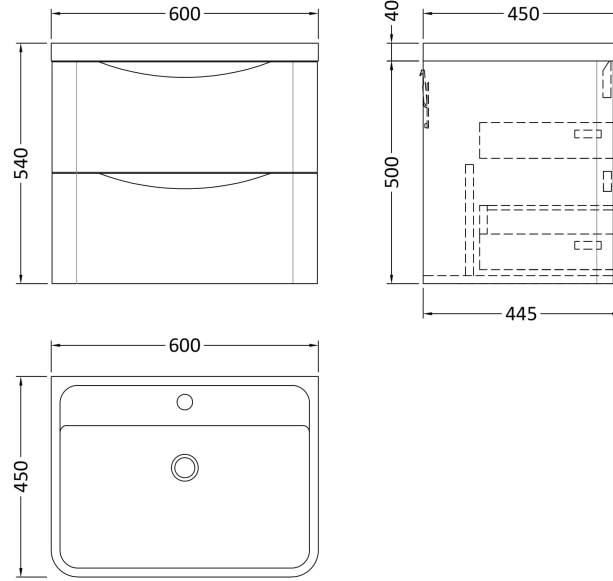

Sales Code: LUN102

Description: 600 W/H 2-Drawer Unit & Polymarble Basin

Packaging Details

Barcode: 5056462646176

Sales Code: SML193

Description: 600 W/H 2-Drawer Unit

Product Dimensions

Height (mm):	500
Width (mm):	596
Depth (mm):	445
Nett Weight (kg):	26.5

Packaging Dimensions

Height (mm):	540
Width (mm):	640
Depth (mm):	480
Gross Weight (kg):	27

Packaging Data

Box Colour:	Brown Cardboard Box - Printed
Box Qty:	1
Label Size:	100 x 50
Label Colour:	White Label
Label Qty:	2

Sales Code: PMB003

Description: 600X450mm Poly Marble Basin

Product Dimensions

Height (mm):	450
Width (mm):	600
Depth (mm):	157
Nett Weight (kg):	12.82

Packaging Dimensions

Height (mm):	167
Width (mm):	640
Depth (mm):	470
Gross Weight (kg):	12.82

Packaging Data

Box Colour:	Brown Cardboard Box - Printed
Box Qty:	1
Label Size:	100 x 50
Label Colour:	White Label
Label Qty:	2

Outer Box Dimensions (If Applicable)

Height (mm):	
Width (mm):	
Depth (mm):	
Gross Weight (kg):	
Barcode:	5055369021734