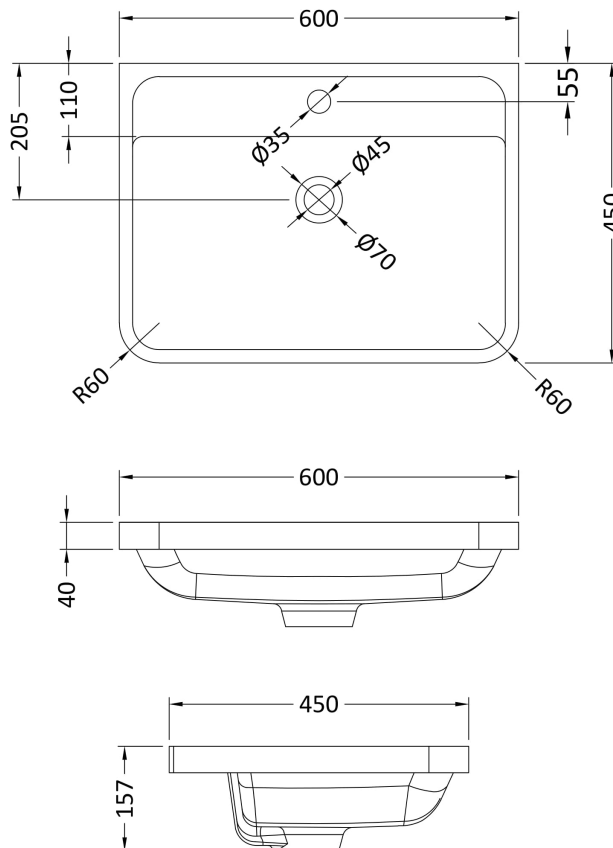

Packaging Dimensions

Height (mm):	540
Width (mm):	640
Depth (mm):	480
Gross Weight (kg):	27

Packaging Data

Box Colour:	Brown Cardboard Box - Printed
Box Qty:	1
Label Size:	100 x 50
Label Colour:	White Label
Label Qty:	2

Outer Box Dimensions (If Applicable)

Height (mm):	
Width (mm):	
Depth (mm):	
Gross Weight (kg):	
Barcode:	5056462694511

Product Details

Country of Origin:	China
Fitting Instruction:	No
CE Certification:	N/A
FSC Certified Materials:	Yes
Colour:	Satin White
Construction Method:	Cam & Wood Dowel
Construction Type:	Rigid
Cabinet Finish:	MFC Painted Matt
Fascia Finish:	Mdf Painted Matt
Cabinet Thickness (mm):	18
Fascia Thickness (mm):	18
Drawer Included:	Yes
Drawer Type:	80mm High Metal S/C Inc Galler
No of Shelves:	0
Hinge Type:	Not Applicable
Hinge Included:	Not Applicable
Adjustable Legs:	No
Fixings Included:	Yes
Handle Style:	Contemporary
Waste Shroud:	Yes
Handle Included:	Yes
Handle Type:	Inset

Sales Code: PMB003

Description: 600X450mm Poly Marble Basin

Product Dimensions

Height (mm):	450
Width (mm):	600
Depth (mm):	157
Nett Weight (kg):	12.82

Packaging Dimensions

Height (mm):	167
Width (mm):	640
Depth (mm):	470
Gross Weight (kg):	12.82

Packaging Data

Box Colour:	Brown Cardboard Box - Printed
Box Qty:	1
Label Size:	100 x 50
Label Colour:	White Label
Label Qty:	2

Outer Box Dimensions (If Applicable)

Height (mm):	
Width (mm):	
Depth (mm):	
Gross Weight (kg):	
Barcode:	5055369021734