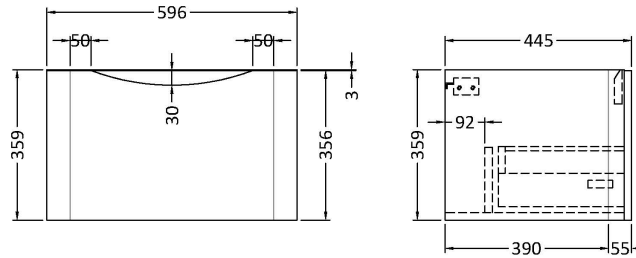

Sales Code: LUN105

Description: 600 W/H 1-Drawer Unit & Polymarble Basin

Packaging Details

Barcode: 5056462646121

Sales Code: SML194

Description: 600 W/H Single Drawer Unit

Product Dimensions

Height (mm):	359
Width (mm):	596
Depth (mm):	445
Nett Weight (kg):	21.5

Packaging Dimensions

Height (mm):	400
Width (mm):	640
Depth (mm):	480
Gross Weight (kg):	22

Packaging Data

Box Colour:	Brown Cardboard Box - Printed
Box Qty:	1
Label Size:	100 x 50
Label Colour:	White Label
Label Qty:	2

Outer Box Dimensions (If Applicable)

Height (mm):	
Width (mm):	
Depth (mm):	
Gross Weight (kg):	
Barcode:	5056462694467

Product Details

Country of Origin:	China
Fitting Instruction:	No
CE Certification:	N/A
FSC Certified Materials:	Yes
Colour:	Satin White
Construction Method:	Cam & Wood Dowel
Construction Type:	Rigid
Cabinet Finish:	MFC Painted Matt
Fascia Finish:	Mdf Painted Matt
Cabinet Thickness (mm):	18
Fascia Thickness (mm):	18
Drawer Included:	Yes
Drawer Type:	80mm High Metal S/C Inc Galler
No of Shelves:	0
Hinge Type:	Not Applicable
Hinge Included:	Not Applicable
Adjustable Legs:	No
Fixings Included:	Yes
Handle Style:	Contemporary
Waste Shroud:	Yes
Handle Included:	Yes
Handle Type:	Inset

Sales Code: PMB003

Description: 600X450mm Poly Marble Basin

Product Dimensions

Height (mm):	450
Width (mm):	600
Depth (mm):	157
Nett Weight (kg):	12.82

Packaging Dimensions

Height (mm):	167
Width (mm):	640
Depth (mm):	470
Gross Weight (kg):	12.82