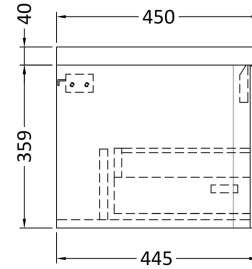

Sales Code: LUN105

Description: 600 W/H 1-Drawer Unit & Polymarble Basin

Packaging Details

Barcode: 5056462646121

Sales Code: SML194

Description: 600 W/H Single Drawer Unit

Product Dimensions

Height (mm):	359
Width (mm):	596
Depth (mm):	445
Nett Weight (kg):	21.5

Packaging Dimensions

Height (mm):	400
Width (mm):	640
Depth (mm):	480
Gross Weight (kg):	22

Packaging Data

Box Colour:	Brown Cardboard Box - Printed
Box Qty:	1
Label Size:	100 x 50
Label Colour:	White Label
Label Qty:	2

Outer Box Dimensions (If Applicable)

Height (mm):	
Width (mm):	
Depth (mm):	
Gross Weight (kg):	
Barcode:	5056462694467

Product Details

Country of Origin:	China
Fitting Instruction:	No
CE Certification:	N/A
FSC Certified Materials:	Yes
Colour:	Satin White
Construction Method:	Cam & Wood Dowel
Construction Type:	Rigid
Cabinet Finish:	MFC Painted Matt
Fascia Finish:	Mdf Painted Matt
Cabinet Thickness (mm):	18
Fascia Thickness (mm):	18
Drawer Included:	Yes
Drawer Type:	80mm High Metal S/C Inc Galler
No of Shelves:	0
Hinge Type:	Not Applicable
Hinge Included:	Not Applicable
Adjustable Legs:	No
Fixings Included:	Yes
Handle Style:	Contemporary
Waste Shroud:	Yes
Handle Included:	Yes
Handle Type:	Inset

Sales Code: PMB003

Description: 600X450mm Poly Marble Basin

Product Dimensions

Height (mm):	450
Width (mm):	600
Depth (mm):	157
Nett Weight (kg):	12.82

Packaging Dimensions

Height (mm):	167
Width (mm):	640
Depth (mm):	470
Gross Weight (kg):	12.82