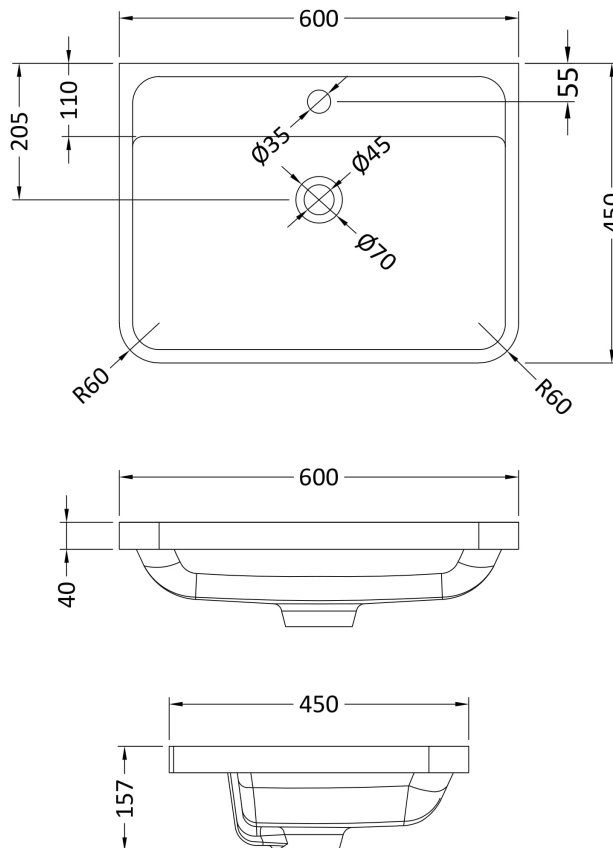

Packaging Dimensions

Height (mm):	400
Width (mm):	640
Depth (mm):	480
Gross Weight (kg):	22

Packaging Data

Box Colour:	Brown Cardboard Box - Printed
Box Qty:	1
Label Size:	100 x 50
Label Colour:	White Label
Label Qty:	2

Outer Box Dimensions (If Applicable)

Height (mm):	
Width (mm):	
Depth (mm):	
Gross Weight (kg):	
Barcode:	5056462694467

Product Details

Country of Origin:	China
Fitting Instruction:	No
CE Certification:	N/A
FSC Certified Materials:	Yes
Colour:	Satin White
Construction Method:	Cam & Wood Dowel
Construction Type:	Rigid
Cabinet Finish:	MFC Painted Matt
Fascia Finish:	Mdf Painted Matt
Cabinet Thickness (mm):	18
Fascia Thickness (mm):	18
Drawer Included:	Yes
Drawer Type:	80mm High Metal S/C Inc Galler
No of Shelves:	0
Hinge Type:	Not Applicable
Hinge Included:	Not Applicable
Adjustable Legs:	No
Fixings Included:	Yes
Handle Style:	Contemporary
Waste Shroud:	Yes
Handle Included:	Yes
Handle Type:	Inset

Sales Code: PMB003

Description: 600X450mm Poly Marble Basin

Product Dimensions

Height (mm):	450
Width (mm):	600
Depth (mm):	157
Nett Weight (kg):	12.82

Packaging Dimensions

Height (mm):	167
Width (mm):	640
Depth (mm):	470
Gross Weight (kg):	12.82

Packaging Data

Box Colour:	Brown Cardboard Box - Printed
Box Qty:	1
Label Size:	100 x 50
Label Colour:	White Label
Label Qty:	2

Outer Box Dimensions (If Applicable)

Height (mm):	
Width (mm):	
Depth (mm):	
Gross Weight (kg):	
Barcode:	5055369021734