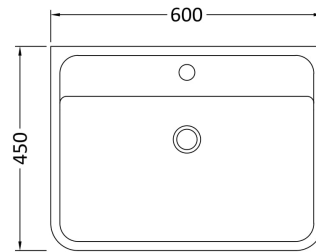

Sales Code: LUN105

Description: 600 W/H 1-Drawer Unit & Polymarble Basin

Packaging Details

Barcode: 5056462646121

Sales Code: SML194

Description: 600 W/H Single Drawer Unit

Product Dimensions

Height (mm):	359
Width (mm):	596
Depth (mm):	445
Nett Weight (kg):	21.5

Packaging Dimensions

Height (mm):	400
Width (mm):	640
Depth (mm):	480
Gross Weight (kg):	22

Packaging Data

Box Colour:	Brown Cardboard Box - Printed
Box Qty:	1
Label Size:	100 x 50
Label Colour:	White Label
Label Qty:	2

Outer Box Dimensions (If Applicable)

Height (mm):	
Width (mm):	
Depth (mm):	
Gross Weight (kg):	
Barcode:	5056462694467

Product Details

Country of Origin:	China
Fitting Instruction:	No
CE Certification:	N/A
FSC Certified Materials:	Yes
Colour:	Satin White
Construction Method:	Cam & Wood Dowel
Construction Type:	Rigid
Cabinet Finish:	MFC Painted Matt
Fascia Finish:	Mdf Painted Matt
Cabinet Thickness (mm):	18
Fascia Thickness (mm):	18
Drawer Included:	Yes
Drawer Type:	80mm High Metal S/C Inc Galler
No of Shelves:	0
Hinge Type:	Not Applicable
Hinge Included:	Not Applicable
Adjustable Legs:	No
Fixings Included:	Yes
Handle Style:	Contemporary
Waste Shroud:	Yes
Handle Included:	Yes
Handle Type:	Inset

Sales Code: PMB003

Description: 600X450mm Poly Marble Basin

Product Dimensions

Height (mm):	450
Width (mm):	600
Depth (mm):	157
Nett Weight (kg):	12.82

Packaging Dimensions

Height (mm):	167
Width (mm):	640
Depth (mm):	470
Gross Weight (kg):	12.82