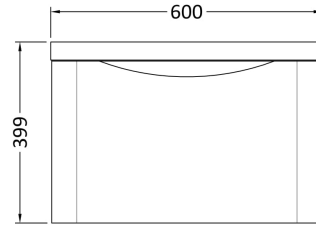

Sales Code: LUN105

Description: 600 W/H 1-Drawer Unit & Polymarble Basin

Packaging Details

Barcode: 5056462646121

Sales Code: SML194

Description: 600 W/H Single Drawer Unit

Product Dimensions

Height (mm):	359
Width (mm):	596
Depth (mm):	445
Nett Weight (kg):	21.5

Packaging Dimensions

Height (mm):	400
Width (mm):	640
Depth (mm):	480
Gross Weight (kg):	22

Packaging Data

Box Colour:	Brown Cardboard Box - Printed
Box Qty:	1
Label Size:	100 x 50
Label Colour:	White Label
Label Qty:	2

Outer Box Dimensions (If Applicable)

Height (mm):	
Width (mm):	
Depth (mm):	
Gross Weight (kg):	
Barcode:	5056462694467

Product Details

Country of Origin:	China
Fitting Instruction:	No
CE Certification:	N/A
FSC Certified Materials:	Yes
Colour:	Satin White
Construction Method:	Cam & Wood Dowel
Construction Type:	Rigid
Cabinet Finish:	MFC Painted Matt
Fascia Finish:	Mdf Painted Matt
Cabinet Thickness (mm):	18
Fascia Thickness (mm):	18
Drawer Included:	Yes
Drawer Type:	80mm High Metal S/C Inc Galler
No of Shelves:	0
Hinge Type:	Not Applicable
Hinge Included:	Not Applicable
Adjustable Legs:	No
Fixings Included:	Yes
Handle Style:	Contemporary
Waste Shroud:	Yes
Handle Included:	Yes
Handle Type:	Inset

Sales Code: PMB003

Description: 600X450mm Poly Marble Basin

Product Dimensions

Height (mm):	450
Width (mm):	600
Depth (mm):	157
Nett Weight (kg):	12.82

Packaging Dimensions

Height (mm):	167
Width (mm):	640
Depth (mm):	470
Gross Weight (kg):	12.82