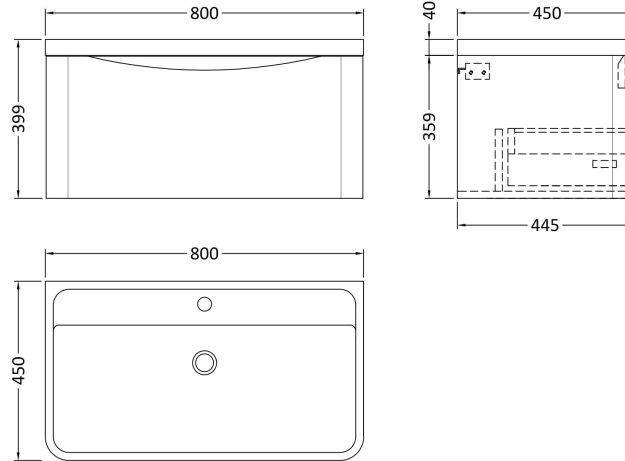

Sales Code: LUN106

Description: 800 W/H 1-Drawer Unit & Polymarble Basin

Packaging Details

Barcode: 5056462646275

Sales Code: SML196

Description: 800 W/H Single Drawer Unit

Product Dimensions

Height (mm):	359
Width (mm):	796
Depth (mm):	445
Nett Weight (kg):	26.5

Packaging Dimensions

Height (mm):	400
Width (mm):	840
Depth (mm):	480
Gross Weight (kg):	27

Packaging Data

Box Colour:	Brown Cardboard Box - Printed
Box Qty:	1
Label Size:	100 x 50
Label Colour:	White Label
Label Qty:	2

Outer Box Dimensions (If Applicable)

Height (mm):	
Width (mm):	
Depth (mm):	
Gross Weight (kg):	
Barcode:	5056462694610

Product Details

Country of Origin:	China
Fitting Instruction:	No
CE Certification:	N/A
FSC Certified Materials:	Yes
Colour:	Satin White
Construction Method:	Cam & Wood Dowel
Construction Type:	Rigid
Cabinet Finish:	MFC Painted Matt
Fascia Finish:	Mdf Painted Matt
Cabinet Thickness (mm):	18
Fascia Thickness (mm):	18
Drawer Included:	Yes
Drawer Type:	80mm High Metal S/C Inc Galler
No of Shelves:	0
Hinge Type:	Not Applicable
Hinge Included:	Not Applicable
Adjustable Legs:	No
Fixings Included:	Yes
Handle Style:	Contemporary
Waste Shroud:	Yes
Handle Included:	Yes
Handle Type:	Inset

Sales Code: PMB005

Description: 800X450mm Poly Marble Basin

Product Dimensions

Height (mm):	450
Width (mm):	800
Depth (mm):	157
Nett Weight (kg):	18.12

Packaging Dimensions

Height (mm):	167
Width (mm):	840
Depth (mm):	470
Gross Weight (kg):	18.12