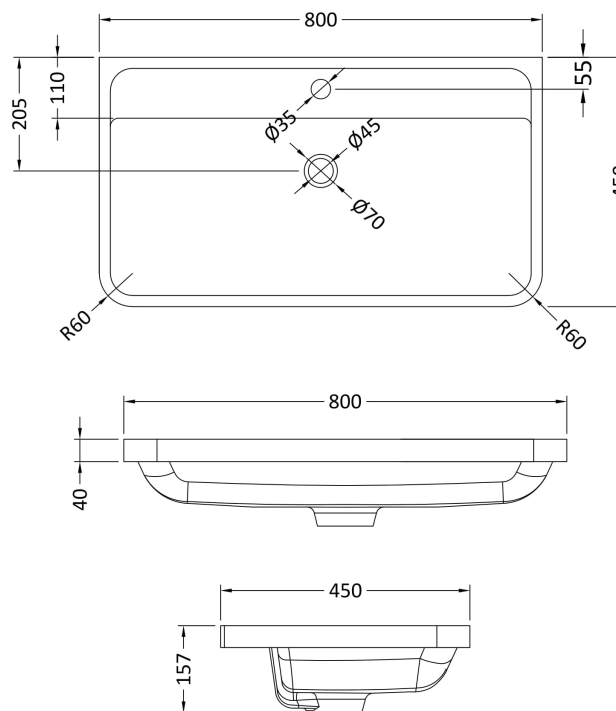

Packaging Dimensions

Height (mm):	400
Width (mm):	840
Depth (mm):	480
Gross Weight (kg):	27

Packaging Data

Box Colour:	Brown Cardboard Box - Printed
Box Qty:	1
Label Size:	100 x 50
Label Colour:	White Label
Label Qty:	2

Outer Box Dimensions (If Applicable)

Height (mm):	
Width (mm):	
Depth (mm):	
Gross Weight (kg):	
Barcode:	5056462694610

Product Details

Country of Origin:	China
Fitting Instruction:	No
CE Certification:	N/A
FSC Certified Materials:	Yes
Colour:	Satin White
Construction Method:	Cam & Wood Dowel
Construction Type:	Rigid
Cabinet Finish:	MFC Painted Matt
Fascia Finish:	Mdf Painted Matt
Cabinet Thickness (mm):	18
Fascia Thickness (mm):	18
Drawer Included:	Yes
Drawer Type:	80mm High Metal S/C Inc Galler
No of Shelves:	0
Hinge Type:	Not Applicable
Hinge Included:	Not Applicable
Adjustable Legs:	No
Fixings Included:	Yes
Handle Style:	Contemporary
Waste Shroud:	Yes
Handle Included:	Yes
Handle Type:	Inset

Sales Code: PMB005

Description: 800X450mm Poly Marble Basin

Product Dimensions

Height (mm):	450
Width (mm):	800
Depth (mm):	157
Nett Weight (kg):	18.12

Packaging Dimensions

Height (mm):	167
Width (mm):	840
Depth (mm):	470
Gross Weight (kg):	18.12

Packaging Data

Box Colour:	Brown Cardboard Box - Printed
Box Qty:	1
Label Size:	100 x 50
Label Colour:	White Label
Label Qty:	2

Outer Box Dimensions (If Applicable)

Height (mm):	
Width (mm):	
Depth (mm):	
Gross Weight (kg):	
Barcode:	5055369021765