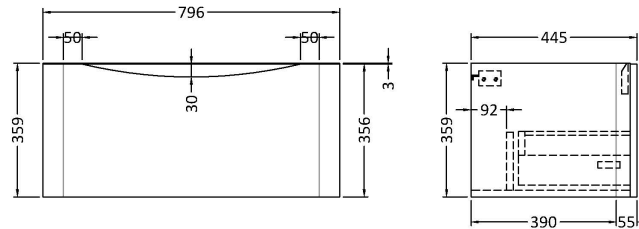

Sales Code: LUN106

Description: 800 W/H 1-Drawer Unit & Polymarble Basin

Packaging Details

Barcode: 5056462646275

Sales Code: SML196

Description: 800 W/H Single Drawer Unit

Product Dimensions

Height (mm):	359
Width (mm):	796
Depth (mm):	445
Nett Weight (kg):	26.5

Packaging Dimensions

Height (mm):	400
Width (mm):	840
Depth (mm):	480
Gross Weight (kg):	27

Packaging Data

Box Colour:	Brown Cardboard Box - Printed
Box Qty:	1
Label Size:	100 x 50
Label Colour:	White Label
Label Qty:	2

Outer Box Dimensions (If Applicable)

Height (mm):	
Width (mm):	
Depth (mm):	
Gross Weight (kg):	
Barcode:	5056462694610

Product Details

Country of Origin:	China
Fitting Instruction:	No
CE Certification:	N/A
FSC Certified Materials:	Yes
Colour:	Satin White
Construction Method:	Cam & Wood Dowel
Construction Type:	Rigid
Cabinet Finish:	MFC Painted Matt
Fascia Finish:	Mdf Painted Matt
Cabinet Thickness (mm):	18
Fascia Thickness (mm):	18
Drawer Included:	Yes
Drawer Type:	80mm High Metal S/C Inc Galler
No of Shelves:	0
Hinge Type:	Not Applicable
Hinge Included:	Not Applicable
Adjustable Legs:	No
Fixings Included:	Yes
Handle Style:	Contemporary
Waste Shroud:	Yes
Handle Included:	Yes
Handle Type:	Inset

Sales Code: PMB005

Description: 800X450mm Poly Marble Basin

Product Dimensions

Height (mm):	450
Width (mm):	800
Depth (mm):	157
Nett Weight (kg):	18.12

Packaging Dimensions

Height (mm):	167
Width (mm):	840
Depth (mm):	470
Gross Weight (kg):	18.12