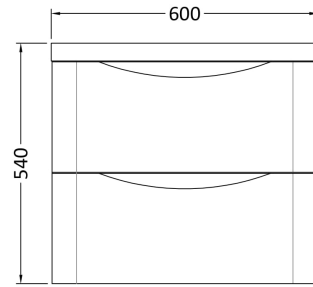

Sales Code: LUN1402

Description: 600 W/H 2-Drawer Unit & Polymarble Basin

Packaging Details

Barcode: 5056462646213

Sales Code: SML1493

Description: 600 W/H 2-Drawer Unit

Product Dimensions

Height (mm):	500
Width (mm):	596
Depth (mm):	445
Nett Weight (kg):	26.5

Packaging Dimensions

Height (mm):	540
Width (mm):	640
Depth (mm):	480
Gross Weight (kg):	27

Packaging Data

Box Colour:	Brown Cardboard Box - Printed
Box Qty:	1
Label Size:	100 x 50
Label Colour:	White Label
Label Qty:	2

Outer Box Dimensions (If Applicable)

Height (mm):	
Width (mm):	
Depth (mm):	
Gross Weight (kg):	
Barcode:	5056462694559

Product Details

Country of Origin:	China
Fitting Instruction:	No
CE Certification:	N/A
FSC Certified Materials:	Yes
Colour:	Satin Anthracite
Construction Method:	Cam & Wood Dowel
Construction Type:	Rigid
Cabinet Finish:	MFC Painted Matt
Fascia Finish:	Mdf Painted Matt
Cabinet Thickness (mm):	18
Fascia Thickness (mm):	18
Drawer Included:	Yes
Drawer Type:	80mm High Metal S/C Inc Galler
No of Shelves:	0
Hinge Type:	Not Applicable
Hinge Included:	Not Applicable
Adjustable Legs:	No
Fixings Included:	Yes
Handle Style:	Contemporary
Waste Shroud:	Yes
Handle Included:	Yes
Handle Type:	Inset

Sales Code: PMB003

Description: 600X450mm Poly Marble Basin

Product Dimensions

Height (mm):	450
Width (mm):	600
Depth (mm):	157
Nett Weight (kg):	12.82

Packaging Dimensions

Height (mm):	167
Width (mm):	640
Depth (mm):	470
Gross Weight (kg):	12.82