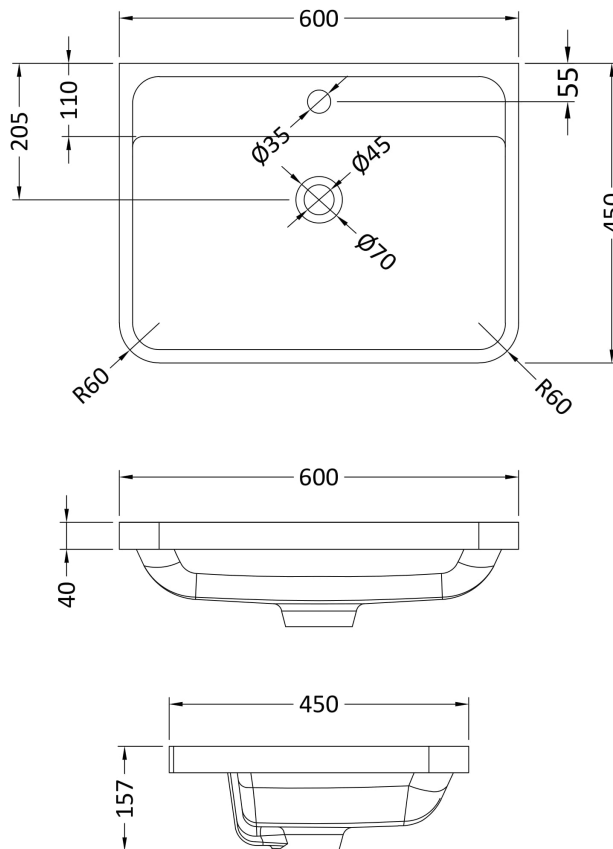

Packaging Dimensions

Height (mm):	540
Width (mm):	640
Depth (mm):	480
Gross Weight (kg):	27

Packaging Data

Box Colour:	Brown Cardboard Box - Printed
Box Qty:	1
Label Size:	100 x 50
Label Colour:	White Label
Label Qty:	2

Outer Box Dimensions (If Applicable)

Height (mm):	
Width (mm):	
Depth (mm):	
Gross Weight (kg):	
Barcode:	5056462694559

Product Details

Country of Origin:	China
Fitting Instruction:	No
CE Certification:	N/A
FSC Certified Materials:	Yes
Colour:	Satin Anthracite
Construction Method:	Cam & Wood Dowel
Construction Type:	Rigid
Cabinet Finish:	MFC Painted Matt
Fascia Finish:	Mdf Painted Matt
Cabinet Thickness (mm):	18
Fascia Thickness (mm):	18
Drawer Included:	Yes
Drawer Type:	80mm High Metal S/C Inc Galler
No of Shelves:	0
Hinge Type:	Not Applicable
Hinge Included:	Not Applicable
Adjustable Legs:	No
Fixings Included:	Yes
Handle Style:	Contemporary
Waste Shroud:	Yes
Handle Included:	Yes
Handle Type:	Inset

Sales Code: PMB003

Description: 600X450mm Poly Marble Basin

Product Dimensions

Height (mm):	450
Width (mm):	600
Depth (mm):	157
Nett Weight (kg):	12.82

Packaging Dimensions

Height (mm):	167
Width (mm):	640
Depth (mm):	470
Gross Weight (kg):	12.82

Packaging Data

Box Colour:	Brown Cardboard Box - Printed
Box Qty:	1
Label Size:	100 x 50
Label Colour:	White Label
Label Qty:	2

Outer Box Dimensions (If Applicable)

Height (mm):	
Width (mm):	
Depth (mm):	
Gross Weight (kg):	
Barcode:	5055369021734