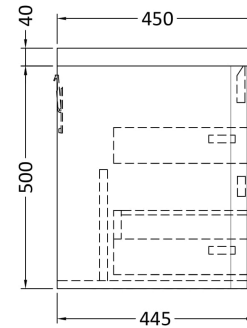

Sales Code: LUN1402

Description: 600 W/H 2-Drawer Unit & Polymarble Basin

Packaging Details

Barcode: 5056462646213

Sales Code: SML1493

Description: 600 W/H 2-Drawer Unit

Product Dimensions

Height (mm):	500
Width (mm):	596
Depth (mm):	445
Nett Weight (kg):	26.5

Packaging Dimensions

Height (mm):	540
Width (mm):	640
Depth (mm):	480
Gross Weight (kg):	27

Packaging Data

Box Colour:	Brown Cardboard Box - Printed
Box Qty:	1
Label Size:	100 x 50
Label Colour:	White Label
Label Qty:	2

Outer Box Dimensions (If Applicable)

Height (mm):	
Width (mm):	
Depth (mm):	
Gross Weight (kg):	
Barcode:	5056462694559

Product Details

Country of Origin:	China
Fitting Instruction:	No
CE Certification:	N/A
FSC Certified Materials:	Yes
Colour:	Satin Anthracite
Construction Method:	Cam & Wood Dowel
Construction Type:	Rigid
Cabinet Finish:	MFC Painted Matt
Fascia Finish:	Mdf Painted Matt
Cabinet Thickness (mm):	18
Fascia Thickness (mm):	18
Drawer Included:	Yes
Drawer Type:	80mm High Metal S/C Inc Galler
No of Shelves:	0
Hinge Type:	Not Applicable
Hinge Included:	Not Applicable
Adjustable Legs:	No
Fixings Included:	Yes
Handle Style:	Contemporary
Waste Shroud:	Yes
Handle Included:	Yes
Handle Type:	Inset

Sales Code: PMB003

Description: 600X450mm Poly Marble Basin

Product Dimensions

Height (mm):	450
Width (mm):	600
Depth (mm):	157
Nett Weight (kg):	12.82

Packaging Dimensions

Height (mm):	167
Width (mm):	640
Depth (mm):	470
Gross Weight (kg):	12.82