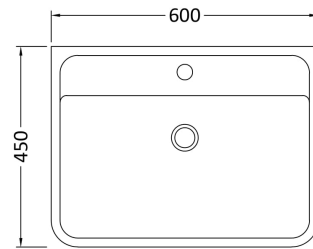

Sales Code: LUN1402

Description: 600 W/H 2-Drawer Unit & Polymarble Basin

Packaging Details

Barcode: 5056462646213

Sales Code: SML1493

Description: 600 W/H 2-Drawer Unit

Product Dimensions

Height (mm):	500
Width (mm):	596
Depth (mm):	445
Nett Weight (kg):	26.5

Packaging Dimensions

Height (mm):	540
Width (mm):	640
Depth (mm):	480
Gross Weight (kg):	27

Packaging Data

Box Colour:	Brown Cardboard Box - Printed
Box Qty:	1
Label Size:	100 x 50
Label Colour:	White Label
Label Qty:	2

Outer Box Dimensions (If Applicable)

Height (mm):	
Width (mm):	
Depth (mm):	
Gross Weight (kg):	
Barcode:	5056462694559

Product Details

Country of Origin:	China
Fitting Instruction:	No
CE Certification:	N/A
FSC Certified Materials:	Yes
Colour:	Satin Anthracite
Construction Method:	Cam & Wood Dowel
Construction Type:	Rigid
Cabinet Finish:	MFC Painted Matt
Fascia Finish:	Mdf Painted Matt
Cabinet Thickness (mm):	18
Fascia Thickness (mm):	18
Drawer Included:	Yes
Drawer Type:	80mm High Metal S/C Inc Galler
No of Shelves:	0
Hinge Type:	Not Applicable
Hinge Included:	Not Applicable
Adjustable Legs:	No
Fixings Included:	Yes
Handle Style:	Contemporary
Waste Shroud:	Yes
Handle Included:	Yes
Handle Type:	Inset

Sales Code: PMB003

Description: 600X450mm Poly Marble Basin

Product Dimensions

Height (mm):	450
Width (mm):	600
Depth (mm):	157
Nett Weight (kg):	12.82

Packaging Dimensions

Height (mm):	167
Width (mm):	640
Depth (mm):	470
Gross Weight (kg):	12.82