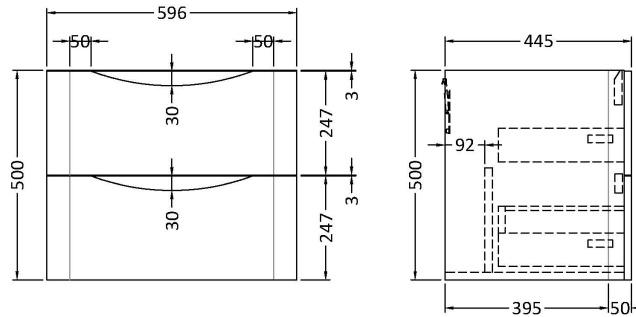

Sales Code: LUN1402

Description: 600 W/H 2-Drawer Unit & Polymarble Basin

Packaging Details

Barcode: 5056462646213

Sales Code: SML1493

Description: 600 W/H 2-Drawer Unit

Product Dimensions

Height (mm):	500
Width (mm):	596
Depth (mm):	445
Nett Weight (kg):	26.5

Packaging Dimensions

Height (mm):	540
Width (mm):	640
Depth (mm):	480
Gross Weight (kg):	27

Packaging Data

Box Colour:	Brown Cardboard Box - Printed
Box Qty:	1
Label Size:	100 x 50
Label Colour:	White Label
Label Qty:	2

Outer Box Dimensions (If Applicable)

Height (mm):	
Width (mm):	
Depth (mm):	
Gross Weight (kg):	
Barcode:	5056462694559

Product Details

Country of Origin:	China
Fitting Instruction:	No
CE Certification:	N/A
FSC Certified Materials:	Yes
Colour:	Satin Anthracite
Construction Method:	Cam & Wood Dowel
Construction Type:	Rigid
Cabinet Finish:	MFC Painted Matt
Fascia Finish:	Mdf Painted Matt
Cabinet Thickness (mm):	18
Fascia Thickness (mm):	18
Drawer Included:	Yes
Drawer Type:	80mm High Metal S/C Inc Galler
No of Shelves:	0
Hinge Type:	Not Applicable
Hinge Included:	Not Applicable
Adjustable Legs:	No
Fixings Included:	Yes
Handle Style:	Contemporary
Waste Shroud:	Yes
Handle Included:	Yes
Handle Type:	Inset

Sales Code: PMB003

Description: 600X450mm Poly Marble Basin

Product Dimensions

Height (mm):	450
Width (mm):	600
Depth (mm):	157
Nett Weight (kg):	12.82

Packaging Dimensions

Height (mm):	167
Width (mm):	640
Depth (mm):	470
Gross Weight (kg):	12.82