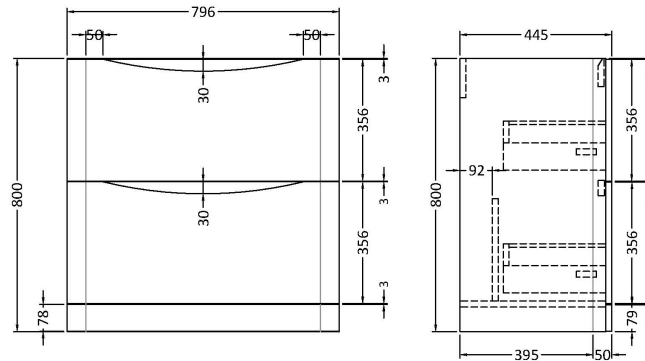

### Product Dimensions

Height (mm):	800
Width (mm):	796
Depth (mm):	445
Nett Weight (kg):	39.5

### Packaging Dimensions

Height (mm):	840
Width (mm):	840
Depth (mm):	480
Gross Weight (kg):	40

### Outer Box Dimensions (If Applicable)

Height (mm):	
Width (mm):	
Depth (mm):	
Gross Weight (kg):	
Barcode:	5056462694603

### Product Dimensions

Height (mm):	450
Width (mm):	800
Depth (mm):	157
Nett Weight (kg):	18.12