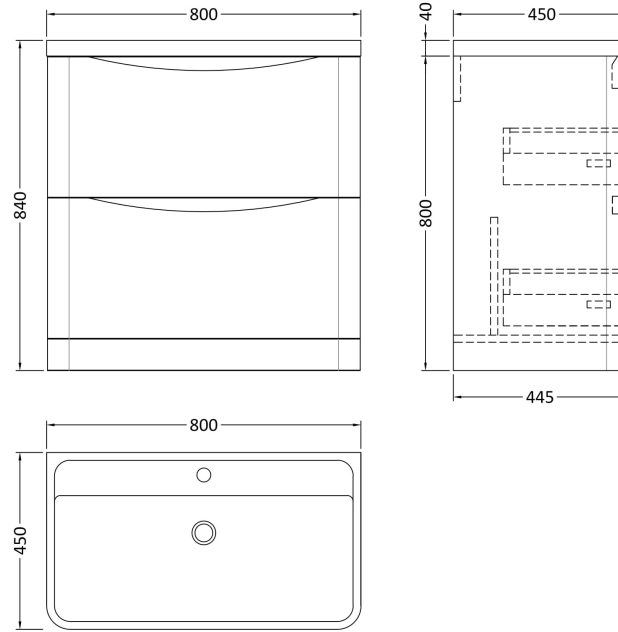

Sales Code: LUN1403

Description: 800 F/S 2-Drawer Unit & Polymarble Basin

Packaging Details

Barcode: 5056462646268