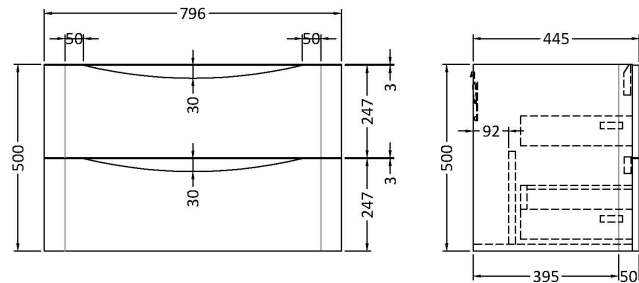

### Product Dimensions

Height (mm):	500
Width (mm):	796
Depth (mm):	445
Nett Weight (kg):	31.5

### Packaging Dimensions

Height (mm):	540
Width (mm):	840
Depth (mm):	480
Gross Weight (kg):	32

### Outer Box Dimensions (If Applicable)

Height (mm):	
Width (mm):	
Depth (mm):	
Gross Weight (kg):	
Barcode:	5056462694702

### Product Dimensions

Height (mm):	450
Width (mm):	800
Depth (mm):	157
Nett Weight (kg):	18.12