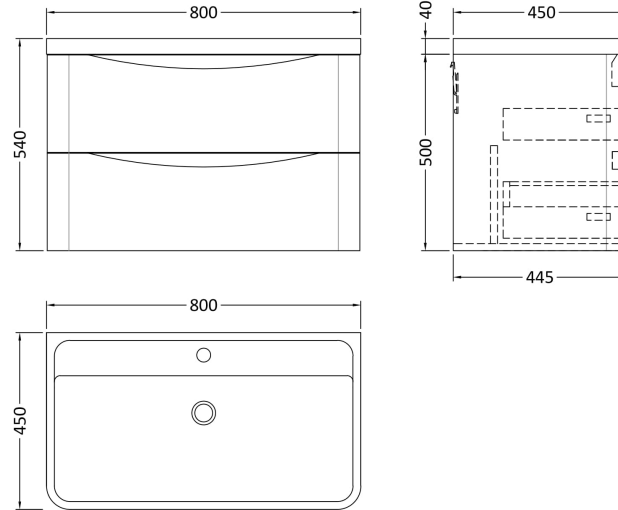

Sales Code: LUN1404

Description: 800 W/H 2-Drawer Unit & Polymarble Basin

Packaging Details

Barcode: 5056462646367