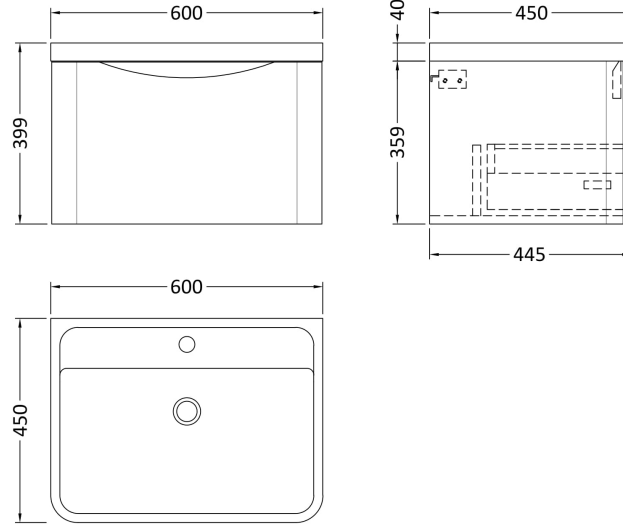

Sales Code: LUN1405

Description: 600 W/H 1-Drawer Unit & Polymarble Basin

Packaging Details

Barcode: 5056462646169

Sales Code: SML1494

Description: 600 W/H Single Drawer Unit

Product Dimensions

Height (mm):	359
Width (mm):	596
Depth (mm):	445
Nett Weight (kg):	21.5

Packaging Dimensions

Height (mm):	400
Width (mm):	640
Depth (mm):	480
Gross Weight (kg):	22

Packaging Data

Box Colour:	Brown Cardboard Box - Printed
Box Qty:	1
Label Size:	100 x 50
Label Colour:	White Label
Label Qty:	2

Sales Code: PMB003

Description: 600X450mm Poly Marble Basin

Product Dimensions

Height (mm):	450
Width (mm):	600
Depth (mm):	157
Nett Weight (kg):	12.82

Packaging Dimensions

Height (mm):	167
Width (mm):	640
Depth (mm):	470
Gross Weight (kg):	12.82

Packaging Data

Box Colour:	Brown Cardboard Box - Printed
Box Qty:	1
Label Size:	100 x 50
Label Colour:	White Label
Label Qty:	2

Outer Box Dimensions (If Applicable)

Height (mm):	
Width (mm):	
Depth (mm):	
Gross Weight (kg):	
Barcode:	5055369021734