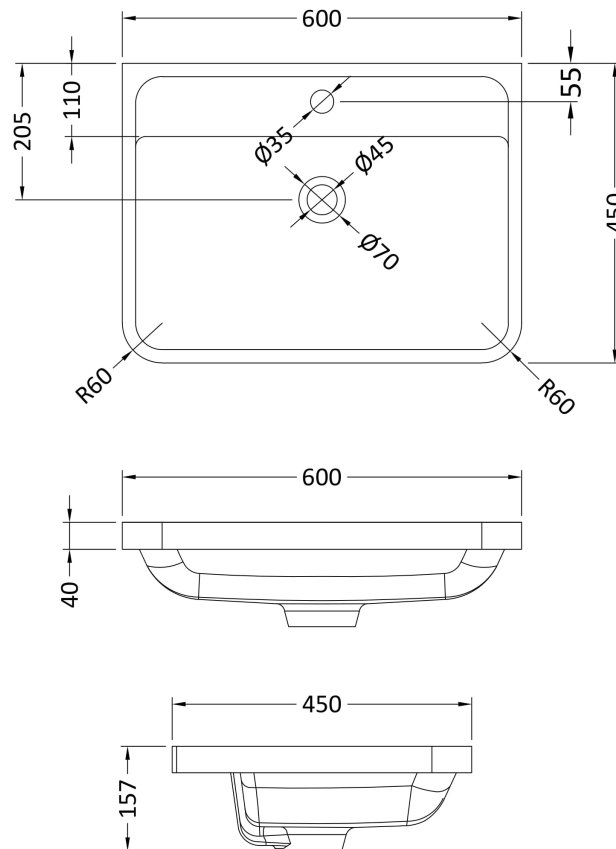

Packaging Dimensions

Height (mm):	400
Width (mm):	640
Depth (mm):	480
Gross Weight (kg):	22

Packaging Data

Box Colour:	Brown Cardboard Box - Printed
Box Qty:	1
Label Size:	100 x 50
Label Colour:	White Label
Label Qty:	2

Outer Box Dimensions (If Applicable)

Height (mm):	
Width (mm):	
Depth (mm):	
Gross Weight (kg):	
Barcode:	5056462694504

Product Details

Country of Origin:	China
Fitting Instruction:	No
CE Certification:	N/A
FSC Certified Materials:	Yes
Colour:	Satin Anthracite
Construction Method:	Cam & Wood Dowel
Construction Type:	Rigid
Cabinet Finish:	MFC Painted Matt
Fascia Finish:	Mdf Painted Matt
Cabinet Thickness (mm):	18
Fascia Thickness (mm):	18
Drawer Included:	Yes
Drawer Type:	80mm High Metal S/C Inc Galler
No of Shelves:	0
Hinge Type:	Not Applicable
Hinge Included:	Not Applicable
Adjustable Legs:	No
Fixings Included:	Yes
Handle Style:	Contemporary
Waste Shroud:	Yes
Handle Included:	Yes
Handle Type:	Inset

Sales Code: PMB003

Description: 600X450mm Poly Marble Basin

Product Dimensions

Height (mm):	450
Width (mm):	600
Depth (mm):	157
Nett Weight (kg):	12.82

Packaging Dimensions

Height (mm):	167
Width (mm):	640
Depth (mm):	470
Gross Weight (kg):	12.82

Packaging Data

Box Colour:	Brown Cardboard Box - Printed
Box Qty:	1
Label Size:	100 x 50
Label Colour:	White Label
Label Qty:	2

Outer Box Dimensions (If Applicable)

Height (mm):	
Width (mm):	
Depth (mm):	
Gross Weight (kg):	
Barcode:	5055369021734