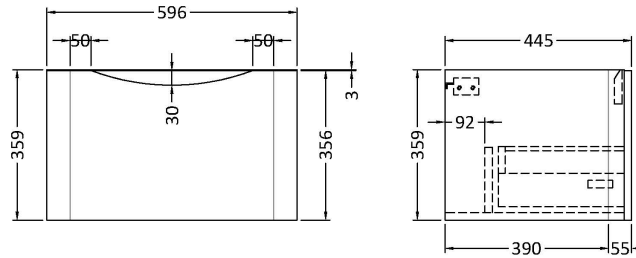

Sales Code: LUN1405

Description: 600 W/H 1-Drawer Unit & Polymarble Basin

Packaging Details

Barcode: 5056462646169

Sales Code: SML1494

Description: 600 W/H Single Drawer Unit

Product Dimensions

Height (mm):	359
Width (mm):	596
Depth (mm):	445
Nett Weight (kg):	21.5

Packaging Dimensions

Height (mm):	400
Width (mm):	640
Depth (mm):	480
Gross Weight (kg):	22

Packaging Data

Box Colour:	Brown Cardboard Box - Printed
Box Qty:	1
Label Size:	100 x 50
Label Colour:	White Label
Label Qty:	2

Outer Box Dimensions (If Applicable)

Height (mm):	
Width (mm):	
Depth (mm):	
Gross Weight (kg):	
Barcode:	5056462694504

Product Details

Country of Origin:	China
Fitting Instruction:	No
CE Certification:	N/A
FSC Certified Materials:	Yes
Colour:	Satin Anthracite
Construction Method:	Cam & Wood Dowel
Construction Type:	Rigid
Cabinet Finish:	MFC Painted Matt
Fascia Finish:	Mdf Painted Matt
Cabinet Thickness (mm):	18
Fascia Thickness (mm):	18
Drawer Included:	Yes
Drawer Type:	80mm High Metal S/C Inc Galler
No of Shelves:	0
Hinge Type:	Not Applicable
Hinge Included:	Not Applicable
Adjustable Legs:	No
Fixings Included:	Yes
Handle Style:	Contemporary
Waste Shroud:	Yes
Handle Included:	Yes
Handle Type:	Inset

Sales Code: PMB003

Description: 600X450mm Poly Marble Basin

Product Dimensions

Height (mm):	450
Width (mm):	600
Depth (mm):	157
Nett Weight (kg):	12.82

Packaging Dimensions

Height (mm):	167
Width (mm):	640
Depth (mm):	470
Gross Weight (kg):	12.82