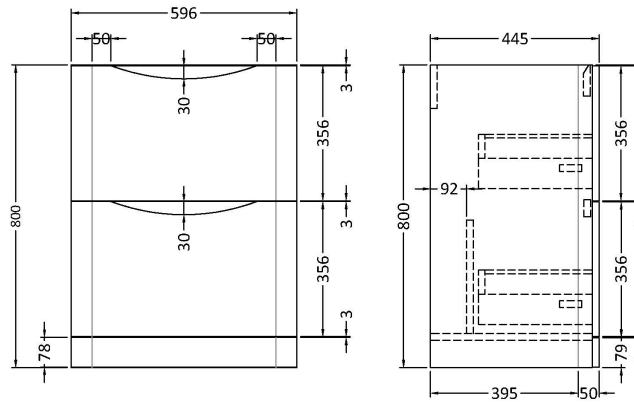

Sales Code: LUN201

Description: 600 F/S 2-Drawer Unit & Polymarble Basin

Packaging Details

Barcode: 5056462646084

Sales Code: SML233

Description: 600 F/S 2-Drawer Unit

Product Dimensions

Height (mm):	800
Width (mm):	596
Depth (mm):	445
Nett Weight (kg):	33.5

Packaging Dimensions

Height (mm):	840
Width (mm):	640
Depth (mm):	480
Gross Weight (kg):	34

Packaging Data

Box Colour:	Brown Cardboard Box - Printed
Box Qty:	1
Label Size:	100 x 50
Label Colour:	White Label
Label Qty:	2

Outer Box Dimensions (If Applicable)

Height (mm):	
Width (mm):	
Depth (mm):	
Gross Weight (kg):	
Barcode:	5056462694429

Product Details

Country of Origin:	China
Fitting Instruction:	No
CE Certification:	N/A
FSC Certified Materials:	Yes
Colour:	Satin Grey
Construction Method:	Cam & Wood Dowel
Construction Type:	Rigid
Cabinet Finish:	MFC Painted Matt
Fascia Finish:	Mdf Painted Matt
Cabinet Thickness (mm):	18
Fascia Thickness (mm):	18
Drawer Included:	Yes
Drawer Type:	80mm High Metal S/C Inc Galler
No of Shelves:	Not Applicable
Hinge Type:	Not Applicable
Hinge Included:	Not Applicable
Adjustable Legs:	No
Fixings Included:	Yes
Handle Style:	Contemporary
Waste Shroud:	Yes
Handle Included:	Yes
Handle Type:	Inset

Sales Code: PMB003

Description: 600X450mm Poly Marble Basin

Product Dimensions

Height (mm):	450
Width (mm):	600
Depth (mm):	157
Nett Weight (kg):	12.82

Packaging Dimensions

Height (mm):	167
Width (mm):	640
Depth (mm):	470
Gross Weight (kg):	12.82