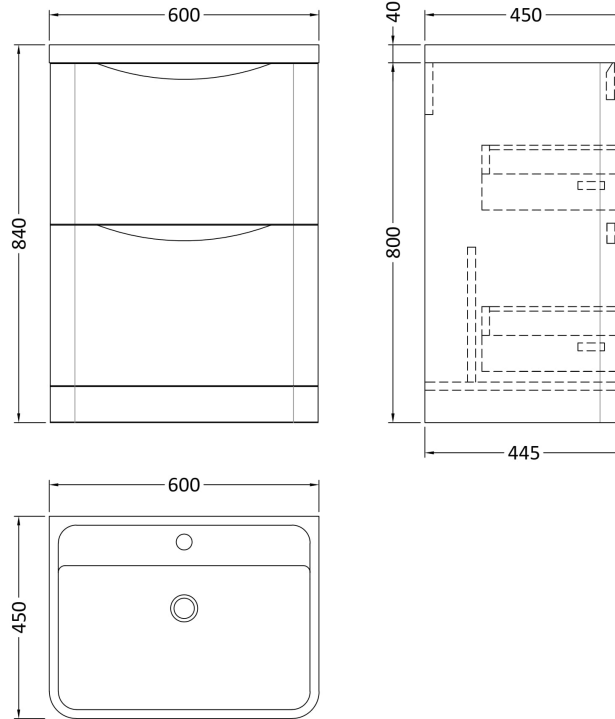

Sales Code: LUN201

Description: 600 F/S 2-Drawer Unit & Polymarble Basin

Packaging Details

Barcode: 5056462646084

Sales Code: SML233

Description: 600 F/S 2-Drawer Unit

Product Dimensions

Height (mm):	800
Width (mm):	596
Depth (mm):	445
Nett Weight (kg):	33.5

Packaging Dimensions

Height (mm):	840
Width (mm):	640
Depth (mm):	480
Gross Weight (kg):	34

Packaging Data

Box Colour:	Brown Cardboard Box - Printed
Box Qty:	1
Label Size:	100 x 50
Label Colour:	White Label
Label Qty:	2

Sales Code: PMB003

Description: 600X450mm Poly Marble Basin

Product Dimensions

Height (mm):	450
Width (mm):	600
Depth (mm):	157
Nett Weight (kg):	12.82

Packaging Dimensions

Height (mm):	167
Width (mm):	640
Depth (mm):	470
Gross Weight (kg):	12.82

Packaging Data

Box Colour:	Brown Cardboard Box - Printed
Box Qty:	1
Label Size:	100 x 50
Label Colour:	White Label
Label Qty:	2

Outer Box Dimensions (If Applicable)

Height (mm):	
Width (mm):	
Depth (mm):	
Gross Weight (kg):	
Barcode:	5055369021734