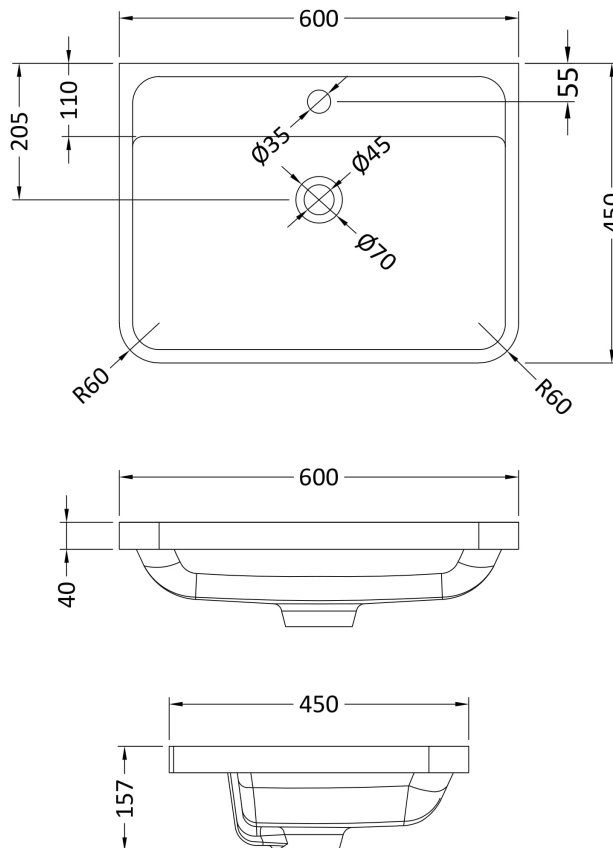

Packaging Dimensions

Height (mm):	840
Width (mm):	640
Depth (mm):	480
Gross Weight (kg):	34

Packaging Data

Box Colour:	Brown Cardboard Box - Printed
Box Qty:	1
Label Size:	100 x 50
Label Colour:	White Label
Label Qty:	2

Outer Box Dimensions (If Applicable)

Height (mm):	
Width (mm):	
Depth (mm):	
Gross Weight (kg):	
Barcode:	5056462694429

Product Details

Country of Origin:	China
Fitting Instruction:	No
CE Certification:	N/A
FSC Certified Materials:	Yes
Colour:	Satin Grey
Construction Method:	Cam & Wood Dowel
Construction Type:	Rigid
Cabinet Finish:	MFC Painted Matt
Fascia Finish:	Mdf Painted Matt
Cabinet Thickness (mm):	18
Fascia Thickness (mm):	18
Drawer Included:	Yes
Drawer Type:	80mm High Metal S/C Inc Galler
No of Shelves:	Not Applicable
Hinge Type:	Not Applicable
Hinge Included:	Not Applicable
Adjustable Legs:	No
Fixings Included:	Yes
Handle Style:	Contemporary
Waste Shroud:	Yes
Handle Included:	Yes
Handle Type:	Inset

Sales Code: PMB003

Description: 600X450mm Poly Marble Basin

Product Dimensions

Height (mm):	450
Width (mm):	600
Depth (mm):	157
Nett Weight (kg):	12.82

Packaging Dimensions

Height (mm):	167
Width (mm):	640
Depth (mm):	470
Gross Weight (kg):	12.82

Packaging Data

Box Colour:	Brown Cardboard Box - Printed
Box Qty:	1
Label Size:	100 x 50
Label Colour:	White Label
Label Qty:	2

Outer Box Dimensions (If Applicable)

Height (mm):	
Width (mm):	
Depth (mm):	
Gross Weight (kg):	
Barcode:	5055369021734