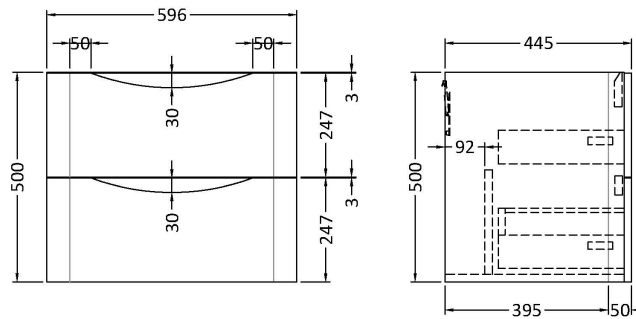

Sales Code: LUN202

Description: 600 W/H 2-Drawer Unit & Polymarble Basin

Packaging Details

Barcode: 5056462646183

Sales Code: SML293

Description: 600 W/H 2-Drawer Unit

Product Dimensions

Height (mm):	500
Width (mm):	596
Depth (mm):	445
Nett Weight (kg):	26.5

Packaging Dimensions

Height (mm):	540
Width (mm):	640
Depth (mm):	480
Gross Weight (kg):	27

Packaging Data

Box Colour:	Brown Cardboard Box - Printed
Box Qty:	1
Label Size:	100 x 50
Label Colour:	White Label
Label Qty:	2

Outer Box Dimensions (If Applicable)

Height (mm):	
Width (mm):	
Depth (mm):	
Gross Weight (kg):	
Barcode:	5056462694528

Product Details

Country of Origin:	China
Fitting Instruction:	No
CE Certification:	N/A
FSC Certified Materials:	Yes
Colour:	Satin Grey
Construction Method:	Cam & Wood Dowel
Construction Type:	Rigid
Cabinet Finish:	MFC Painted Matt
Fascia Finish:	Mdf Painted Matt
Cabinet Thickness (mm):	18
Fascia Thickness (mm):	18
Drawer Included:	Yes
Drawer Type:	80mm High Metal S/C Inc Galler
No of Shelves:	0
Hinge Type:	Not Applicable
Hinge Included:	Not Applicable
Adjustable Legs:	No
Fixings Included:	Yes
Handle Style:	Contemporary
Waste Shroud:	Yes
Handle Included:	Yes
Handle Type:	Inset

Sales Code: PMB003

Description: 600X450mm Poly Marble Basin

Product Dimensions

Height (mm):	450
Width (mm):	600
Depth (mm):	157
Nett Weight (kg):	12.82

Packaging Dimensions

Height (mm):	167
Width (mm):	640
Depth (mm):	470
Gross Weight (kg):	12.82