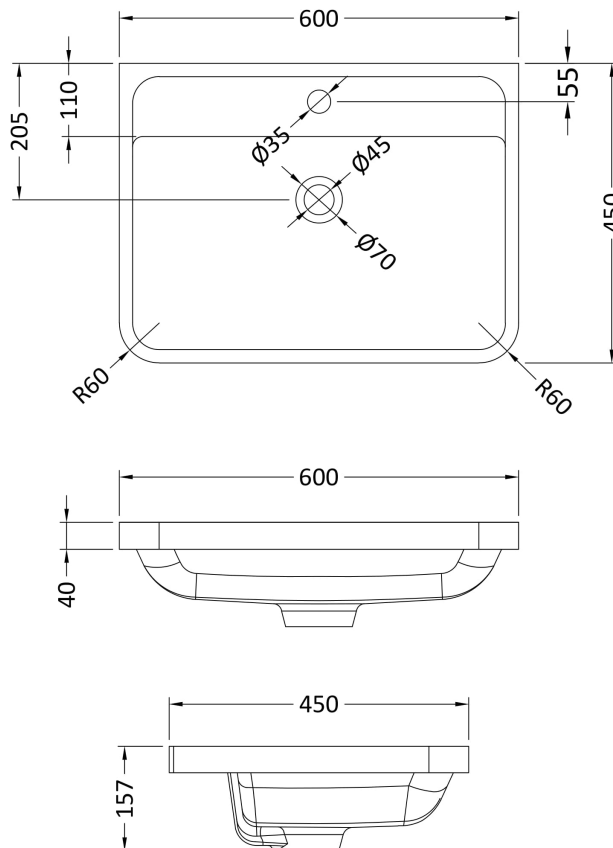

Packaging Dimensions

Height (mm):	540
Width (mm):	640
Depth (mm):	480
Gross Weight (kg):	27

Packaging Data

Box Colour:	Brown Cardboard Box - Printed
Box Qty:	1
Label Size:	100 x 50
Label Colour:	White Label
Label Qty:	2

Outer Box Dimensions (If Applicable)

Height (mm):	
Width (mm):	
Depth (mm):	
Gross Weight (kg):	
Barcode:	5056462694528

Product Details

Country of Origin:	China
Fitting Instruction:	No
CE Certification:	N/A
FSC Certified Materials:	Yes
Colour:	Satin Grey
Construction Method:	Cam & Wood Dowel
Construction Type:	Rigid
Cabinet Finish:	MFC Painted Matt
Fascia Finish:	Mdf Painted Matt
Cabinet Thickness (mm):	18
Fascia Thickness (mm):	18
Drawer Included:	Yes
Drawer Type:	80mm High Metal S/C Inc Galler
No of Shelves:	0
Hinge Type:	Not Applicable
Hinge Included:	Not Applicable
Adjustable Legs:	No
Fixings Included:	Yes
Handle Style:	Contemporary
Waste Shroud:	Yes
Handle Included:	Yes
Handle Type:	Inset

Sales Code: PMB003

Description: 600X450mm Poly Marble Basin

Product Dimensions

Height (mm):	450
Width (mm):	600
Depth (mm):	157
Nett Weight (kg):	12.82

Packaging Dimensions

Height (mm):	167
Width (mm):	640
Depth (mm):	470
Gross Weight (kg):	12.82

Packaging Data

Box Colour:	Brown Cardboard Box - Printed
Box Qty:	1
Label Size:	100 x 50
Label Colour:	White Label
Label Qty:	2

Outer Box Dimensions (If Applicable)

Height (mm):	
Width (mm):	
Depth (mm):	
Gross Weight (kg):	
Barcode:	5055369021734