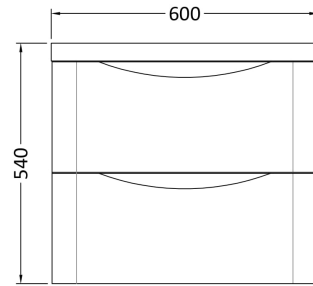

Sales Code: LUN202

Description: 600 W/H 2-Drawer Unit & Polymarble Basin

Packaging Details

Barcode: 5056462646183

Sales Code: SML293

Description: 600 W/H 2-Drawer Unit

Product Dimensions

Height (mm):	500
Width (mm):	596
Depth (mm):	445
Nett Weight (kg):	26.5

Packaging Dimensions

Height (mm):	540
Width (mm):	640
Depth (mm):	480
Gross Weight (kg):	27

Packaging Data

Box Colour:	Brown Cardboard Box - Printed
Box Qty:	1
Label Size:	100 x 50
Label Colour:	White Label
Label Qty:	2

Outer Box Dimensions (If Applicable)

Height (mm):	
Width (mm):	
Depth (mm):	
Gross Weight (kg):	
Barcode:	5056462694528

Product Details

Country of Origin:	China
Fitting Instruction:	No
CE Certification:	N/A
FSC Certified Materials:	Yes
Colour:	Satin Grey
Construction Method:	Cam & Wood Dowel
Construction Type:	Rigid
Cabinet Finish:	MFC Painted Matt
Fascia Finish:	Mdf Painted Matt
Cabinet Thickness (mm):	18
Fascia Thickness (mm):	18
Drawer Included:	Yes
Drawer Type:	80mm High Metal S/C Inc Galler
No of Shelves:	0
Hinge Type:	Not Applicable
Hinge Included:	Not Applicable
Adjustable Legs:	No
Fixings Included:	Yes
Handle Style:	Contemporary
Waste Shroud:	Yes
Handle Included:	Yes
Handle Type:	Inset

Sales Code: PMB003

Description: 600X450mm Poly Marble Basin

Product Dimensions

Height (mm):	450
Width (mm):	600
Depth (mm):	157
Nett Weight (kg):	12.82

Packaging Dimensions

Height (mm):	167
Width (mm):	640
Depth (mm):	470
Gross Weight (kg):	12.82