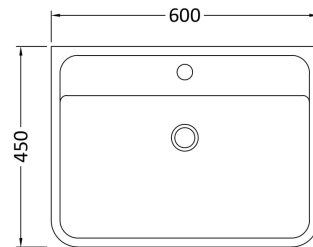

Sales Code: LUN202

Description: 600 W/H 2-Drawer Unit & Polymarble Basin

Packaging Details

Barcode: 5056462646183

Sales Code: SML293

Description: 600 W/H 2-Drawer Unit

Product Dimensions

Height (mm):	500
Width (mm):	596
Depth (mm):	445
Nett Weight (kg):	26.5

Packaging Dimensions

Height (mm):	540
Width (mm):	640
Depth (mm):	480
Gross Weight (kg):	27

Packaging Data

Box Colour:	Brown Cardboard Box - Printed
Box Qty:	1
Label Size:	100 x 50
Label Colour:	White Label
Label Qty:	2

Outer Box Dimensions (If Applicable)

Height (mm):	
Width (mm):	
Depth (mm):	
Gross Weight (kg):	
Barcode:	5056462694528

Product Details

Country of Origin:	China
Fitting Instruction:	No
CE Certification:	N/A
FSC Certified Materials:	Yes
Colour:	Satin Grey
Construction Method:	Cam & Wood Dowel
Construction Type:	Rigid
Cabinet Finish:	MFC Painted Matt
Fascia Finish:	Mdf Painted Matt
Cabinet Thickness (mm):	18
Fascia Thickness (mm):	18
Drawer Included:	Yes
Drawer Type:	80mm High Metal S/C Inc Galler
No of Shelves:	0
Hinge Type:	Not Applicable
Hinge Included:	Not Applicable
Adjustable Legs:	No
Fixings Included:	Yes
Handle Style:	Contemporary
Waste Shroud:	Yes
Handle Included:	Yes
Handle Type:	Inset

Sales Code: PMB003

Description: 600X450mm Poly Marble Basin

Product Dimensions

Height (mm):	450
Width (mm):	600
Depth (mm):	157
Nett Weight (kg):	12.82

Packaging Dimensions

Height (mm):	167
Width (mm):	640
Depth (mm):	470
Gross Weight (kg):	12.82