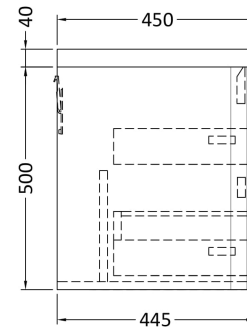

Sales Code: LUN202

Description: 600 W/H 2-Drawer Unit & Polymarble Basin

Packaging Details

Barcode: 5056462646183

Sales Code: SML293

Description: 600 W/H 2-Drawer Unit

Product Dimensions

Height (mm):	500
Width (mm):	596
Depth (mm):	445
Nett Weight (kg):	26.5

Packaging Dimensions

Height (mm):	540
Width (mm):	640
Depth (mm):	480
Gross Weight (kg):	27

Packaging Data

Box Colour:	Brown Cardboard Box - Printed
Box Qty:	1
Label Size:	100 x 50
Label Colour:	White Label
Label Qty:	2

Outer Box Dimensions (If Applicable)

Height (mm):	
Width (mm):	
Depth (mm):	
Gross Weight (kg):	
Barcode:	5056462694528

Product Details

Country of Origin:	China
Fitting Instruction:	No
CE Certification:	N/A
FSC Certified Materials:	Yes
Colour:	Satin Grey
Construction Method:	Cam & Wood Dowel
Construction Type:	Rigid
Cabinet Finish:	MFC Painted Matt
Fascia Finish:	Mdf Painted Matt
Cabinet Thickness (mm):	18
Fascia Thickness (mm):	18
Drawer Included:	Yes
Drawer Type:	80mm High Metal S/C Inc Galler
No of Shelves:	0
Hinge Type:	Not Applicable
Hinge Included:	Not Applicable
Adjustable Legs:	No
Fixings Included:	Yes
Handle Style:	Contemporary
Waste Shroud:	Yes
Handle Included:	Yes
Handle Type:	Inset

Sales Code: PMB003

Description: 600X450mm Poly Marble Basin

Product Dimensions

Height (mm):	450
Width (mm):	600
Depth (mm):	157
Nett Weight (kg):	12.82

Packaging Dimensions

Height (mm):	167
Width (mm):	640
Depth (mm):	470
Gross Weight (kg):	12.82