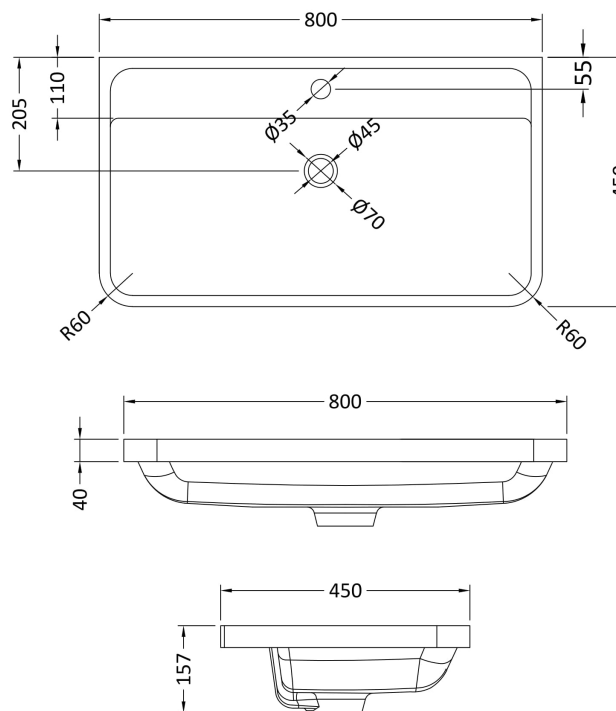

### Product Dimensions

Height (mm):	800
Width (mm):	796
Depth (mm):	445
Nett Weight (kg):	39.5

### Packaging Dimensions

Height (mm):	840
Width (mm):	840
Depth (mm):	480
Gross Weight (kg):	40

### Outer Box Dimensions (If Applicable)

Height (mm):	
Width (mm):	
Depth (mm):	
Gross Weight (kg):	
Barcode:	5056462694573

### Product Dimensions

Height (mm):	450
Width (mm):	800
Depth (mm):	157
Nett Weight (kg):	18.12