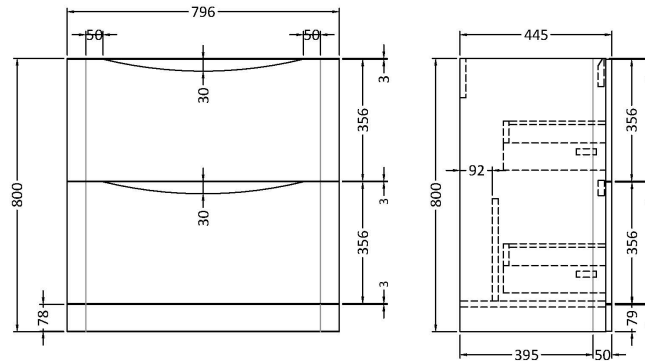

### Product Dimensions

Height (mm):	800
Width (mm):	796
Depth (mm):	445
Nett Weight (kg):	39.5

### Packaging Dimensions

Height (mm):	840
Width (mm):	840
Depth (mm):	480
Gross Weight (kg):	40

### Outer Box Dimensions (If Applicable)

Height (mm):	
Width (mm):	
Depth (mm):	
Gross Weight (kg):	
Barcode:	5056462694573

### Product Dimensions

Height (mm):	450
Width (mm):	800
Depth (mm):	157
Nett Weight (kg):	18.12