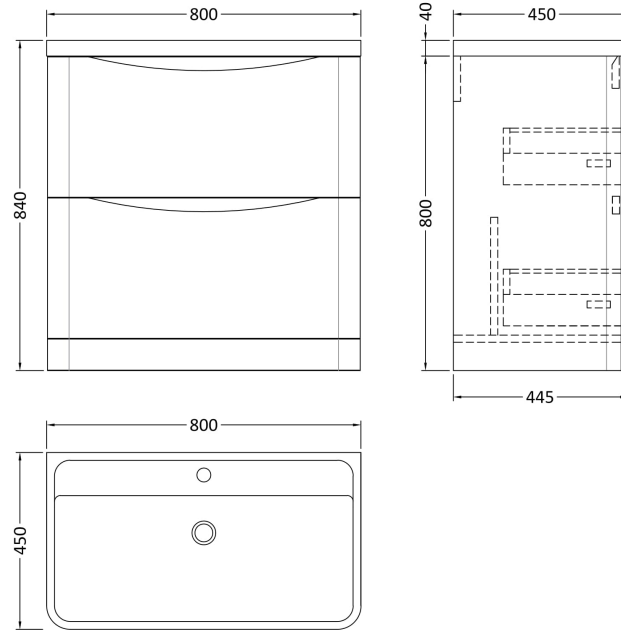

Sales Code: LUN203

Description: 800 F/S 2-Drawer Unit & Polymarble Basin

Packaging Details

Barcode: 5056462646237