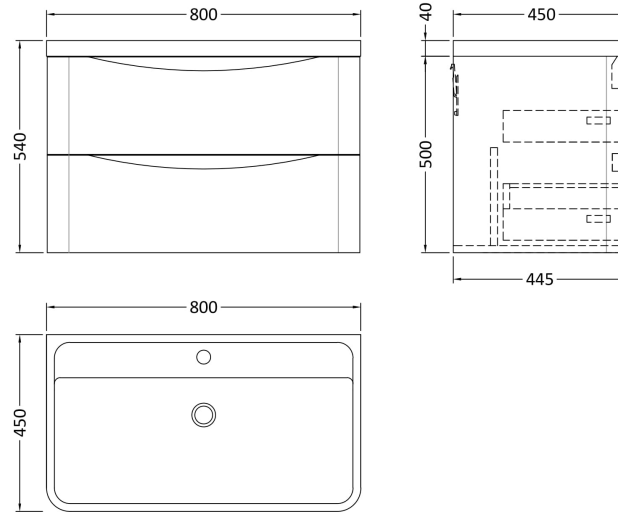

Sales Code: LUN204

Description: 800 W/H 2-Drawer Unit & Polymarble Basin

Packaging Details

Barcode: 5056462646336

Sales Code: SML295

Description: 800 W/H 2-Drawer Unit

Product Dimensions

Height (mm):	500
Width (mm):	796
Depth (mm):	445
Nett Weight (kg):	31.5

Packaging Dimensions

Height (mm):	540
Width (mm):	840
Depth (mm):	480
Gross Weight (kg):	32

Packaging Data

Box Colour:	Brown Cardboard Box - Printed
Box Qty:	1
Label Size:	100 x 50
Label Colour:	White Label
Label Qty:	2

Outer Box Dimensions (If Applicable)

Height (mm):	
Width (mm):	
Depth (mm):	
Gross Weight (kg):	
Barcode:	5056462694672

Product Details

Country of Origin:	China
Fitting Instruction:	No
CE Certification:	N/A
FSC Certified Materials:	Yes
Colour:	Satin Grey
Construction Method:	Cam & Wood Dowel
Construction Type:	Rigid
Cabinet Finish:	MFC Painted Matt
Fascia Finish:	Mdf Painted Matt
Cabinet Thickness (mm):	18
Fascia Thickness (mm):	18
Drawer Included:	Yes
Drawer Type:	80mm High Metal S/C Inc Galler
No of Shelves:	0
Hinge Type:	Not Applicable
Hinge Included:	Not Applicable
Adjustable Legs:	No
Fixings Included:	Yes
Handle Style:	Contemporary
Waste Shroud:	Yes
Handle Included:	Yes
Handle Type:	Inset

Sales Code: PMB005

Description: 800X450mm Poly Marble Basin

Product Dimensions

Height (mm):	450
Width (mm):	800
Depth (mm):	157
Nett Weight (kg):	18.12

Packaging Dimensions

Height (mm):	167
Width (mm):	840
Depth (mm):	470
Gross Weight (kg):	18.12