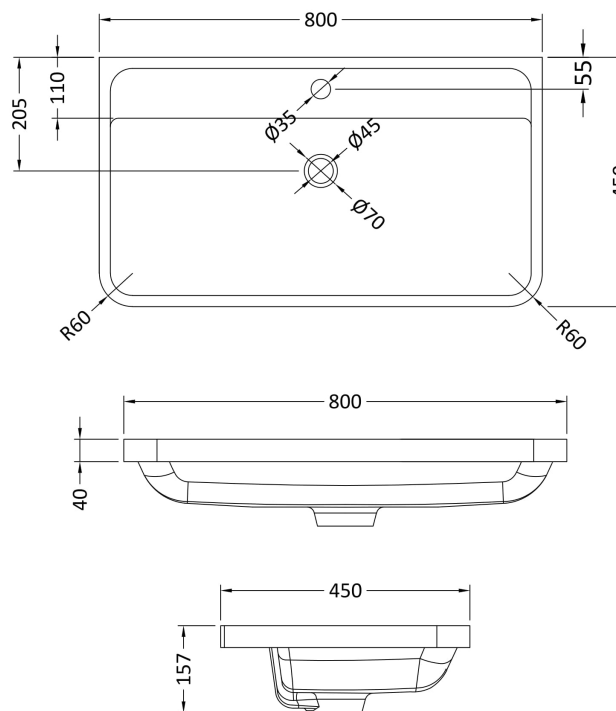

Packaging Dimensions

Height (mm):	540
Width (mm):	840
Depth (mm):	480
Gross Weight (kg):	32

Packaging Data

Box Colour:	Brown Cardboard Box - Printed
Box Qty:	1
Label Size:	100 x 50
Label Colour:	White Label
Label Qty:	2

Outer Box Dimensions (If Applicable)

Height (mm):	
Width (mm):	
Depth (mm):	
Gross Weight (kg):	
Barcode:	5056462694672

Product Details

Country of Origin:	China
Fitting Instruction:	No
CE Certification:	N/A
FSC Certified Materials:	Yes
Colour:	Satin Grey
Construction Method:	Cam & Wood Dowel
Construction Type:	Rigid
Cabinet Finish:	MFC Painted Matt
Fascia Finish:	Mdf Painted Matt
Cabinet Thickness (mm):	18
Fascia Thickness (mm):	18
Drawer Included:	Yes
Drawer Type:	80mm High Metal S/C Inc Galler
No of Shelves:	0
Hinge Type:	Not Applicable
Hinge Included:	Not Applicable
Adjustable Legs:	No
Fixings Included:	Yes
Handle Style:	Contemporary
Waste Shroud:	Yes
Handle Included:	Yes
Handle Type:	Inset

Sales Code: PMB005

Description: 800X450mm Poly Marble Basin

Product Dimensions

Height (mm):	450
Width (mm):	800
Depth (mm):	157
Nett Weight (kg):	18.12

Packaging Dimensions

Height (mm):	167
Width (mm):	840
Depth (mm):	470
Gross Weight (kg):	18.12

Packaging Data

Box Colour:	Brown Cardboard Box - Printed
Box Qty:	1
Label Size:	100 x 50
Label Colour:	White Label
Label Qty:	2

Outer Box Dimensions (If Applicable)

Height (mm):	
Width (mm):	
Depth (mm):	
Gross Weight (kg):	
Barcode:	5055369021765