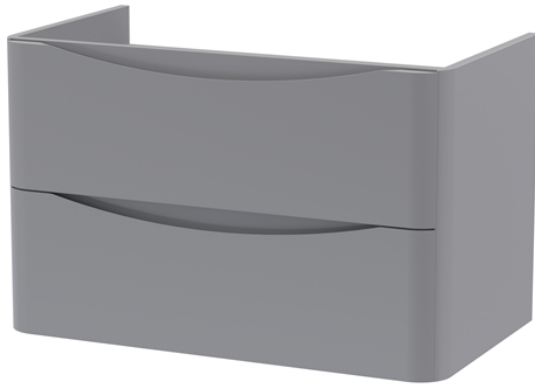

Sales Code: LUN204

Description: 800 W/H 2-Drawer Unit & Polymarble Basin

Packaging Details

Barcode: 5056462646336

Sales Code: SML295

Description: 800 W/H 2-Drawer Unit

Product Dimensions

Height (mm):	500
Width (mm):	796
Depth (mm):	445
Nett Weight (kg):	31.5

Packaging Dimensions

Height (mm):	540
Width (mm):	840
Depth (mm):	480
Gross Weight (kg):	32

Packaging Data

Box Colour:	Brown Cardboard Box - Printed
Box Qty:	1
Label Size:	100 x 50
Label Colour:	White Label
Label Qty:	2

Outer Box Dimensions (If Applicable)

Height (mm):	
Width (mm):	
Depth (mm):	
Gross Weight (kg):	
Barcode:	5056462694672

Product Details

Country of Origin:	China
Fitting Instruction:	No
CE Certification:	N/A
FSC Certified Materials:	Yes
Colour:	Satin Grey
Construction Method:	Cam & Wood Dowel
Construction Type:	Rigid
Cabinet Finish:	MFC Painted Matt
Fascia Finish:	Mdf Painted Matt
Cabinet Thickness (mm):	18
Fascia Thickness (mm):	18
Drawer Included:	Yes
Drawer Type:	80mm High Metal S/C Inc Galler
No of Shelves:	0
Hinge Type:	Not Applicable
Hinge Included:	Not Applicable
Adjustable Legs:	No
Fixings Included:	Yes
Handle Style:	Contemporary
Waste Shroud:	Yes
Handle Included:	Yes
Handle Type:	Inset

Sales Code: PMB005

Description: 800X450mm Poly Marble Basin

Product Dimensions

Height (mm):	450
Width (mm):	800
Depth (mm):	157
Nett Weight (kg):	18.12

Packaging Dimensions

Height (mm):	167
Width (mm):	840
Depth (mm):	470
Gross Weight (kg):	18.12