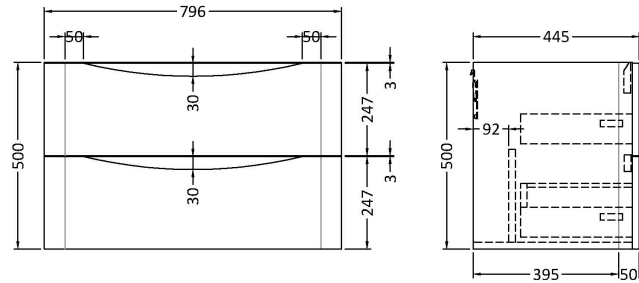

Sales Code: LUN204

Description: 800 W/H 2-Drawer Unit & Polymarble Basin

Packaging Details

Barcode: 5056462646336

Sales Code: SML295

Description: 800 W/H 2-Drawer Unit

Product Dimensions

Height (mm):	500
Width (mm):	796
Depth (mm):	445
Nett Weight (kg):	31.5

Packaging Dimensions

Height (mm):	540
Width (mm):	840
Depth (mm):	480
Gross Weight (kg):	32

Packaging Data

Box Colour:	Brown Cardboard Box - Printed
Box Qty:	1
Label Size:	100 x 50
Label Colour:	White Label
Label Qty:	2

Outer Box Dimensions (If Applicable)

Height (mm):	
Width (mm):	
Depth (mm):	
Gross Weight (kg):	
Barcode:	5056462694672

Product Details

Country of Origin:	China
Fitting Instruction:	No
CE Certification:	N/A
FSC Certified Materials:	Yes
Colour:	Satin Grey
Construction Method:	Cam & Wood Dowel
Construction Type:	Rigid
Cabinet Finish:	MFC Painted Matt
Fascia Finish:	Mdf Painted Matt
Cabinet Thickness (mm):	18
Fascia Thickness (mm):	18
Drawer Included:	Yes
Drawer Type:	80mm High Metal S/C Inc Galler
No of Shelves:	0
Hinge Type:	Not Applicable
Hinge Included:	Not Applicable
Adjustable Legs:	No
Fixings Included:	Yes
Handle Style:	Contemporary
Waste Shroud:	Yes
Handle Included:	Yes
Handle Type:	Inset

Sales Code: PMB005

Description: 800X450mm Poly Marble Basin

Product Dimensions

Height (mm):	450
Width (mm):	800
Depth (mm):	157
Nett Weight (kg):	18.12

Packaging Dimensions

Height (mm):	167
Width (mm):	840
Depth (mm):	470
Gross Weight (kg):	18.12