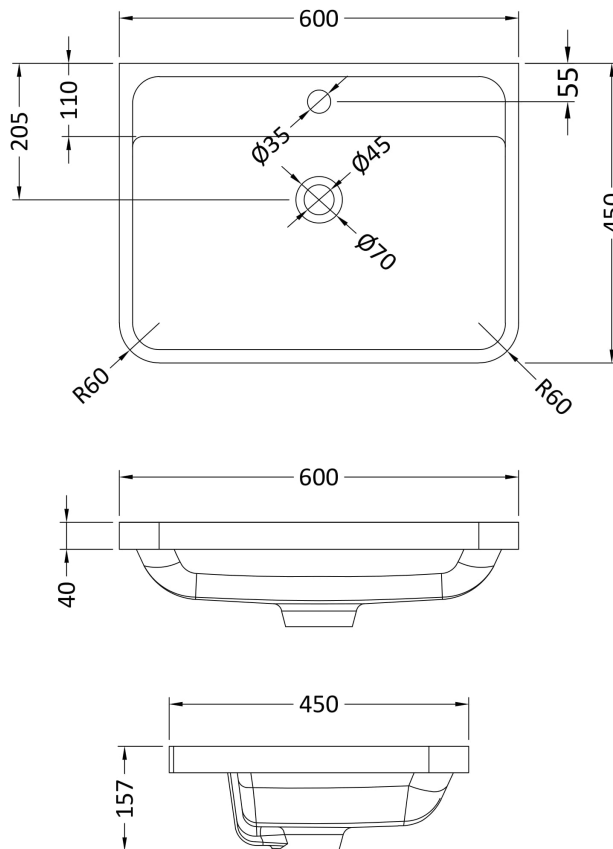

Packaging Dimensions

Height (mm):	400
Width (mm):	640
Depth (mm):	480
Gross Weight (kg):	22

Packaging Data

Box Colour:	Brown Cardboard Box - Printed
Box Qty:	1
Label Size:	100 x 50
Label Colour:	White Label
Label Qty:	2

Outer Box Dimensions (If Applicable)

Height (mm):	
Width (mm):	
Depth (mm):	
Gross Weight (kg):	
Barcode:	5056462694474

Product Details

Country of Origin:	China
Fitting Instruction:	No
CE Certification:	N/A
FSC Certified Materials:	Yes
Colour:	Satin Grey
Construction Method:	Cam & Wood Dowel
Construction Type:	Rigid
Cabinet Finish:	MFC Painted Matt
Fascia Finish:	Mdf Painted Matt
Cabinet Thickness (mm):	18
Fascia Thickness (mm):	18
Drawer Included:	Yes
Drawer Type:	80mm High Metal S/C Inc Galler
No of Shelves:	0
Hinge Type:	Not Applicable
Hinge Included:	Not Applicable
Adjustable Legs:	No
Fixings Included:	Yes
Handle Style:	Contemporary
Waste Shroud:	Yes
Handle Included:	Yes
Handle Type:	Inset

Sales Code: PMB003

Description: 600X450mm Poly Marble Basin

Product Dimensions

Height (mm):	450
Width (mm):	600
Depth (mm):	157
Nett Weight (kg):	12.82

Packaging Dimensions

Height (mm):	167
Width (mm):	640
Depth (mm):	470
Gross Weight (kg):	12.82

Packaging Data

Box Colour:	Brown Cardboard Box - Printed
Box Qty:	1
Label Size:	100 x 50
Label Colour:	White Label
Label Qty:	2

Outer Box Dimensions (If Applicable)

Height (mm):	
Width (mm):	
Depth (mm):	
Gross Weight (kg):	
Barcode:	5055369021734