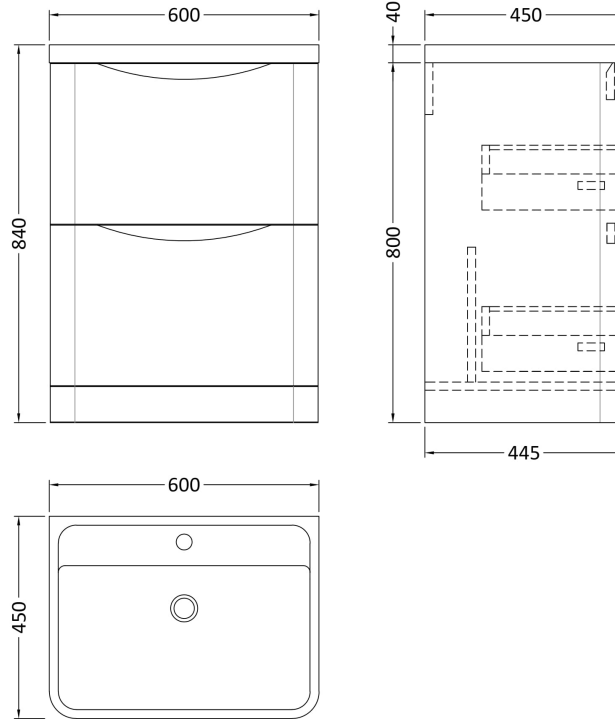

Sales Code: LUN301

Description: 600 F/S 2-Drawer Unit & Polymarble Basin

Packaging Details

Barcode: 5056462646091

Sales Code: SML333

Description: 600 F/S 2-Drawer Unit

Product Dimensions

Height (mm):	800
Width (mm):	596
Depth (mm):	445
Nett Weight (kg):	33.5

Packaging Dimensions

Height (mm):	840
Width (mm):	640
Depth (mm):	480
Gross Weight (kg):	34

Packaging Data

Box Colour:	Brown Cardboard Box - Printed
Box Qty:	1
Label Size:	100 x 50
Label Colour:	White Label
Label Qty:	2

Sales Code: PMB003

Description: 600X450mm Poly Marble Basin

Product Dimensions

Height (mm):	450
Width (mm):	600
Depth (mm):	157
Nett Weight (kg):	12.82

Packaging Dimensions

Height (mm):	167
Width (mm):	640
Depth (mm):	470
Gross Weight (kg):	12.82

Packaging Data

Box Colour:	Brown Cardboard Box - Printed
Box Qty:	1
Label Size:	100 x 50
Label Colour:	White Label
Label Qty:	2

Outer Box Dimensions (If Applicable)

Height (mm):	
Width (mm):	
Depth (mm):	
Gross Weight (kg):	
Barcode:	5055369021734