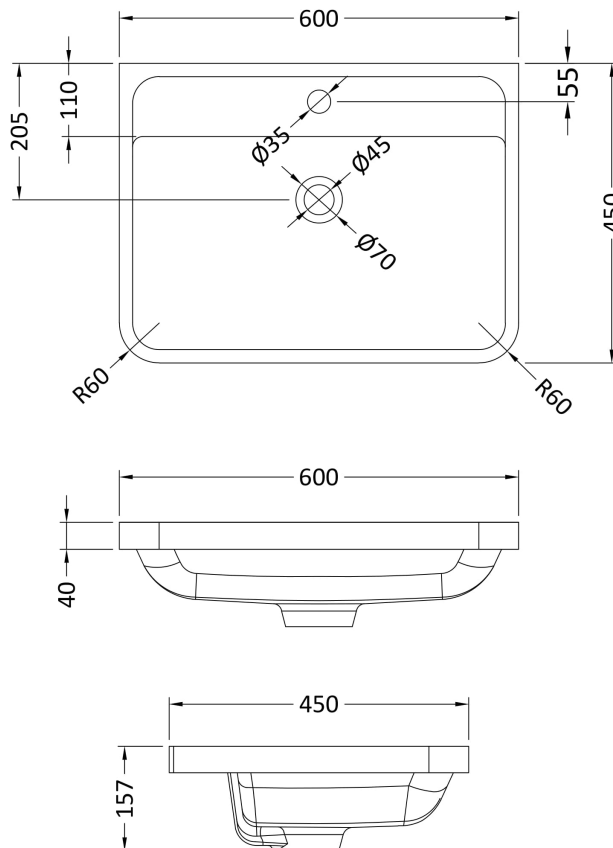

Packaging Dimensions

Height (mm):	840
Width (mm):	640
Depth (mm):	480
Gross Weight (kg):	34

Packaging Data

Box Colour:	Brown Cardboard Box - Printed
Box Qty:	1
Label Size:	100 x 50
Label Colour:	White Label
Label Qty:	2

Outer Box Dimensions (If Applicable)

Height (mm):	
Width (mm):	
Depth (mm):	
Gross Weight (kg):	
Barcode:	5056462694436

Product Details

Country of Origin:	China
Fitting Instruction:	No
CE Certification:	N/A
FSC Certified Materials:	Yes
Colour:	Satin Blue
Construction Method:	Cam & Wood Dowel
Construction Type:	Rigid
Cabinet Finish:	MFC Painted Matt
Fascia Finish:	Mdf Painted Matt
Cabinet Thickness (mm):	18
Fascia Thickness (mm):	18
Drawer Included:	Yes
Drawer Type:	80mm High Metal S/C Inc Galler
No of Shelves:	Not Applicable
Hinge Type:	Not Applicable
Hinge Included:	Not Applicable
Adjustable Legs:	No
Fixings Included:	Yes
Handle Style:	Contemporary
Waste Shroud:	Yes
Handle Included:	Yes
Handle Type:	Inset

Sales Code: PMB003

Description: 600X450mm Poly Marble Basin

Product Dimensions

Height (mm):	450
Width (mm):	600
Depth (mm):	157
Nett Weight (kg):	12.82

Packaging Dimensions

Height (mm):	167
Width (mm):	640
Depth (mm):	470
Gross Weight (kg):	12.82

Packaging Data

Box Colour:	Brown Cardboard Box - Printed
Box Qty:	1
Label Size:	100 x 50
Label Colour:	White Label
Label Qty:	2

Outer Box Dimensions (If Applicable)

Height (mm):	
Width (mm):	
Depth (mm):	
Gross Weight (kg):	
Barcode:	5055369021734