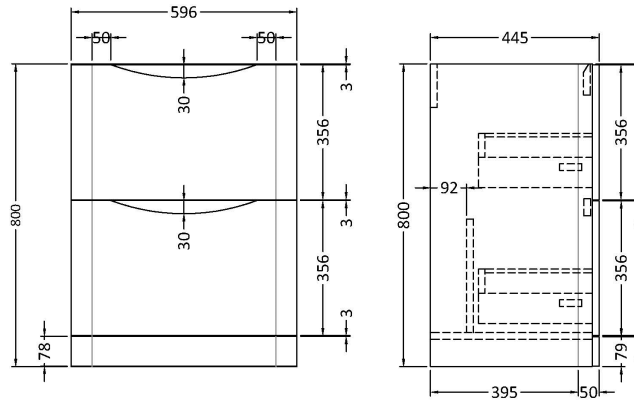

Sales Code: LUN301

Description: 600 F/S 2-Drawer Unit & Polymarble Basin

Packaging Details

Barcode: 5056462646091

Sales Code: SML333

Description: 600 F/S 2-Drawer Unit

Product Dimensions

Height (mm):	800
Width (mm):	596
Depth (mm):	445
Nett Weight (kg):	33.5

Packaging Dimensions

Height (mm):	840
Width (mm):	640
Depth (mm):	480
Gross Weight (kg):	34

Packaging Data

Box Colour:	Brown Cardboard Box - Printed
Box Qty:	1
Label Size:	100 x 50
Label Colour:	White Label
Label Qty:	2

Outer Box Dimensions (If Applicable)

Height (mm):	
Width (mm):	
Depth (mm):	
Gross Weight (kg):	
Barcode:	5056462694436

Product Details

Country of Origin:	China
Fitting Instruction:	No
CE Certification:	N/A
FSC Certified Materials:	Yes
Colour:	Satin Blue
Construction Method:	Cam & Wood Dowel
Construction Type:	Rigid
Cabinet Finish:	MFC Painted Matt
Fascia Finish:	Mdf Painted Matt
Cabinet Thickness (mm):	18
Fascia Thickness (mm):	18
Drawer Included:	Yes
Drawer Type:	80mm High Metal S/C Inc Galler
No of Shelves:	Not Applicable
Hinge Type:	Not Applicable
Hinge Included:	Not Applicable
Adjustable Legs:	No
Fixings Included:	Yes
Handle Style:	Contemporary
Waste Shroud:	Yes
Handle Included:	Yes
Handle Type:	Inset

Sales Code: PMB003

Description: 600X450mm Poly Marble Basin

Product Dimensions

Height (mm):	450
Width (mm):	600
Depth (mm):	157
Nett Weight (kg):	12.82

Packaging Dimensions

Height (mm):	167
Width (mm):	640
Depth (mm):	470
Gross Weight (kg):	12.82