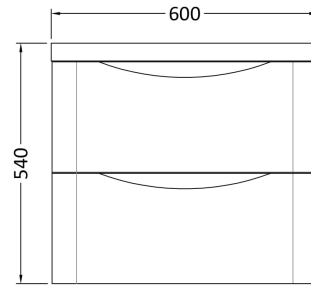

Sales Code: LUN302

Description: 600 W/H 2-Drawer Unit & Polymarble Basin

Packaging Details

Barcode: 5056462646190

Sales Code: SML393

Description: 600 W/H 2-Drawer Unit

Product Dimensions

Height (mm):	500
Width (mm):	596
Depth (mm):	445
Nett Weight (kg):	26.5

Packaging Dimensions

Height (mm):	540
Width (mm):	640
Depth (mm):	480
Gross Weight (kg):	27

Packaging Data

Box Colour:	Brown Cardboard Box - Printed
Box Qty:	1
Label Size:	100 x 50
Label Colour:	White Label
Label Qty:	2

Outer Box Dimensions (If Applicable)

Height (mm):	
Width (mm):	
Depth (mm):	
Gross Weight (kg):	
Barcode:	5056462694535

Product Details

Country of Origin:	China
Fitting Instruction:	No
CE Certification:	N/A
FSC Certified Materials:	Yes
Colour:	Satin Blue
Construction Method:	Cam & Wood Dowel
Construction Type:	Rigid
Cabinet Finish:	MFC Painted Matt
Fascia Finish:	Mdf Painted Matt
Cabinet Thickness (mm):	18
Fascia Thickness (mm):	18
Drawer Included:	Yes
Drawer Type:	80mm High Metal S/C Inc Galler
No of Shelves:	0
Hinge Type:	Not Applicable
Hinge Included:	Not Applicable
Adjustable Legs:	No
Fixings Included:	Yes
Handle Style:	Contemporary
Waste Shroud:	Yes
Handle Included:	Yes
Handle Type:	Inset

Sales Code: PMB003

Description: 600X450mm Poly Marble Basin

Product Dimensions

Height (mm):	450
Width (mm):	600
Depth (mm):	157
Nett Weight (kg):	12.82

Packaging Dimensions

Height (mm):	167
Width (mm):	640
Depth (mm):	470
Gross Weight (kg):	12.82