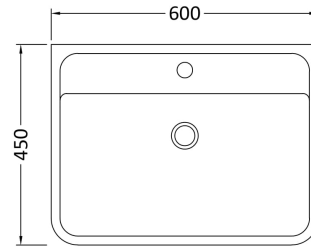

Sales Code: LUN302

Description: 600 W/H 2-Drawer Unit & Polymarble Basin

Packaging Details

Barcode: 5056462646190

Sales Code: SML393

Description: 600 W/H 2-Drawer Unit

Product Dimensions

Height (mm):	500
Width (mm):	596
Depth (mm):	445
Nett Weight (kg):	26.5

Packaging Dimensions

Height (mm):	540
Width (mm):	640
Depth (mm):	480
Gross Weight (kg):	27

Packaging Data

Box Colour:	Brown Cardboard Box - Printed
Box Qty:	1
Label Size:	100 x 50
Label Colour:	White Label
Label Qty:	2

Outer Box Dimensions (If Applicable)

Height (mm):	
Width (mm):	
Depth (mm):	
Gross Weight (kg):	
Barcode:	5056462694535

Product Details

Country of Origin:	China
Fitting Instruction:	No
CE Certification:	N/A
FSC Certified Materials:	Yes
Colour:	Satin Blue
Construction Method:	Cam & Wood Dowel
Construction Type:	Rigid
Cabinet Finish:	MFC Painted Matt
Fascia Finish:	Mdf Painted Matt
Cabinet Thickness (mm):	18
Fascia Thickness (mm):	18
Drawer Included:	Yes
Drawer Type:	80mm High Metal S/C Inc Galler
No of Shelves:	0
Hinge Type:	Not Applicable
Hinge Included:	Not Applicable
Adjustable Legs:	No
Fixings Included:	Yes
Handle Style:	Contemporary
Waste Shroud:	Yes
Handle Included:	Yes
Handle Type:	Inset

Sales Code: PMB003

Description: 600X450mm Poly Marble Basin

Product Dimensions

Height (mm):	450
Width (mm):	600
Depth (mm):	157
Nett Weight (kg):	12.82

Packaging Dimensions

Height (mm):	167
Width (mm):	640
Depth (mm):	470
Gross Weight (kg):	12.82