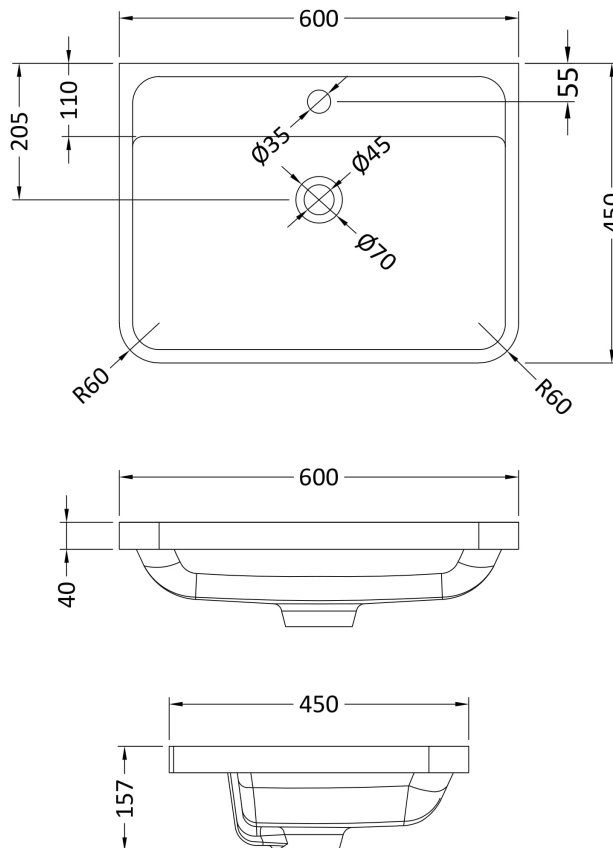

Packaging Dimensions

Height (mm):	540
Width (mm):	640
Depth (mm):	480
Gross Weight (kg):	27

Packaging Data

Box Colour:	Brown Cardboard Box - Printed
Box Qty:	1
Label Size:	100 x 50
Label Colour:	White Label
Label Qty:	2

Outer Box Dimensions (If Applicable)

Height (mm):	
Width (mm):	
Depth (mm):	
Gross Weight (kg):	
Barcode:	5056462694535

Product Details

Country of Origin:	China
Fitting Instruction:	No
CE Certification:	N/A
FSC Certified Materials:	Yes
Colour:	Satin Blue
Construction Method:	Cam & Wood Dowel
Construction Type:	Rigid
Cabinet Finish:	MFC Painted Matt
Fascia Finish:	Mdf Painted Matt
Cabinet Thickness (mm):	18
Fascia Thickness (mm):	18
Drawer Included:	Yes
Drawer Type:	80mm High Metal S/C Inc Galler
No of Shelves:	0
Hinge Type:	Not Applicable
Hinge Included:	Not Applicable
Adjustable Legs:	No
Fixings Included:	Yes
Handle Style:	Contemporary
Waste Shroud:	Yes
Handle Included:	Yes
Handle Type:	Inset

Sales Code: PMB003

Description: 600X450mm Poly Marble Basin

Product Dimensions

Height (mm):	450
Width (mm):	600
Depth (mm):	157
Nett Weight (kg):	12.82

Packaging Dimensions

Height (mm):	167
Width (mm):	640
Depth (mm):	470
Gross Weight (kg):	12.82

Packaging Data

Box Colour:	Brown Cardboard Box - Printed
Box Qty:	1
Label Size:	100 x 50
Label Colour:	White Label
Label Qty:	2

Outer Box Dimensions (If Applicable)

Height (mm):	
Width (mm):	
Depth (mm):	
Gross Weight (kg):	
Barcode:	5055369021734