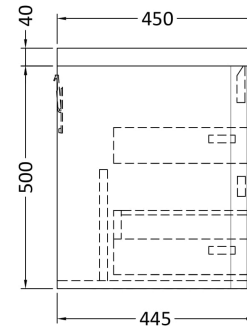

Sales Code: LUN302

Description: 600 W/H 2-Drawer Unit & Polymarble Basin

Packaging Details

Barcode: 5056462646190

Sales Code: SML393

Description: 600 W/H 2-Drawer Unit

Product Dimensions

Height (mm):	500
Width (mm):	596
Depth (mm):	445
Nett Weight (kg):	26.5

Packaging Dimensions

Height (mm):	540
Width (mm):	640
Depth (mm):	480
Gross Weight (kg):	27

Packaging Data

Box Colour:	Brown Cardboard Box - Printed
Box Qty:	1
Label Size:	100 x 50
Label Colour:	White Label
Label Qty:	2

Sales Code: PMB003

Description: 600X450mm Poly Marble Basin

Product Dimensions

Height (mm):	450
Width (mm):	600
Depth (mm):	157
Nett Weight (kg):	12.82

Packaging Dimensions

Height (mm):	167
Width (mm):	640
Depth (mm):	470
Gross Weight (kg):	12.82

Packaging Data

Box Colour:	Brown Cardboard Box - Printed
Box Qty:	1
Label Size:	100 x 50
Label Colour:	White Label
Label Qty:	2

Outer Box Dimensions (If Applicable)

Height (mm):	
Width (mm):	
Depth (mm):	
Gross Weight (kg):	
Barcode:	5055369021734