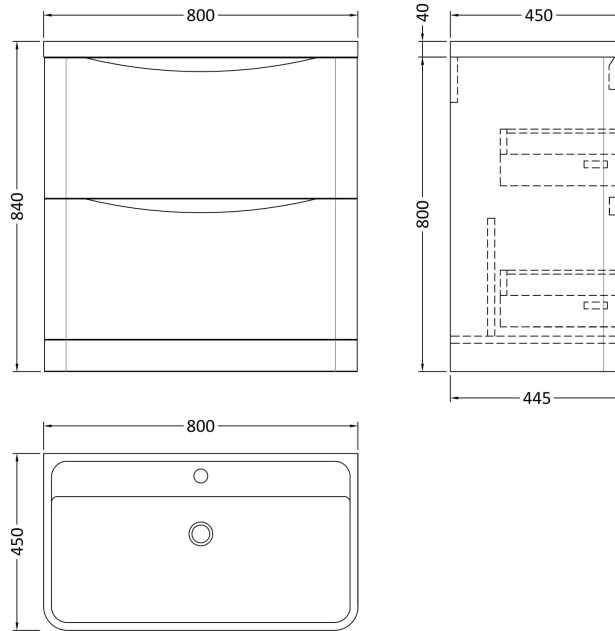

Sales Code: LUN303

Description: 800 F/S 2-Drawer Unit & Polymarble Basin

Packaging Details

Barcode: 5056462646244

Sales Code: SML335

Description: 800 F/S 2-Drawer Unit

Product Dimensions

Height (mm):	800
Width (mm):	796
Depth (mm):	445
Nett Weight (kg):	39.5

Packaging Dimensions

Height (mm):	840
Width (mm):	840
Depth (mm):	480
Gross Weight (kg):	40

Packaging Data

Box Colour:	Brown Cardboard Box - Printed
Box Qty:	1
Label Size:	100 x 50
Label Colour:	White Label
Label Qty:	2

Sales Code: PMB005

Description: 800X450mm Poly Marble Basin

Product Dimensions

Height (mm):	450
Width (mm):	800
Depth (mm):	157
Nett Weight (kg):	18.12

Packaging Dimensions

Height (mm):	167
Width (mm):	840
Depth (mm):	470
Gross Weight (kg):	18.12

Packaging Data

Box Colour:	Brown Cardboard Box - Printed
Box Qty:	1
Label Size:	100 x 50
Label Colour:	White Label
Label Qty:	2

Outer Box Dimensions (If Applicable)

Height (mm):	
Width (mm):	
Depth (mm):	
Gross Weight (kg):	
Barcode:	5055369021765