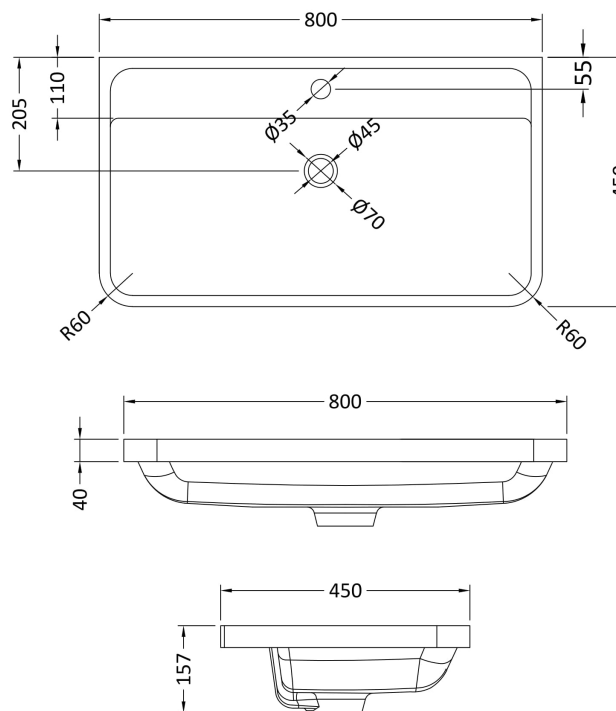

Packaging Dimensions

Height (mm):	840
Width (mm):	840
Depth (mm):	480
Gross Weight (kg):	40

Packaging Data

Box Colour:	Brown Cardboard Box - Printed
Box Qty:	1
Label Size:	100 x 50
Label Colour:	White Label
Label Qty:	2

Outer Box Dimensions (If Applicable)

Height (mm):	
Width (mm):	
Depth (mm):	
Gross Weight (kg):	
Barcode:	5056462694580

Product Details

Country of Origin:	China
Fitting Instruction:	No
CE Certification:	N/A
FSC Certified Materials:	Yes
Colour:	Satin Blue
Construction Method:	Cam & Wood Dowel
Construction Type:	Rigid
Cabinet Finish:	MFC Painted Matt
Fascia Finish:	Mdf Painted Matt
Cabinet Thickness (mm):	18
Fascia Thickness (mm):	18
Drawer Included:	Yes
Drawer Type:	80mm High Metal S/C Inc Galler
No of Shelves:	0
Hinge Type:	Not Applicable
Hinge Included:	Not Applicable
Adjustable Legs:	No
Fixings Included:	Yes
Handle Style:	Contemporary
Waste Shroud:	Yes
Handle Included:	Yes
Handle Type:	Inset

Sales Code: PMB005

Description: 800X450mm Poly Marble Basin

Product Dimensions

Height (mm):	450
Width (mm):	800
Depth (mm):	157
Nett Weight (kg):	18.12

Packaging Dimensions

Height (mm):	167
Width (mm):	840
Depth (mm):	470
Gross Weight (kg):	18.12

Packaging Data

Box Colour:	Brown Cardboard Box - Printed
Box Qty:	1
Label Size:	100 x 50
Label Colour:	White Label
Label Qty:	2

Outer Box Dimensions (If Applicable)

Height (mm):	
Width (mm):	
Depth (mm):	
Gross Weight (kg):	
Barcode:	5055369021765