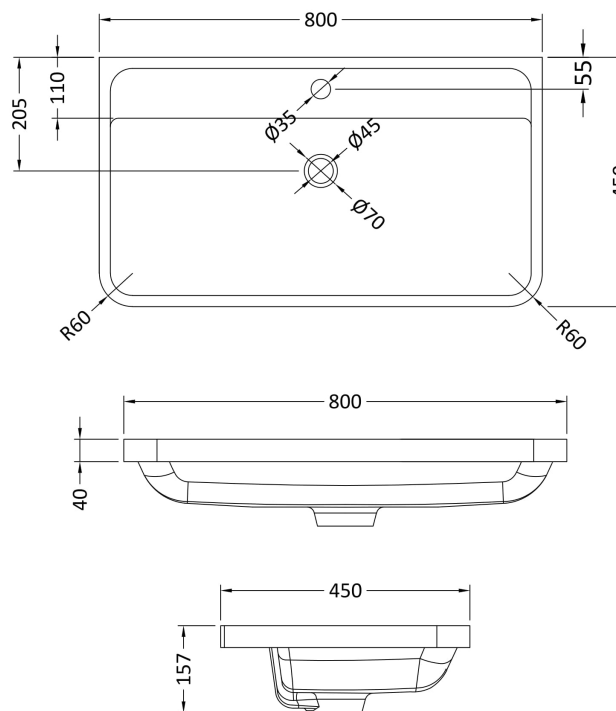

Packaging Dimensions

Height (mm):	540
Width (mm):	840
Depth (mm):	480
Gross Weight (kg):	32

Packaging Data

Box Colour:	Brown Cardboard Box - Printed
Box Qty:	1
Label Size:	100 x 50
Label Colour:	White Label
Label Qty:	2

Outer Box Dimensions (If Applicable)

Height (mm):	
Width (mm):	
Depth (mm):	
Gross Weight (kg):	
Barcode:	5056462694689

Product Details

Country of Origin:	China
Fitting Instruction:	No
CE Certification:	N/A
FSC Certified Materials:	Yes
Colour:	Satin Blue
Construction Method:	Cam & Wood Dowel
Construction Type:	Rigid
Cabinet Finish:	MFC Painted Matt
Fascia Finish:	Mdf Painted Matt
Cabinet Thickness (mm):	18
Fascia Thickness (mm):	18
Drawer Included:	Yes
Drawer Type:	80mm High Metal S/C Inc Galler
No of Shelves:	0
Hinge Type:	Not Applicable
Hinge Included:	Not Applicable
Adjustable Legs:	No
Fixings Included:	Yes
Handle Style:	Contemporary
Waste Shroud:	Yes
Handle Included:	Yes
Handle Type:	Inset

Sales Code: PMB005

Description: 800X450mm Poly Marble Basin

Product Dimensions

Height (mm):	450
Width (mm):	800
Depth (mm):	157
Nett Weight (kg):	18.12

Packaging Dimensions

Height (mm):	167
Width (mm):	840
Depth (mm):	470
Gross Weight (kg):	18.12

Packaging Data

Box Colour:	Brown Cardboard Box - Printed
Box Qty:	1
Label Size:	100 x 50
Label Colour:	White Label
Label Qty:	2

Outer Box Dimensions (If Applicable)

Height (mm):	
Width (mm):	
Depth (mm):	
Gross Weight (kg):	
Barcode:	5055369021765