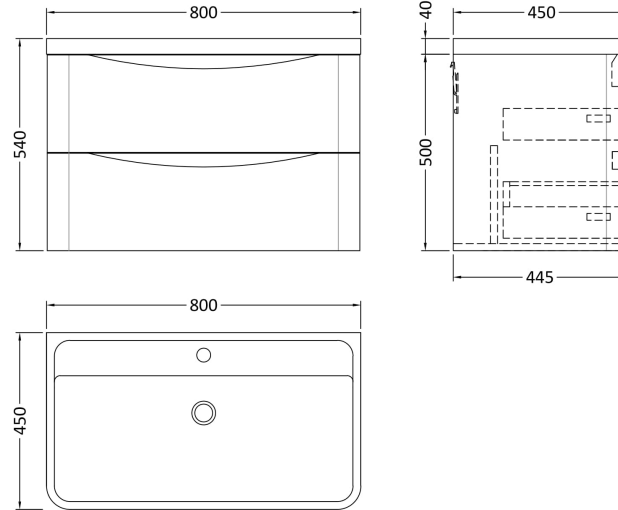

Sales Code: LUN304

Description: 800 W/H 2-Drawer Unit & Polymarble Basin

Packaging Details

Barcode: 5056462646343

Sales Code: SML395

Description: 800 W/H 2-Drawer Unit

Product Dimensions

Height (mm):	500
Width (mm):	796
Depth (mm):	445
Nett Weight (kg):	31.5

Packaging Dimensions

Height (mm):	540
Width (mm):	840
Depth (mm):	480
Gross Weight (kg):	32

Packaging Data

Box Colour:	Brown Cardboard Box - Printed
Box Qty:	1
Label Size:	100 x 50
Label Colour:	White Label
Label Qty:	2

Outer Box Dimensions (If Applicable)

Height (mm):	
Width (mm):	
Depth (mm):	
Gross Weight (kg):	
Barcode:	5056462694689

Product Details

Country of Origin:	China
Fitting Instruction:	No
CE Certification:	N/A
FSC Certified Materials:	Yes
Colour:	Satin Blue
Construction Method:	Cam & Wood Dowel
Construction Type:	Rigid
Cabinet Finish:	MFC Painted Matt
Fascia Finish:	Mdf Painted Matt
Cabinet Thickness (mm):	18
Fascia Thickness (mm):	18
Drawer Included:	Yes
Drawer Type:	80mm High Metal S/C Inc Galler
No of Shelves:	0
Hinge Type:	Not Applicable
Hinge Included:	Not Applicable
Adjustable Legs:	No
Fixings Included:	Yes
Handle Style:	Contemporary
Waste Shroud:	Yes
Handle Included:	Yes
Handle Type:	Inset

Sales Code: PMB005

Description: 800X450mm Poly Marble Basin

Product Dimensions

Height (mm):	450
Width (mm):	800
Depth (mm):	157
Nett Weight (kg):	18.12

Packaging Dimensions

Height (mm):	167
Width (mm):	840
Depth (mm):	470
Gross Weight (kg):	18.12