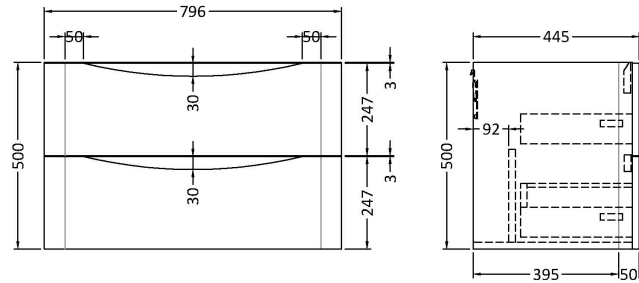

Sales Code: LUN304

Description: 800 W/H 2-Drawer Unit & Polymarble Basin

Packaging Details

Barcode: 5056462646343

Sales Code: SML395

Description: 800 W/H 2-Drawer Unit

Product Dimensions

Height (mm):	500
Width (mm):	796
Depth (mm):	445
Nett Weight (kg):	31.5

Packaging Dimensions

Height (mm):	540
Width (mm):	840
Depth (mm):	480
Gross Weight (kg):	32

Packaging Data

Box Colour:	Brown Cardboard Box - Printed
Box Qty:	1
Label Size:	100 x 50
Label Colour:	White Label
Label Qty:	2

Outer Box Dimensions (If Applicable)

Height (mm):	
Width (mm):	
Depth (mm):	
Gross Weight (kg):	
Barcode:	5056462694689

Product Details

Country of Origin:	China
Fitting Instruction:	No
CE Certification:	N/A
FSC Certified Materials:	Yes
Colour:	Satin Blue
Construction Method:	Cam & Wood Dowel
Construction Type:	Rigid
Cabinet Finish:	MFC Painted Matt
Fascia Finish:	Mdf Painted Matt
Cabinet Thickness (mm):	18
Fascia Thickness (mm):	18
Drawer Included:	Yes
Drawer Type:	80mm High Metal S/C Inc Galler
No of Shelves:	0
Hinge Type:	Not Applicable
Hinge Included:	Not Applicable
Adjustable Legs:	No
Fixings Included:	Yes
Handle Style:	Contemporary
Waste Shroud:	Yes
Handle Included:	Yes
Handle Type:	Inset

Sales Code: PMB005

Description: 800X450mm Poly Marble Basin

Product Dimensions

Height (mm):	450
Width (mm):	800
Depth (mm):	157
Nett Weight (kg):	18.12

Packaging Dimensions

Height (mm):	167
Width (mm):	840
Depth (mm):	470
Gross Weight (kg):	18.12