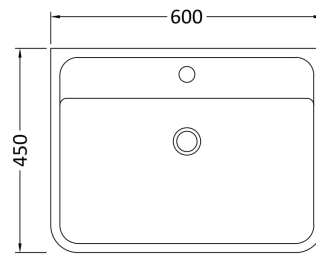

Sales Code: LUN305

Description: 600 W/H 1-Drawer Unit & Polymarble Basin

Packaging Details

Barcode: 5056462646145

Sales Code: SML394

Description: 600 W/H Single Drawer Unit

Product Dimensions

Height (mm):	359
Width (mm):	596
Depth (mm):	445
Nett Weight (kg):	21.5

Packaging Dimensions

Height (mm):	400
Width (mm):	640
Depth (mm):	480
Gross Weight (kg):	22

Packaging Data

Box Colour:	Brown Cardboard Box - Printed
Box Qty:	1
Label Size:	100 x 50
Label Colour:	White Label
Label Qty:	2

Outer Box Dimensions (If Applicable)

Height (mm):	
Width (mm):	
Depth (mm):	
Gross Weight (kg):	
Barcode:	5056462694481

Product Details

Country of Origin:	China
Fitting Instruction:	No
CE Certification:	N/A
FSC Certified Materials:	Yes
Colour:	Satin Blue
Construction Method:	Cam & Wood Dowel
Construction Type:	Rigid
Cabinet Finish:	MFC Painted Matt
Fascia Finish:	Mdf Painted Matt
Cabinet Thickness (mm):	18
Fascia Thickness (mm):	18
Drawer Included:	Yes
Drawer Type:	80mm High Metal S/C Inc Galler
No of Shelves:	0
Hinge Type:	Not Applicable
Hinge Included:	Not Applicable
Adjustable Legs:	No
Fixings Included:	Yes
Handle Style:	Contemporary
Waste Shroud:	Yes
Handle Included:	Yes
Handle Type:	Inset

Sales Code: PMB003

Description: 600X450mm Poly Marble Basin

Product Dimensions

Height (mm):	450
Width (mm):	600
Depth (mm):	157
Nett Weight (kg):	12.82

Packaging Dimensions

Height (mm):	167
Width (mm):	640
Depth (mm):	470
Gross Weight (kg):	12.82