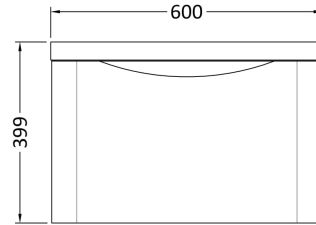

Sales Code: LUN305

Description: 600 W/H 1-Drawer Unit & Polymarble Basin

Packaging Details

Barcode: 5056462646145

Sales Code: SML394

Description: 600 W/H Single Drawer Unit

Product Dimensions

Height (mm):	359
Width (mm):	596
Depth (mm):	445
Nett Weight (kg):	21.5

Packaging Dimensions

Height (mm):	400
Width (mm):	640
Depth (mm):	480
Gross Weight (kg):	22

Packaging Data

Box Colour:	Brown Cardboard Box - Printed
Box Qty:	1
Label Size:	100 x 50
Label Colour:	White Label
Label Qty:	2

Outer Box Dimensions (If Applicable)

Height (mm):	
Width (mm):	
Depth (mm):	
Gross Weight (kg):	
Barcode:	5056462694481

Product Details

Country of Origin:	China
Fitting Instruction:	No
CE Certification:	N/A
FSC Certified Materials:	Yes
Colour:	Satin Blue
Construction Method:	Cam & Wood Dowel
Construction Type:	Rigid
Cabinet Finish:	MFC Painted Matt
Fascia Finish:	Mdf Painted Matt
Cabinet Thickness (mm):	18
Fascia Thickness (mm):	18
Drawer Included:	Yes
Drawer Type:	80mm High Metal S/C Inc Galler
No of Shelves:	0
Hinge Type:	Not Applicable
Hinge Included:	Not Applicable
Adjustable Legs:	No
Fixings Included:	Yes
Handle Style:	Contemporary
Waste Shroud:	Yes
Handle Included:	Yes
Handle Type:	Inset

Sales Code: PMB003

Description: 600X450mm Poly Marble Basin

Product Dimensions

Height (mm):	450
Width (mm):	600
Depth (mm):	157
Nett Weight (kg):	12.82

Packaging Dimensions

Height (mm):	167
Width (mm):	640
Depth (mm):	470
Gross Weight (kg):	12.82