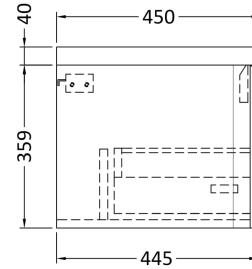

Sales Code: LUN305

Description: 600 W/H 1-Drawer Unit & Polymarble Basin

Packaging Details

Barcode: 5056462646145

Sales Code: SML394

Description: 600 W/H Single Drawer Unit

Product Dimensions

Height (mm):	359
Width (mm):	596
Depth (mm):	445
Nett Weight (kg):	21.5

Packaging Dimensions

Height (mm):	400
Width (mm):	640
Depth (mm):	480
Gross Weight (kg):	22

Packaging Data

Box Colour:	Brown Cardboard Box - Printed
Box Qty:	1
Label Size:	100 x 50
Label Colour:	White Label
Label Qty:	2

Outer Box Dimensions (If Applicable)

Height (mm):	
Width (mm):	
Depth (mm):	
Gross Weight (kg):	
Barcode:	5056462694481

Product Details

Country of Origin:	China
Fitting Instruction:	No
CE Certification:	N/A
FSC Certified Materials:	Yes
Colour:	Satin Blue
Construction Method:	Cam & Wood Dowel
Construction Type:	Rigid
Cabinet Finish:	MFC Painted Matt
Fascia Finish:	Mdf Painted Matt
Cabinet Thickness (mm):	18
Fascia Thickness (mm):	18
Drawer Included:	Yes
Drawer Type:	80mm High Metal S/C Inc Galler
No of Shelves:	0
Hinge Type:	Not Applicable
Hinge Included:	Not Applicable
Adjustable Legs:	No
Fixings Included:	Yes
Handle Style:	Contemporary
Waste Shroud:	Yes
Handle Included:	Yes
Handle Type:	Inset

Sales Code: PMB003

Description: 600X450mm Poly Marble Basin

Product Dimensions

Height (mm):	450
Width (mm):	600
Depth (mm):	157
Nett Weight (kg):	12.82

Packaging Dimensions

Height (mm):	167
Width (mm):	640
Depth (mm):	470
Gross Weight (kg):	12.82