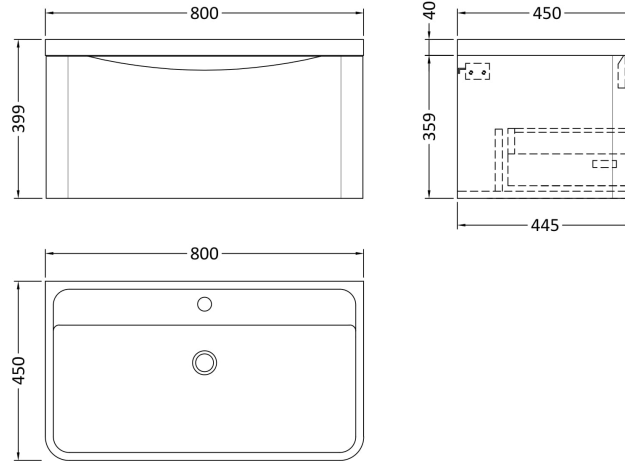

Sales Code: LUN306

Description: 800 W/H 1-Drawer Unit & Polymarble Basin

Packaging Details

Barcode: 5056462646299

Sales Code: SML396

Description: 800 W/H Single Drawer Unit

Product Dimensions

Height (mm):	359
Width (mm):	796
Depth (mm):	445
Nett Weight (kg):	26.5

Packaging Dimensions

Height (mm):	400
Width (mm):	840
Depth (mm):	480
Gross Weight (kg):	27

Packaging Data

Box Colour:	Brown Cardboard Box - Printed
Box Qty:	1
Label Size:	100 x 50
Label Colour:	White Label
Label Qty:	2

Sales Code: PMB005

Description: 800X450mm Poly Marble Basin

Product Dimensions

Height (mm):	450
Width (mm):	800
Depth (mm):	157
Nett Weight (kg):	18.12

Packaging Dimensions

Height (mm):	167
Width (mm):	840
Depth (mm):	470
Gross Weight (kg):	18.12

Packaging Data

Box Colour:	Brown Cardboard Box - Printed
Box Qty:	1
Label Size:	100 x 50
Label Colour:	White Label
Label Qty:	2

Outer Box Dimensions (If Applicable)

Height (mm):	
Width (mm):	
Depth (mm):	
Gross Weight (kg):	
Barcode:	5055369021765