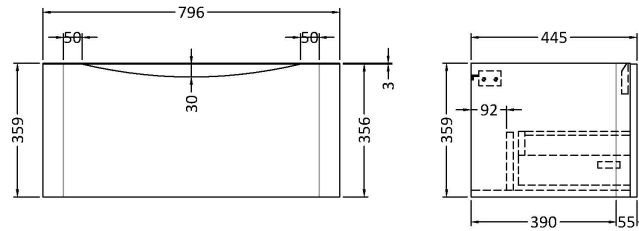

Sales Code: LUN306

Description: 800 W/H 1-Drawer Unit & Polymarble Basin

Packaging Details

Barcode: 5056462646299

Sales Code: SML396

Description: 800 W/H Single Drawer Unit

Product Dimensions

Height (mm):	359
Width (mm):	796
Depth (mm):	445
Nett Weight (kg):	26.5

Packaging Dimensions

Height (mm):	400
Width (mm):	840
Depth (mm):	480
Gross Weight (kg):	27

Packaging Data

Box Colour:	Brown Cardboard Box - Printed
Box Qty:	1
Label Size:	100 x 50
Label Colour:	White Label
Label Qty:	2

Sales Code: PMB005

Description: 800X450mm Poly Marble Basin

Product Dimensions

Height (mm):	450
Width (mm):	800
Depth (mm):	157
Nett Weight (kg):	18.12

Packaging Dimensions

Height (mm):	167
Width (mm):	840
Depth (mm):	470
Gross Weight (kg):	18.12

Packaging Data

Box Colour:	Brown Cardboard Box - Printed
Box Qty:	1
Label Size:	100 x 50
Label Colour:	White Label
Label Qty:	2

Outer Box Dimensions (If Applicable)

Height (mm):	
Width (mm):	
Depth (mm):	
Gross Weight (kg):	
Barcode:	5055369021765