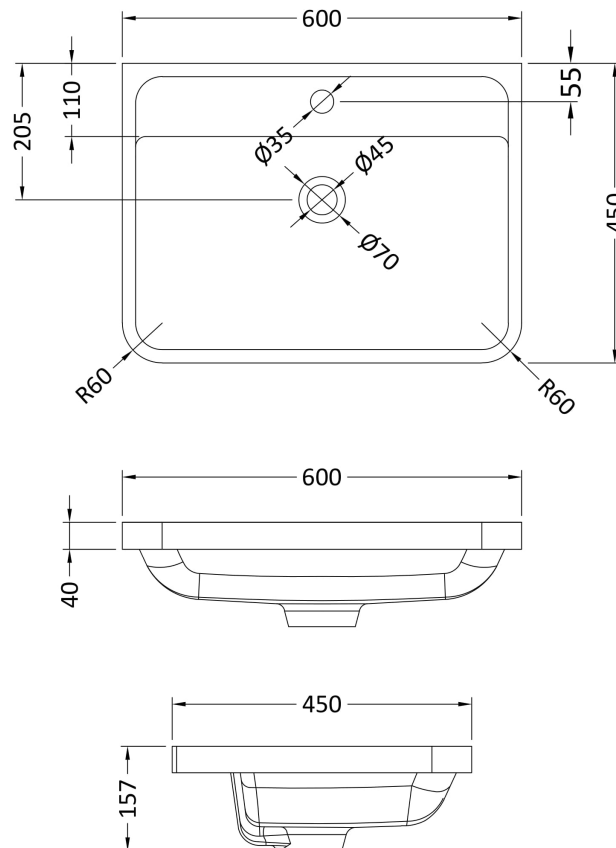

### Product Dimensions

Height (mm):	800
Width (mm):	596
Depth (mm):	445
Nett Weight (kg):	33.5

### Packaging Dimensions

Height (mm):	840
Width (mm):	640
Depth (mm):	480
Gross Weight (kg):	34

### Outer Box Dimensions (If Applicable)

Height (mm):	
Width (mm):	
Depth (mm):	
Gross Weight (kg):	
Barcode:	5056462694443

### Product Dimensions

Height (mm):	450
Width (mm):	600
Depth (mm):	157
Nett Weight (kg):	12.82