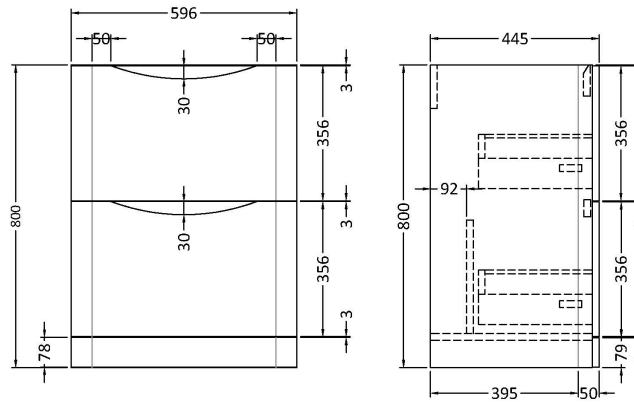

### Product Dimensions

Height (mm):	800
Width (mm):	596
Depth (mm):	445
Nett Weight (kg):	33.5

### Packaging Dimensions

Height (mm):	840
Width (mm):	640
Depth (mm):	480
Gross Weight (kg):	34

### Product Dimensions

Height (mm):	450
Width (mm):	600
Depth (mm):	157
Nett Weight (kg):	12.82

### Packaging Dimensions

Height (mm):	167
Width (mm):	640
Depth (mm):	470
Gross Weight (kg):	12.82