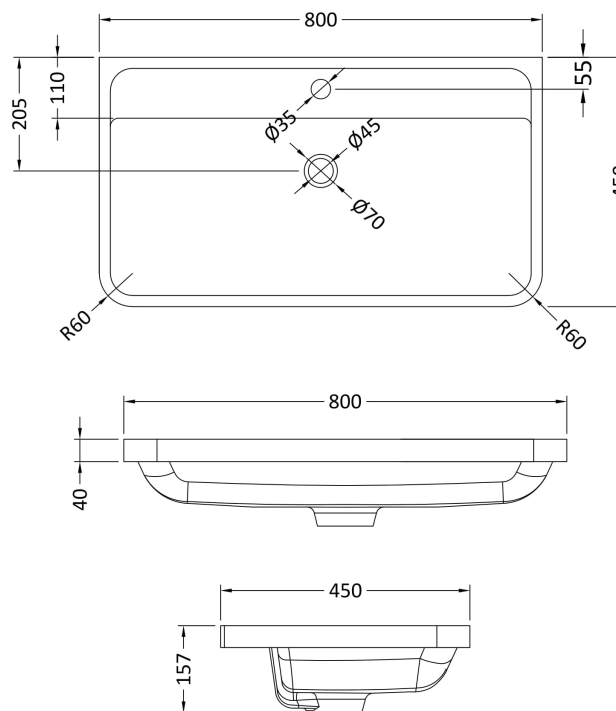

Packaging Dimensions

Height (mm):	840
Width (mm):	840
Depth (mm):	480
Gross Weight (kg):	40

Packaging Data

Box Colour:	Brown Cardboard Box - Printed
Box Qty:	1
Label Size:	100 x 50
Label Colour:	White Label
Label Qty:	2

Outer Box Dimensions (If Applicable)

Height (mm):	
Width (mm):	
Depth (mm):	
Gross Weight (kg):	
Barcode:	5056462694597

Product Details

Country of Origin:	China
Fitting Instruction:	No
CE Certification:	N/A
FSC Certified Materials:	Yes
Colour:	Satin Green
Construction Method:	Cam & Wood Dowel
Construction Type:	Rigid
Cabinet Finish:	MFC Painted Matt
Fascia Finish:	Mdf Painted Matt
Cabinet Thickness (mm):	18
Fascia Thickness (mm):	18
Drawer Included:	Yes
Drawer Type:	80mm High Metal S/C Inc Galler
No of Shelves:	0
Hinge Type:	Not Applicable
Hinge Included:	Not Applicable
Adjustable Legs:	No
Fixings Included:	Yes
Handle Style:	Contemporary
Waste Shroud:	Yes
Handle Included:	Yes
Handle Type:	Inset

Sales Code: PMB005

Description: 800X450mm Poly Marble Basin

Product Dimensions

Height (mm):	450
Width (mm):	800
Depth (mm):	157
Nett Weight (kg):	18.12

Packaging Dimensions

Height (mm):	167
Width (mm):	840
Depth (mm):	470
Gross Weight (kg):	18.12

Packaging Data

Box Colour:	Brown Cardboard Box - Printed
Box Qty:	1
Label Size:	100 x 50
Label Colour:	White Label
Label Qty:	2

Outer Box Dimensions (If Applicable)

Height (mm):	
Width (mm):	
Depth (mm):	
Gross Weight (kg):	
Barcode:	5055369021765