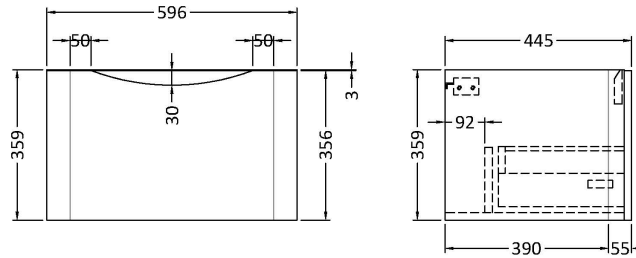

Sales Code: LUN805

Description: 600 W/H 1-Drawer Unit & Polymarble Basin

Packaging Details

Barcode: 5056462646152

Sales Code: SML894

Description: 600 W/H Single Drawer Unit

Product Dimensions

Height (mm):	359
Width (mm):	596
Depth (mm):	445
Nett Weight (kg):	21.5

Packaging Dimensions

Height (mm):	400
Width (mm):	640
Depth (mm):	480
Gross Weight (kg):	22

Packaging Data

Box Colour:	Brown Cardboard Box - Printed
Box Qty:	1
Label Size:	100 x 50
Label Colour:	White Label
Label Qty:	2

Outer Box Dimensions (If Applicable)

Height (mm):	
Width (mm):	
Depth (mm):	
Gross Weight (kg):	
Barcode:	5056462694498

Product Details

Country of Origin:	China
Fitting Instruction:	No
CE Certification:	N/A
FSC Certified Materials:	Yes
Colour:	Satin Green
Construction Method:	Cam & Wood Dowel
Construction Type:	Rigid
Cabinet Finish:	MFC Painted Matt
Fascia Finish:	Mdf Painted Matt
Cabinet Thickness (mm):	18
Fascia Thickness (mm):	18
Drawer Included:	Yes
Drawer Type:	80mm High Metal S/C Inc Galler
No of Shelves:	0
Hinge Type:	Not Applicable
Hinge Included:	Not Applicable
Adjustable Legs:	No
Fixings Included:	Yes
Handle Style:	Contemporary
Waste Shroud:	Yes
Handle Included:	Yes
Handle Type:	Inset

Sales Code: PMB003

Description: 600X450mm Poly Marble Basin

Product Dimensions

Height (mm):	450
Width (mm):	600
Depth (mm):	157
Nett Weight (kg):	12.82

Packaging Dimensions

Height (mm):	167
Width (mm):	640
Depth (mm):	470
Gross Weight (kg):	12.82