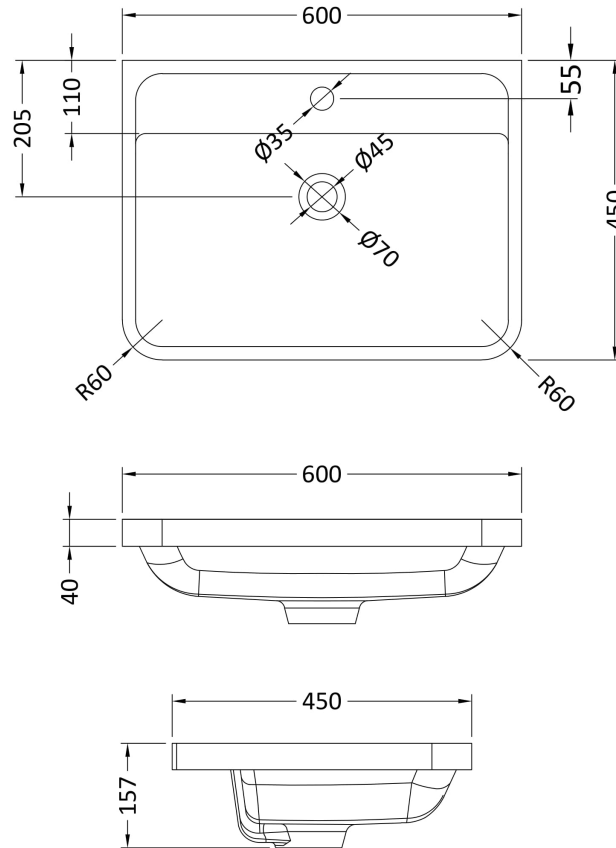

Packaging Dimensions

Height (mm):	400
Width (mm):	640
Depth (mm):	480
Gross Weight (kg):	22

Packaging Data

Box Colour:	Brown Cardboard Box - Printed
Box Qty:	1
Label Size:	100 x 50
Label Colour:	White Label
Label Qty:	2

Outer Box Dimensions (If Applicable)

Height (mm):	
Width (mm):	
Depth (mm):	
Gross Weight (kg):	
Barcode:	5056462694498

Product Details

Country of Origin:	China
Fitting Instruction:	No
CE Certification:	N/A
FSC Certified Materials:	Yes
Colour:	Satin Green
Construction Method:	Cam & Wood Dowel
Construction Type:	Rigid
Cabinet Finish:	MFC Painted Matt
Fascia Finish:	Mdf Painted Matt
Cabinet Thickness (mm):	18
Fascia Thickness (mm):	18
Drawer Included:	Yes
Drawer Type:	80mm High Metal S/C Inc Galler
No of Shelves:	0
Hinge Type:	Not Applicable
Hinge Included:	Not Applicable
Adjustable Legs:	No
Fixings Included:	Yes
Handle Style:	Contemporary
Waste Shroud:	Yes
Handle Included:	Yes
Handle Type:	Inset

Sales Code: PMB003

Description: 600X450mm Poly Marble Basin

Product Dimensions

Height (mm):	450
Width (mm):	600
Depth (mm):	157
Nett Weight (kg):	12.82

Packaging Dimensions

Height (mm):	167
Width (mm):	640
Depth (mm):	470
Gross Weight (kg):	12.82

Packaging Data

Box Colour:	Brown Cardboard Box - Printed
Box Qty:	1
Label Size:	100 x 50
Label Colour:	White Label
Label Qty:	2

Outer Box Dimensions (If Applicable)

Height (mm):	
Width (mm):	
Depth (mm):	
Gross Weight (kg):	
Barcode:	5055369021734