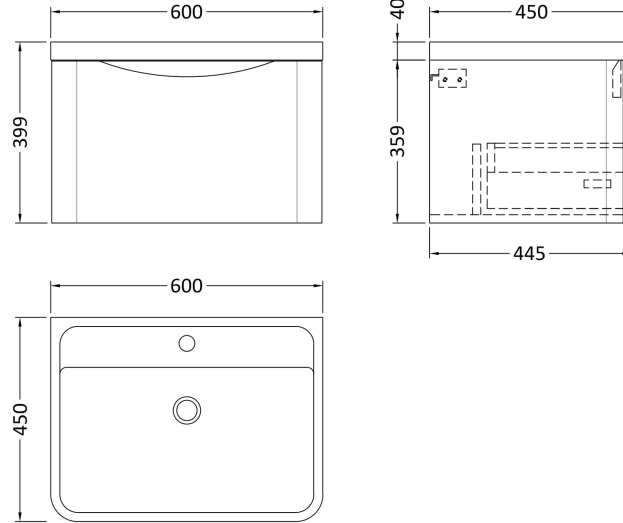

Sales Code: LUN805

Description: 600 W/H 1-Drawer Unit & Polymarble Basin

Packaging Details

Barcode: 5056462646152

Sales Code: SML894

Description: 600 W/H Single Drawer Unit

Product Dimensions

Height (mm):	359
Width (mm):	596
Depth (mm):	445
Nett Weight (kg):	21.5

Packaging Dimensions

Height (mm):	400
Width (mm):	640
Depth (mm):	480
Gross Weight (kg):	22

Packaging Data

Box Colour:	Brown Cardboard Box - Printed
Box Qty:	1
Label Size:	100 x 50
Label Colour:	White Label
Label Qty:	2

Sales Code: PMB003

Description: 600X450mm Poly Marble Basin

Product Dimensions

Height (mm):	450
Width (mm):	600
Depth (mm):	157
Nett Weight (kg):	12.82

Packaging Dimensions

Height (mm):	167
Width (mm):	640
Depth (mm):	470
Gross Weight (kg):	12.82

Packaging Data

Box Colour:	Brown Cardboard Box - Printed
Box Qty:	1
Label Size:	100 x 50
Label Colour:	White Label
Label Qty:	2

Outer Box Dimensions (If Applicable)

Height (mm):	
Width (mm):	
Depth (mm):	
Gross Weight (kg):	
Barcode:	5055369021734