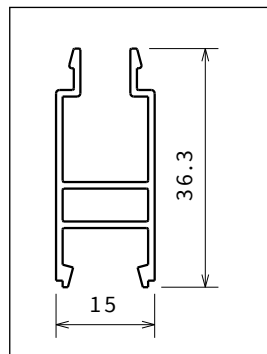

Extension Profile
R-2A-G+FL-3P-3PH-G-B-S-2P-2PH-A-AH

Profile type	Code
White	P05HAAST3-A
Silver	P05HAAST3-B
Chrome	P05HAAST3-K
Matt Silver	P05HAAST3-J