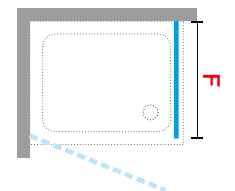

● IN STOCK UK
 (Other products) please check availability

Construction of the Code: Code + Left/Right + Glass + Profile = Final product Code

LUNES 2.0 F SIDE PANEL

STANDARD SIDE PANEL

| Dimensions | | Code | Glass | | | | Profile type / Price | | | |
|--------------------|-------------------|---------|-------|------|------|------------------|----------------------|--------|--------|-------------|
| Size | Actual dimensions | | 1 | 2 | 11 | 78 | A | B | K | J |
| | | | Clear | Aqua | Niva | Lunes 2.0 print. | White | Silver | Chrome | Matt Silver |
| F | | | | | | | | | | |
| STANDARD | | | | | | | | | | |
| 70 | 66 ↔ 72 | LUNF66- | ● | | | | | | | |
| 76 | 72 ↔ 78 | LUNF72- | ● | | | | | | | |
| 80 | 74 ↔ 80 | LUNF74- | ● | | | | | | | |
| 80 | 78 ↔ 84 | LUNF78- | ● | | | | | | | |
| 90 | 84 ↔ 90 | LUNF84- | ● | | | | | | | |
| 100 | 96 ↔ 102 | LUNF96- | ● | | | | | | | |
| OTHER SIZES | | | | | | | | | | |
| ◇ | 90 ↔ 96 | LUNF90- | ● | | | | | | | |