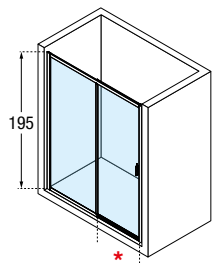

LUNES 2.0 2PH 2 PART SLIDER

SHOWER DOOR, 1 SLIDING DOOR + 1 FIXED PANEL IN LINE

FOR RECESS INSTALLATION OR COMBINED WITH A LATERAL SIDE PANEL LUNES 2.0 F OR FZ

| Dimensions | | | | Code | Left | Right | Glass | | | | Profile type / Price | | | | |
|--------------------|-------------------|----|--------|-----------|-------|-------|-------|------|------|------------------|----------------------|--------|--------|-------------|--|
| Size | Actual dimensions | | Access | | S- | D- | 1 | 2 | 11 | 78 | A | B | K | J | |
| | A | F1 | * | | | | Clear | Aqua | Niva | Lunes 2.0 print. | White | Silver | Chrome | Matt Silver | |
| STANDARD | | | | | | | | | | | | | | | |
| 100 | 96 ↔ 102 | 46 | 38 | LUN2PH96 | S- | D- | ● | | | | | | | | |
| 110 | 102 ↔ 108 | 49 | 41 | LUN2PH102 | S- | D- | ● | | | | | | | | |
| 110 | 108 ↔ 114 | 52 | 44 | LUN2PH108 | S- | D- | ● | | | | | | | | |
| 120 | 114 ↔ 120 | 55 | 47 | LUN2PH114 | S- | D- | ● | | | | | | | | |
| 130 | 126 ↔ 132 | 61 | 53 | LUN2PH126 | S- | D- | ● | | | | | | | | |
| 140 | 132 ↔ 138 | 64 | 56 | LUN2PH132 | S- | D- | ● | | | | | | | | |
| 140 | 138 ↔ 144 | 67 | 59 | LUN2PH138 | S- | D- | ● | | | | | | | | |
| 150 | 144 ↔ 150 | 70 | 62 | LUN2PH144 | S- | D- | ● | | | | | | | | |
| 160 | 156 ↔ 162 | 82 | 62 | LUN2PH156 | S- | D- | ● | | | | | | | | |
| 170 | 162 ↔ 168 | 85 | 65 | LUN2PH162 | S- | D- | ● | | | | | | | | |
| 170 | 168 ↔ 174 | 91 | 65 | LUN2PH168 | S- | D- | ● | | | | | | | | |
| 180 | 174 ↔ 180 | 97 | 65 | LUN2PH174 | S- | D- | ● | | | | | | | | |
| OTHER SIZES | | | | | | | | | | | | | | | |
| ◇ | 120 ↔ 126 | 58 | 50 | LUN2PH120 | S- | D- | | | | | | | | | |
| ◇ | 150 ↔ 156 | 76 | 62 | LUN2PH150 | S- | D- | | | | | | | | | |
| H 160 ↓ 200 | SPECIAL | | | LUN2PHDSP | Right | | | | | | ◇ | | | | |
| | | | | LUN2PHSSP | Left | | | | | | ◇ | | | | |