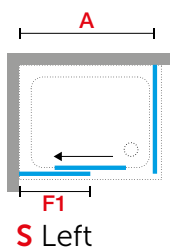

LUNES 2.0 2PH 2 PART SLIDER

SHOWER DOOR, 1 SLIDING DOOR + 1 FIXED PANEL IN LINE

FOR RECESS INSTALLATION OR COMBINED WITH A LATERAL SIDE PANEL LUNES 2.0 F OR FZ

| Dimensions | | | | Code | Left | Right | Glass | | | | Profile type / Price | | | | |
|--------------------|-------------------|----|--------|-----------|-------|-------|-------|------|------|------------------|----------------------|--------|--------|-------------|--|
| Size | Actual dimensions | | Access | | S- | D- | 1 | 2 | 11 | 78 | A | B | K | J | |
| | A | F1 | * | | | | Clear | Aqua | Niva | Lunes 2.0 print. | White | Silver | Chrome | Matt Silver | |
| STANDARD | | | | | | | | | | | | | | | |
| 100 | 96 ↔ 102 | 46 | 38 | LUN2PH96 | S- | D- | ● | | | | | | | | |
| 110 | 102 ↔ 108 | 49 | 41 | LUN2PH102 | S- | D- | ● | | | | | | | | |
| 110 | 108 ↔ 114 | 52 | 44 | LUN2PH108 | S- | D- | ● | | | | | | | | |
| 120 | 114 ↔ 120 | 55 | 47 | LUN2PH114 | S- | D- | ● | | | | | | | | |
| 130 | 126 ↔ 132 | 61 | 53 | LUN2PH126 | S- | D- | ● | | | | | | | | |
| 140 | 132 ↔ 138 | 64 | 56 | LUN2PH132 | S- | D- | ● | | | | | | | | |
| 140 | 138 ↔ 144 | 67 | 59 | LUN2PH138 | S- | D- | ● | | | | | | | | |
| 150 | 144 ↔ 150 | 70 | 62 | LUN2PH144 | S- | D- | ● | | | | | | | | |
| 160 | 156 ↔ 162 | 82 | 62 | LUN2PH156 | S- | D- | ● | | | | | | | | |
| 170 | 162 ↔ 168 | 85 | 65 | LUN2PH162 | S- | D- | ● | | | | | | | | |
| 170 | 168 ↔ 174 | 91 | 65 | LUN2PH168 | S- | D- | ● | | | | | | | | |
| 180 | 174 ↔ 180 | 97 | 65 | LUN2PH174 | S- | D- | ● | | | | | | | | |
| OTHER SIZES | | | | | | | | | | | | | | | |
| ◇ | 120 ↔ 126 | 58 | 50 | LUN2PH120 | S- | D- | | | | | | | | | |
| ◇ | 150 ↔ 156 | 76 | 62 | LUN2PH150 | S- | D- | | | | | | | | | |
| H 160 ↓ 200 | SPECIAL | | | LUN2PHDSP | Right | | | | | | ◇ | | | | |
| | | | | LUN2PHSSP | Left | | | | | | ◇ | | | | |