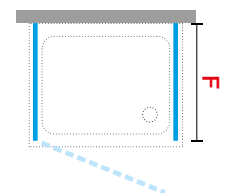

● IN STOCK UK
 (Other products) please check availability

Construction of the Code: Code + Glass + Profile = Final product Code

LUNES 2.0 FZ SIDE PANEL

MINIMAL SIDE PANEL

| Dimensions | | Code | Glass | | | | Profile type / Price | | | |
|--------------------|-------------------|----------|-------|------|------|------------------|----------------------|--------|--------|-------------|
| Size | Actual dimensions | | 1 | 2 | 11 | 78 | A | B | K | J |
| | F | | Clear | Aqua | Niva | Lunes 2.0 print. | White | Silver | Chrome | Matt Silver |
| STANDARD | | | | | | | | | | |
| 70 | 68 ↔ 71 | LUNFZ68- | ● | | | | | | | |
| 76 | 73 ↔ 76 | LUNFZ73- | ● | | | | | | | |
| 80 | 76 ↔ 79 | LUNFZ76- | ● | | | | | | | |
| 80 | 78 ↔ 81 | LUNFZ78- | ● | | | | | | | |
| 90 | 88 ↔ 91 | LUNFZ88- | ● | | | | | | | |
| 100 | 98 ↔ 101 | LUNFZ98- | ● | | | | | | | |
| OTHER SIZES | | | | | | | | | | |
| ◇ | 83 ↔ 86 | LUNFZ83- | ● | | | | | | | |
| ◇ | 93 ↔ 96 | LUNFZ93- | ● | | | | | | | |
| H 160 ↓ 200 | SPECIAL | LUNFZSP | | | | ◇ | | | | |
| L 23 ↔ 118 | | | | | | | | | | |