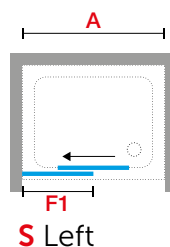

LUNES 2.0 2PH 2 PART SLIDER

SHOWER DOOR, 1 SLIDING DOOR + 1 FIXED PANEL IN LINE

FOR RECESS INSTALLATION OR COMBINED WITH A LATERAL SIDE PANEL LUNES 2.0 F OR FZ

| Dimensions | | | | Code | Left | Right | Glass | | | | Profile type / Price | | | | |
|--------------------|-------------------|----|--------|-----------|-------|-------|-------|------|------|------------------|----------------------|--------|--------|-------------|--|
| Size | Actual dimensions | | Access | | S- | D- | 1 | 2 | 11 | 78 | A | B | K | J | |
| | A | F1 | * | | | | Clear | Aqua | Niva | Lunes 2.0 print. | White | Silver | Chrome | Matt Silver | |
| STANDARD | | | | | | | | | | | | | | | |
| 100 | 96 ↔ 102 | 46 | 38 | LUN2PH96 | S- | D- | ● | | | | | | | | |
| 110 | 102 ↔ 108 | 49 | 41 | LUN2PH102 | S- | D- | ● | | | | | | | | |
| 110 | 108 ↔ 114 | 52 | 44 | LUN2PH108 | S- | D- | ● | | | | | | | | |
| 120 | 114 ↔ 120 | 55 | 47 | LUN2PH114 | S- | D- | ● | | | | | | | | |
| 130 | 126 ↔ 132 | 61 | 53 | LUN2PH126 | S- | D- | ● | | | | | | | | |
| 140 | 132 ↔ 138 | 64 | 56 | LUN2PH132 | S- | D- | ● | | | | | | | | |
| 140 | 138 ↔ 144 | 67 | 59 | LUN2PH138 | S- | D- | ● | | | | | | | | |
| 150 | 144 ↔ 150 | 70 | 62 | LUN2PH144 | S- | D- | ● | | | | | | | | |
| 160 | 156 ↔ 162 | 82 | 62 | LUN2PH156 | S- | D- | ● | | | | | | | | |
| 170 | 162 ↔ 168 | 85 | 65 | LUN2PH162 | S- | D- | ● | | | | | | | | |
| 170 | 168 ↔ 174 | 91 | 65 | LUN2PH168 | S- | D- | ● | | | | | | | | |
| 180 | 174 ↔ 180 | 97 | 65 | LUN2PH174 | S- | D- | ● | | | | | | | | |
| OTHER SIZES | | | | | | | | | | | | | | | |
| ◇ | 120 ↔ 126 | 58 | 50 | LUN2PH120 | S- | D- | | | | | | | | | |
| ◇ | 150 ↔ 156 | 76 | 62 | LUN2PH150 | S- | D- | | | | | | | | | |
| H 160 ↓ 200 | SPECIAL | | | LUN2PHDSP | Right | | | | | | ◇ | | | | |
| | | | | LUN2PHSSP | Left | | | | | | ◇ | | | | |