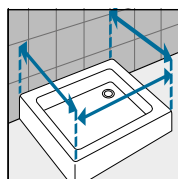

| Profile type | Code |
|--------------|--------------------|
| White | P05HAAST3-A |
| Silver | P05HAAST3-B |
| Chrome | P05HAAST3-K |
| Matt Silver | P05HAAST3-J |

Extension Profile
R-2A-2P-2PH-A-AH

| Profile type | Code |
|--------------|------------------|
| White | P05BHST-A |
| Silver | P05BHST-B |
| Chrome | P05BHST-K |
| Matt Silver | P05BHST-J |

Take the measurements from wall to the external edge of the shower tray. Dimensions must be taken once the walls are finished and tiled, according to the above drawings.

Take the measurements from wall to wall at the bottom, at the top, in the middle and use the smallest. Dimensions must be taken once the walls are finished and tiled, according to the above drawings.