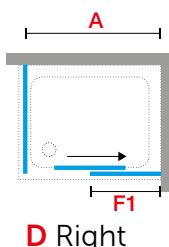

LUNES 2.0 2PH 2 PART SLIDER

SHOWER DOOR, 1 SLIDING DOOR + 1 FIXED PANEL IN LINE

FOR RECESS INSTALLATION OR COMBINED WITH A LATERAL SIDE PANEL LUNES 2.0 F OR FZ

| Dimensions | | | | Code | Left | Right | Glass | | | | Profile type / Price | | | | |
|--------------------|-------------------|----|--------|-----------|-------|-------|-------|------|------|------------------|----------------------|--------|--------|-------------|--|
| Size | Actual dimensions | | Access | | S- | D- | 1 | 2 | 11 | 78 | A | B | K | J | |
| | A | F1 | * | | | | Clear | Aqua | Niva | Lunes 2.0 print. | White | Silver | Chrome | Matt Silver | |
| STANDARD | | | | | | | | | | | | | | | |
| 100 | 96 ↔ 102 | 46 | 38 | LUN2PH96 | S- | D- | ● | | | | | | | | |
| 110 | 102 ↔ 108 | 49 | 41 | LUN2PH102 | S- | D- | ● | | | | | | | | |
| 110 | 108 ↔ 114 | 52 | 44 | LUN2PH108 | S- | D- | ● | | | | | | | | |
| 120 | 114 ↔ 120 | 55 | 47 | LUN2PH114 | S- | D- | ● | | | | | | | | |
| 130 | 126 ↔ 132 | 61 | 53 | LUN2PH126 | S- | D- | ● | | | | | | | | |
| 140 | 132 ↔ 138 | 64 | 56 | LUN2PH132 | S- | D- | ● | | | | | | | | |
| 140 | 138 ↔ 144 | 67 | 59 | LUN2PH138 | S- | D- | ● | | | | | | | | |
| 150 | 144 ↔ 150 | 70 | 62 | LUN2PH144 | S- | D- | ● | | | | | | | | |
| 160 | 156 ↔ 162 | 82 | 62 | LUN2PH156 | S- | D- | ● | | | | | | | | |
| 170 | 162 ↔ 168 | 85 | 65 | LUN2PH162 | S- | D- | ● | | | | | | | | |
| 170 | 168 ↔ 174 | 91 | 65 | LUN2PH168 | S- | D- | ● | | | | | | | | |
| 180 | 174 ↔ 180 | 97 | 65 | LUN2PH174 | S- | D- | ● | | | | | | | | |
| OTHER SIZES | | | | | | | | | | | | | | | |
| ◇ | 120 ↔ 126 | 58 | 50 | LUN2PH120 | S- | D- | | | | | | | | | |
| ◇ | 150 ↔ 156 | 76 | 62 | LUN2PH150 | S- | D- | | | | | | | | | |
| H 160 ↓ 200 | SPECIAL | | | LUN2PHDSP | Right | | | | | | ◇ | | | | |
| | | | | LUN2PHSSP | Left | | | | | | ◇ | | | | |