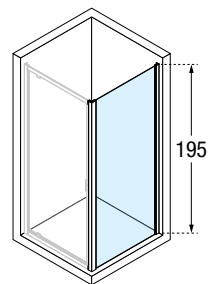

● IN STOCK UK
 (Other products) please check availability

Construction of the Code: Code + Left/Right + Glass + Profile = Final product Code

LUNES 2.0 F SIDE PANEL

STANDARD SIDE PANEL

| Dimensions | | Code | Glass | | | | Profile type / Price | | | |
|--------------------|-------------------|---------|-------|------|------|------------------|----------------------|--------|--------|-------------|
| Size | Actual dimensions | | 1 | 2 | 11 | 78 | A | B | K | J |
| | | | Clear | Aqua | Niva | Lunes 2.0 print. | White | Silver | Chrome | Matt Silver |
| F | | | | | | | | | | |
| STANDARD | | | | | | | | | | |
| 70 | 66 ↔ 72 | LUNF66- | ● | | | | | | | |
| 76 | 72 ↔ 78 | LUNF72- | ● | | | | | | | |
| 80 | 74 ↔ 80 | LUNF74- | ● | | | | | | | |
| 80 | 78 ↔ 84 | LUNF78- | ● | | | | | | | |
| 90 | 84 ↔ 90 | LUNF84- | ● | | | | | | | |
| 100 | 96 ↔ 102 | LUNF96- | ● | | | | | | | |
| OTHER SIZES | | | | | | | | | | |
| ◇ | 90 ↔ 96 | LUNF90- | ● | | | | | | | |