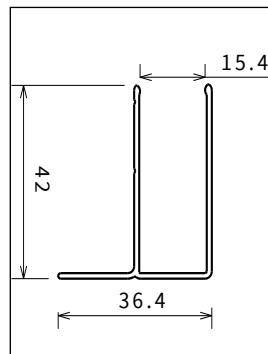

● IN STOCK UK
 (Other products) please check availability

Construction of the Code: Code + Left/Right + Glass + Profile = Final product Code

LUNES 2.0 F SIDE PANEL

STANDARD SIDE PANEL

| Dimensions | | Code | Glass | | | | Profile type / Price | | | |
|--------------------|-------------------|---------|-------|------|------|------------------|----------------------|--------|--------|-------------|
| Size | Actual dimensions | | 1 | 2 | 11 | 78 | A | B | K | J |
| | | | Clear | Aqua | Niva | Lunes 2.0 print. | White | Silver | Chrome | Matt Silver |
| F | | | | | | | | | | |
| STANDARD | | | | | | | | | | |
| 70 | 66 ↔ 72 | LUNF66- | ● | | | | | | | |
| 76 | 72 ↔ 78 | LUNF72- | ● | | | | | | | |
| 80 | 74 ↔ 80 | LUNF74- | ● | | | | | | | |
| 80 | 78 ↔ 84 | LUNF78- | ● | | | | | | | |
| 90 | 84 ↔ 90 | LUNF84- | ● | | | | | | | |
| 100 | 96 ↔ 102 | LUNF96- | ● | | | | | | | |
| OTHER SIZES | | | | | | | | | | |
| ◇ | 90 ↔ 96 | LUNF90- | ● | | | | | | | |

HANDLES

Chrome or white handle

OVERALL DIMENSIONS FIXING PROFILES

Standard profile
R-2A-2P-2PH-A-AH

| Profile type | Code |
|--------------|--------------------|
| White | P01BJMOST-A |
| Silver | P01BJMOST-B |
| Chrome | P01BJMOST-K |
| Matt Silver | P01BJMOST-J |

Take the measurements from wall to the external edge of the shower tray. Dimensions must be taken once the walls are finished and tiled, according to the above drawings.

Take the measurements from wall to wall at the bottom, at the top, in the middle and use the smallest. Dimensions must be taken once the walls are finished and tiled, according to the above drawings.