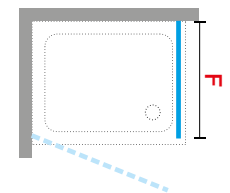

● IN STOCK UK
 (Other products) please check availability

Construction of the Code: Code + Glass + Profile = Final product Code

LUNES 2.0 FZ SIDE PANEL

MINIMAL SIDE PANEL

| Dimensions | | Code | Glass | | | | Profile type / Price | | | |
|--------------------|-------------------|----------|-------|------|------|------------------|----------------------|--------|--------|-------------|
| Size | Actual dimensions | | 1 | 2 | 11 | 78 | A | B | K | J |
| | F | | Clear | Aqua | Niva | Lunes 2.0 print. | White | Silver | Chrome | Matt Silver |
| STANDARD | | | | | | | | | | |
| 70 | 68 ↔ 71 | LUNFZ68- | ● | | | | | | | |
| 76 | 73 ↔ 76 | LUNFZ73- | ● | | | | | | | |
| 80 | 76 ↔ 79 | LUNFZ76- | ● | | | | | | | |
| 80 | 78 ↔ 81 | LUNFZ78- | ● | | | | | | | |
| 90 | 88 ↔ 91 | LUNFZ88- | ● | | | | | | | |
| 100 | 98 ↔ 101 | LUNFZ98- | ● | | | | | | | |
| OTHER SIZES | | | | | | | | | | |
| ◇ | 83 ↔ 86 | LUNFZ83- | ● | | | | | | | |
| ◇ | 93 ↔ 96 | LUNFZ93- | ● | | | | | | | |
| H 160 ↓ 200 | SPECIAL | LUNFZSP | | | | ◇ | | | | |
| L 23 ↔ 118 | | | | | | | | | | |