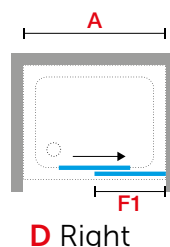

LUNES 2.0 2PH 2 PART SLIDER

SHOWER DOOR, 1 SLIDING DOOR + 1 FIXED PANEL IN LINE

FOR RECESS INSTALLATION OR COMBINED WITH A LATERAL SIDE PANEL LUNES 2.0 F OR FZ

| Dimensions | | | | Code | Left | Right | Glass | | | | Profile type / Price | | | | |
|--------------------|-------------------|----|--------|-----------|-------|-------|-------|------|------|------------------|----------------------|--------|--------|-------------|--|
| Size | Actual dimensions | | Access | | S- | D- | 1 | 2 | 11 | 78 | A | B | K | J | |
| | A | F1 | * | | | | Clear | Aqua | Niva | Lunes 2.0 print. | White | Silver | Chrome | Matt Silver | |
| STANDARD | | | | | | | | | | | | | | | |
| 100 | 96 ↔ 102 | 46 | 38 | LUN2PH96 | S- | D- | ● | | | | | | | | |
| 110 | 102 ↔ 108 | 49 | 41 | LUN2PH102 | S- | D- | ● | | | | | | | | |
| 110 | 108 ↔ 114 | 52 | 44 | LUN2PH108 | S- | D- | ● | | | | | | | | |
| 120 | 114 ↔ 120 | 55 | 47 | LUN2PH114 | S- | D- | ● | | | | | | | | |
| 130 | 126 ↔ 132 | 61 | 53 | LUN2PH126 | S- | D- | ● | | | | | | | | |
| 140 | 132 ↔ 138 | 64 | 56 | LUN2PH132 | S- | D- | ● | | | | | | | | |
| 140 | 138 ↔ 144 | 67 | 59 | LUN2PH138 | S- | D- | ● | | | | | | | | |
| 150 | 144 ↔ 150 | 70 | 62 | LUN2PH144 | S- | D- | ● | | | | | | | | |
| 160 | 156 ↔ 162 | 82 | 62 | LUN2PH156 | S- | D- | ● | | | | | | | | |
| 170 | 162 ↔ 168 | 85 | 65 | LUN2PH162 | S- | D- | ● | | | | | | | | |
| 170 | 168 ↔ 174 | 91 | 65 | LUN2PH168 | S- | D- | ● | | | | | | | | |
| 180 | 174 ↔ 180 | 97 | 65 | LUN2PH174 | S- | D- | ● | | | | | | | | |
| OTHER SIZES | | | | | | | | | | | | | | | |
| ◇ | 120 ↔ 126 | 58 | 50 | LUN2PH120 | S- | D- | | | | | | | | | |
| ◇ | 150 ↔ 156 | 76 | 62 | LUN2PH150 | S- | D- | | | | | | | | | |
| H 160 ↓ 200 | SPECIAL | | | LUN2PHDSP | Right | | | | | | ◇ | | | | |
| | | | | LUN2PHSSP | Left | | | | | | ◇ | | | | |