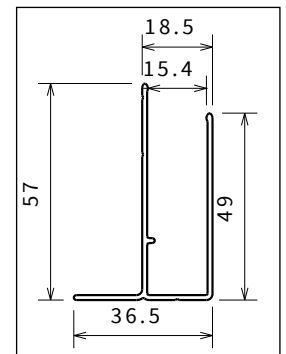

Extension Profile
G+FL-3PH-3P-S-B-G

Profile type	Code
White	P05BHCST-A
Silver	P05BHCST-B
Chrome	P05BHCST-K
Matt Silver	P05BHCST-J

HOW TO TAKE THE MEASUREMENTS

Take the measurements from wall to the external edge of the shower tray. Dimensions must be taken once the walls are finished and tiled, according to the above drawings.

Take the measurements from wall to wall at the bottom, at the top, in the middle and use the smallest. Dimensions must be taken once the walls are finished and tiled, according to the above drawings.