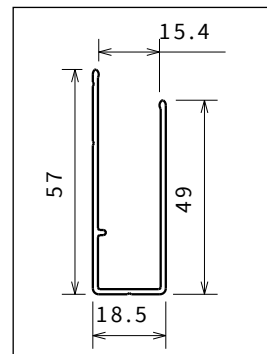

Extension Profile
R-2A-2P-2PH-A-AH

Profile type	Code
White	P05BHST-A
Silver	P05BHST-B
Chrome	P05BHST-K
Matt Silver	P05BHST-J