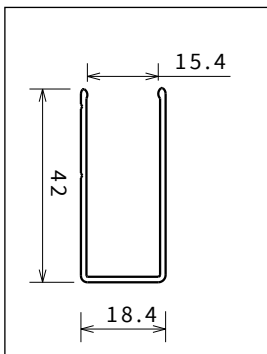

● IN STOCK UK
 (Other products) please check availability

Construction of the Code: Code + Left/Right + Glass + Profile = Final product Code

LUNES 2.0 F SIDE PANEL

STANDARD SIDE PANEL

| Dimensions | | Code | Glass | | | | Profile type / Price | | | |
|--------------------|-------------------|---------|-------|------|------|------------------|----------------------|--------|--------|-------------|
| Size | Actual dimensions | | 1 | 2 | 11 | 78 | A | B | K | J |
| | | | Clear | Aqua | Niva | Lunes 2.0 print. | White | Silver | Chrome | Matt Silver |
| F | | | | | | | | | | |
| STANDARD | | | | | | | | | | |
| 70 | 66 ↔ 72 | LUNF66- | ● | | | | | | | |
| 76 | 72 ↔ 78 | LUNF72- | ● | | | | | | | |
| 80 | 74 ↔ 80 | LUNF74- | ● | | | | | | | |
| 80 | 78 ↔ 84 | LUNF78- | ● | | | | | | | |
| 90 | 84 ↔ 90 | LUNF84- | ● | | | | | | | |
| 100 | 96 ↔ 102 | LUNF96- | ● | | | | | | | |
| OTHER SIZES | | | | | | | | | | |
| ◇ | 90 ↔ 96 | LUNF90- | ● | | | | | | | |

HANDLES

Chrome or white handle

OVERALL DIMENSIONS FIXING PROFILES

Standard profile
R-2A-2P-2PH-A-AH

| Profile type | Code |
|--------------|--------------------|
| White | P01BJMOST-A |
| Silver | P01BJMOST-B |
| Chrome | P01BJMOST-K |
| Matt Silver | P01BJMOST-J |

Take the measurements from wall to the external edge of the shower tray. Dimensions must be taken once the walls are finished and tiled, according to the above drawings.

Take the measurements from wall to wall at the bottom, at the top, in the middle and use the smallest. Dimensions must be taken once the walls are finished and tiled, according to the above drawings.