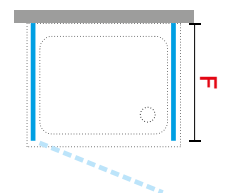

● IN STOCK UK
 (Other products) please check availability

Construction of the Code: Code + Left/Right + Glass + Profile = Final product Code

LUNES 2.0 F SIDE PANEL

STANDARD SIDE PANEL

| Dimensions | | Code | Glass | | | | Profile type / Price | | | |
|--------------------|-------------------|---------|-------|------|------|------------------|----------------------|--------|--------|-------------|
| Size | Actual dimensions | | 1 | 2 | 11 | 78 | A | B | K | J |
| | | | Clear | Aqua | Niva | Lunes 2.0 print. | White | Silver | Chrome | Matt Silver |
| F | | | | | | | | | | |
| STANDARD | | | | | | | | | | |
| 70 | 66 ↔ 72 | LUNF66- | ● | | | | | | | |
| 76 | 72 ↔ 78 | LUNF72- | ● | | | | | | | |
| 80 | 74 ↔ 80 | LUNF74- | ● | | | | | | | |
| 80 | 78 ↔ 84 | LUNF78- | ● | | | | | | | |
| 90 | 84 ↔ 90 | LUNF84- | ● | | | | | | | |
| 100 | 96 ↔ 102 | LUNF96- | ● | | | | | | | |
| OTHER SIZES | | | | | | | | | | |
| ◇ | 90 ↔ 96 | LUNF90- | ● | | | | | | | |