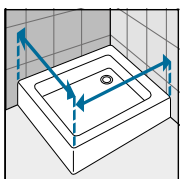

| Profile type | Code |
|--------------|--------------------|
| White | P05HAAST3-A |
| Silver | P05HAAST3-B |
| Chrome | P05HAAST3-K |
| Matt Silver | P05HAAST3-J |

Extension Profile
R-2A-2P-2PH-A-AH

| Profile type | Code |
|--------------|------------------|
| White | P05BHST-A |
| Silver | P05BHST-B |
| Chrome | P05BHST-K |
| Matt Silver | P05BHST-J |

Take the measurements from wall to the external edge of the shower tray. Dimensions must be taken once the walls are finished and tiled, according to the above drawings.

Take the measurements from wall to wall at the bottom, at the top, in the middle and use the smallest. Dimensions must be taken once the walls are finished and tiled, according to the above drawings.