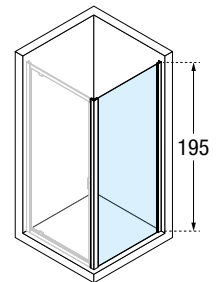

● IN STOCK UK
 (Other products) please check availability

Construction of the Code: Code + Glass + Profile = Final product Code

LUNES 2.0 FZ SIDE PANEL

MINIMAL SIDE PANEL

| Dimensions | | Code | Glass | | | | Profile type / Price | | | |
|--------------------|-------------------|----------|-------|------|------|------------------|----------------------|--------|--------|-------------|
| Size | Actual dimensions | | 1 | 2 | 11 | 78 | A | B | K | J |
| | F | | Clear | Aqua | Niva | Lunes 2.0 print. | White | Silver | Chrome | Matt Silver |
| STANDARD | | | | | | | | | | |
| 70 | 68 ↔ 71 | LUNFZ68- | ● | | | | | | | |
| 76 | 73 ↔ 76 | LUNFZ73- | ● | | | | | | | |
| 80 | 76 ↔ 79 | LUNFZ76- | ● | | | | | | | |
| 80 | 78 ↔ 81 | LUNFZ78- | ● | | | | | | | |
| 90 | 88 ↔ 91 | LUNFZ88- | ● | | | | | | | |
| 100 | 98 ↔ 101 | LUNFZ98- | ● | | | | | | | |
| OTHER SIZES | | | | | | | | | | |
| ◇ | 83 ↔ 86 | LUNFZ83- | ● | | | | | | | |
| ◇ | 93 ↔ 96 | LUNFZ93- | ● | | | | | | | |
| H 160 ↓ 200 | SPECIAL | LUNFZSP | | | | ◇ | | | | |
| L 23 ↔ 118 | | | | | | | | | | |