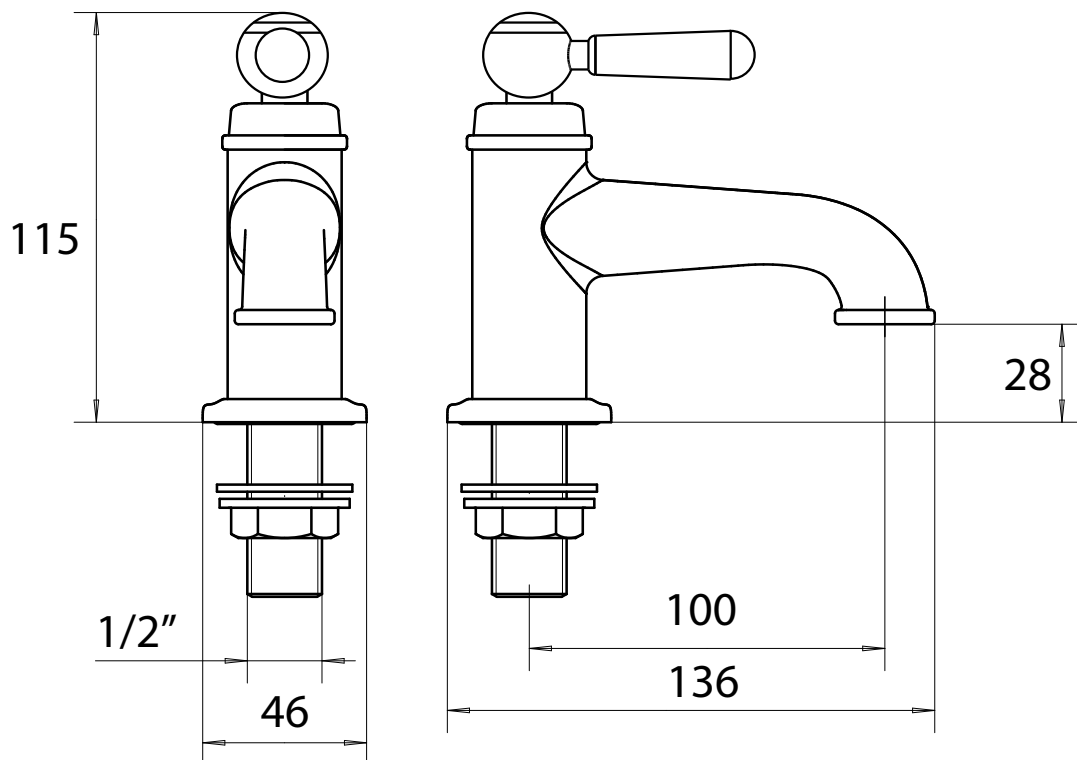

Technical Data Sheet

Lansdown Basin Taps (Pair)

TLD70 (Chrome), TLD7004 (Brass)

TAVISTOCK
inspiring bathrooms

No.	Description	Code	Fixings Included
1	Lansdown Basin Taps (Pair)	TLD70, TLD7004	YES

Chrome Plated

Brass PVD
(physical vapour deposition)

FLOW RATE DATA IS TESTED UNDER LABORATORY CONDITIONS: ACTUAL FLOW RATE MAY VARY DEPENDING ON DOMESTIC SUPPLY AND ACCESSORIES

Pressure:	Flow Rate:
0.2bar	6.6 litres / min
0.5bar	9.7 litres / min
1bar	13.5 litres / min
2bar	18.7 litres / min
3bar	23 litres / min

Dimensions

Diagrams not to scale. All dimensions in mm (tolerance of +/-5mm)

*Dimensions are subject to change, customers are advised to measure Actual product before commencing installation.

FAQs

What is the size of the tap plumbing connection? 1/2" BSP threaded