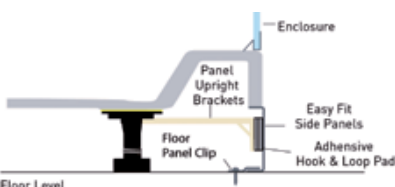

LOW PROFILE FLAT TOP WITH EASY PLUMB KIT

Panel + Feet Packs to convert Low profile trays to riser trays

Measurements (cm)	Code	Price
Panel and feet Kit up to 120 cm	KPU01	
120 cm extension pack up to 170 cm	KPU02	
Panel and feet Kit for all Quadrants	KPU03	

● IN STOCK UK

(Other products)
Please check availability