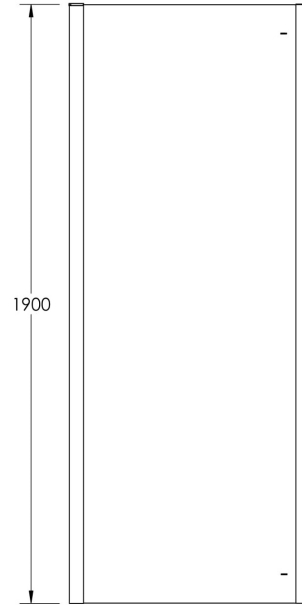

Sales Code: M10EP-E8

Description: 1000 Side Panel 8mm

Code	Description	Adjustment (mm)	
M70EP-E8	700 Side Panel	665	690
M76EP-E8	760 Side Panel	725	750
M80EP-E8	800 Side Panel	765	790
M90EP-E8	900 Side Panel	865	890
M10EP-E8	1000 Side Panel	965	990

**Product Dimensions**

Height (mm):	1900
Width (mm):	990
Depth (mm):	31
Nett Weight (kg):	40.6

**Packaging Dimensions**

Height (mm):	1960
Width (mm):	1010
Length (mm):	95
Gross Weight (kg):	40.6

**Packaging Data**

Box Colour:	Brown Cardboard Box - Printed
Box Qty:	1
Label Size:	100 x 50
Label Colour:	Not Applicable
Label Qty:	0

**Outer Box Dimensions (If Applicable)**

Height (mm):	
Width (mm):	
Depth (mm):	
Length (mm):	
Gross Weight (kg):	
Barcode:	5055369080687

**Product Details**

Country of Origin:	China
Fitting Instruction:	No
CE Approval:	Yes
Profile Material:	Aluminium
Profile Finish:	Polished Chrome
Adjustments (mm):	965mm -990mm
Entry Width (mm):	N/A
Swing In Dim (mm):	N/A
Swing Out Dim (mm):	N/A
Radius (mm):	Not Applicable
Glass Thickness (mm):	8
Easy Fit:	No
Easy Clean:	Yes
Handle Style:	Not Applicable
Handle Material:	Not Applicable
Enclosure Design:	Semi-Frameless
Wheel Type:	Not Applicable
Support Bar Included:	Support Bar Not Included
Extras:	Screw Cover Strip