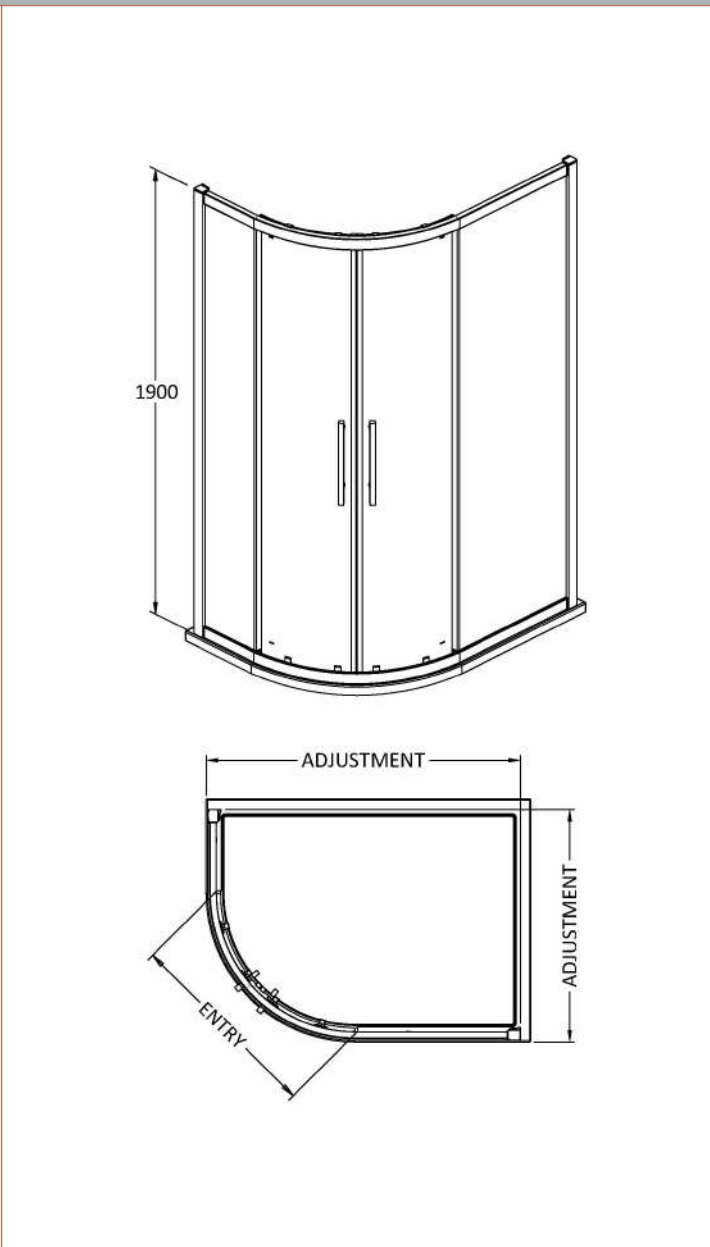

### Packaging Details

Barcode: 5055275815922

Sales Code: M1280Q-E8B

Description: Apex 1200X800 Off/Set Quad Pack B

**Product Dimensions**

Height (mm):	1900
Width (mm):	780
Depth (mm):	1180
Nett Weight (kg):	35.2

**Packaging Dimensions**

Height (mm):	1940
Width (mm):	430
Length (mm):	90
Gross Weight (kg):	35.2

**Packaging Data**

Box Colour:	Brown Cardboard Box - Printed
Box Qty:	1
Label Size:	100 x 50
Label Colour:	Not Applicable
Label Qty:	0

**Outer Box Dimensions (If Applicable)**

Height (mm):	
Width (mm):	
Depth (mm):	
Length (mm):	
Gross Weight (kg):	
Barcode:	5055369075072

**Product Details**

Country of Origin:	China
Fitting Instruction:	No
CE & UKCA:	N/A
Profile Material:	Aluminium
Profile Finish:	Chrome
Adjustments (mm):	1160mm-1180mm / 760mm-780mm
Entry Width (mm):	455mm
Swing In Dim (mm):	N/A
Swing Out Dim (mm):	N/A
Radius (mm):	538 mm
Glass Thickness (mm):	8
Easy Fit:	Yes
Easy Clean:	Yes
Handle Style:	Not Applicable
Handle Material:	Not Applicable
Enclosure Design:	Framed
Wheel Type:	Not Applicable
Support Bar Included:	Support Bar Not Included
Extras:	None

### Product Dimensions

Height (mm):	1900
Width (mm):	1180
Depth (mm):	780
Nett Weight (kg):	39.1