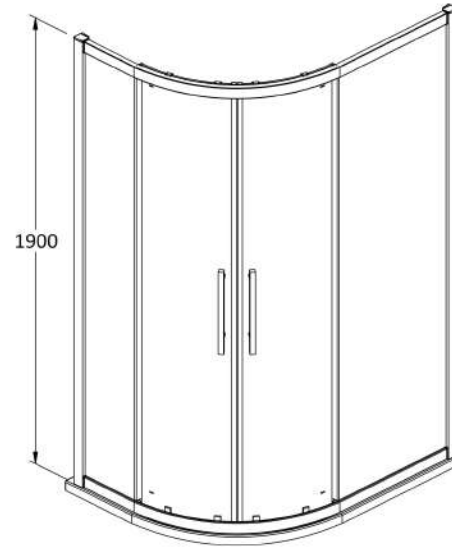

### Packaging Details

Barcode: 5055275815922

Sales Code: M1280Q-E8B

Description: Apex 1200X800 Off/Set Quad Pack B

**Product Dimensions**

Height (mm):	1900
Width (mm):	780
Depth (mm):	1180
Nett Weight (kg):	35.2

**Outer Box Dimensions (If Applicable)**

Height (mm):	
Width (mm):	
Depth (mm):	
Length (mm):	
Gross Weight (kg):	
Barcode:	5055369075072

**Product Details**

Country of Origin:	China
Fitting Instruction:	No
CE & UKCA:	N/A
Profile Material:	Aluminium
Profile Finish:	Chrome
Adjustments (mm):	1160mm-1180mm / 760mm-780mm
Entry Width (mm):	455mm
Swing In Dim (mm):	N/A
Swing Out Dim (mm):	N/A
Radius (mm):	538 mm
Glass Thickness (mm):	8
Easy Fit:	Yes
Easy Clean:	Yes
Handle Style:	Not Applicable
Handle Material:	Not Applicable
Enclosure Design:	Framed
Wheel Type:	Not Applicable
Support Bar Included:	Support Bar Not Included
Extras:	None

### Product Dimensions

Height (mm):	1900
Width (mm):	1180
Depth (mm):	780
Nett Weight (kg):	39.1

### Packaging Dimensions

Height (mm):	1960
Width (mm):	725
Length (mm):	110
Gross Weight (kg):	39.1