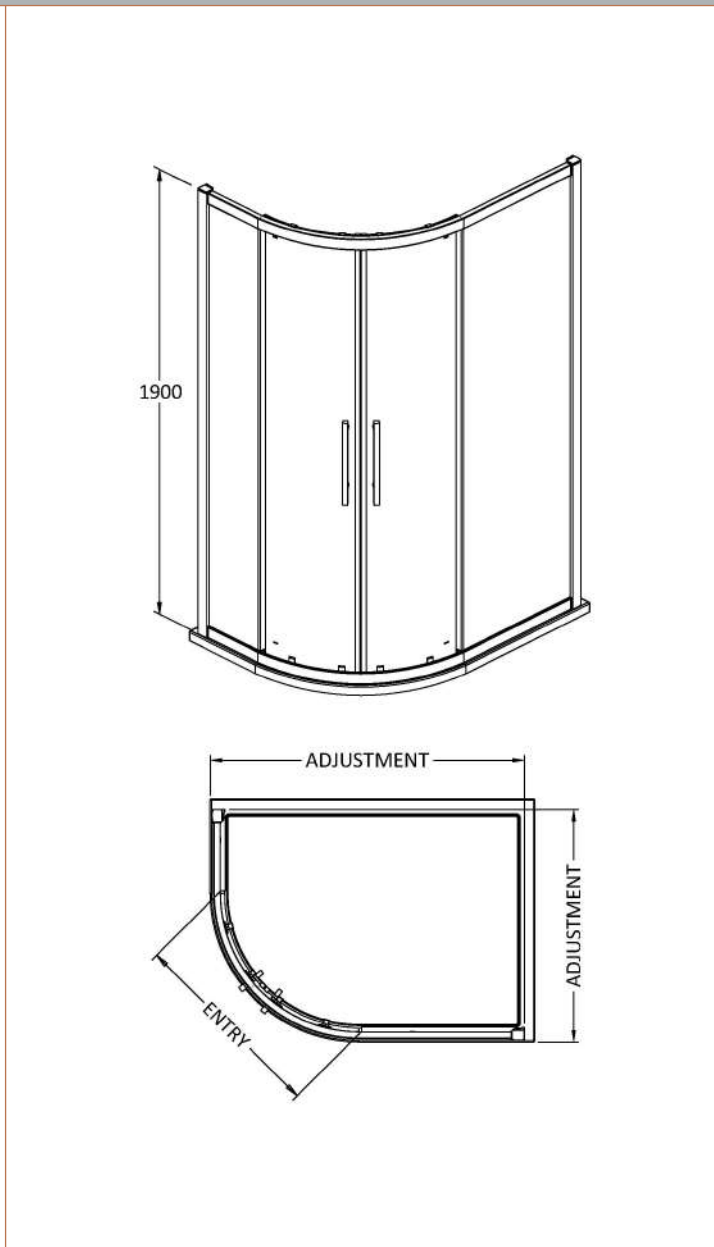

### Packaging Details

Barcode: 5055275815922

Sales Code: M1280Q-E8B

Description: Apex 1200X800 Off/Set Quad Pack B

**Product Dimensions**

Height (mm):	1900
Width (mm):	780
Depth (mm):	1180
Nett Weight (kg):	35.2

**Packaging Dimensions**

Height (mm):	1940
Width (mm):	430
Length (mm):	90
Gross Weight (kg):	35.2

**Packaging Data**

Box Colour:	Brown Cardboard Box - Printed
Box Qty:	1
Label Size:	100 x 50
Label Colour:	Not Applicable
Label Qty:	0

**Outer Box Dimensions (If Applicable)**

Height (mm):	
Width (mm):	
Depth (mm):	
Length (mm):	
Gross Weight (kg):	
Barcode:	5055369075072

**Product Details**

Country of Origin:	China
Fitting Instruction:	No
CE & UKCA:	N/A
Profile Material:	Aluminium
Profile Finish:	Chrome
Adjustments (mm):	1160mm-1180mm / 760mm-780mm
Entry Width (mm):	455mm
Swing In Dim (mm):	N/A
Swing Out Dim (mm):	N/A
Radius (mm):	538 mm
Glass Thickness (mm):	8
Easy Fit:	Yes
Easy Clean:	Yes
Handle Style:	Not Applicable
Handle Material:	Not Applicable
Enclosure Design:	Framed
Wheel Type:	Not Applicable
Support Bar Included:	Support Bar Not Included
Extras:	None

### Product Dimensions

Height (mm):	1900
Width (mm):	1180
Depth (mm):	780
Nett Weight (kg):	39.1