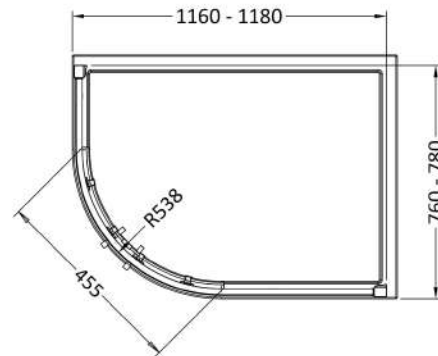

### Packaging Details

Barcode: 5055275815922

Sales Code: M1280Q-E8B

Description: Apex 1200X800 Off/Set Quad Pack B

**Product Dimensions**

Height (mm):	1900
Width (mm):	780
Depth (mm):	1180
Nett Weight (kg):	35.2

**Packaging Dimensions**

Height (mm):	1940
Width (mm):	430
Length (mm):	90
Gross Weight (kg):	35.2

**Packaging Data**

Box Colour:	Brown Cardboard Box - Printed
Box Qty:	1
Label Size:	100 x 50
Label Colour:	Not Applicable
Label Qty:	0

### Product Dimensions

Height (mm):	1900
Width (mm):	1180
Depth (mm):	780
Nett Weight (kg):	39.1

### Packaging Dimensions

Height (mm):	1960
Width (mm):	725
Length (mm):	110
Gross Weight (kg):	39.1