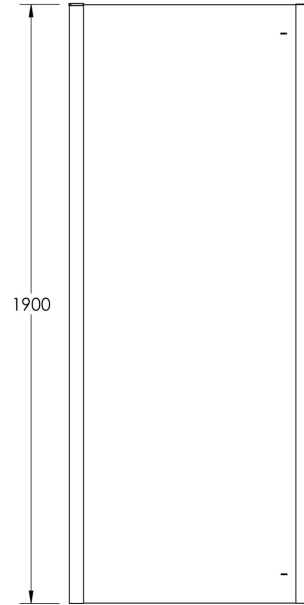

Sales Code: M70EP-E8

Description: 700 Side Panel 8mm

Code	Description	Adjustment (mm)	
M70EP-E8	700 Side Panel	665	690
M76EP-E8	760 Side Panel	725	750
M80EP-E8	800 Side Panel	765	790
M90EP-E8	900 Side Panel	865	890
M10EP-E8	1000 Side Panel	965	990

Product Dimensions

Height (mm):	1900
Width (mm):	690
Depth (mm):	31
Nett Weight (kg):	28.1

Packaging Dimensions

Height (mm):	80
Width (mm):	700
Length (mm):	1900
Gross Weight (kg):	28.1

Packaging Data

Box Colour:	Brown Cardboard Box - Printed
Box Qty:	1
Label Size:	100 x 50
Label Colour:	Not Applicable
Label Qty:	0

Outer Box Dimensions (If Applicable)

Height (mm):	
Width (mm):	
Depth (mm):	
Length (mm):	
Gross Weight (kg):	
Barcode:	5055369080649

Product Details

Country of Origin:	China
Fitting Instruction:	No
CE Approval:	Yes
Profile Material:	Aluminium
Profile Finish:	Polished Chrome
Adjustments (mm):	665mm -690mm
Entry Width (mm):	N/A
Swing In Dim (mm):	N/A
Swing Out Dim (mm):	N/A
Radius (mm):	Not Applicable
Glass Thickness (mm):	8
Easy Fit:	No
Easy Clean:	Yes
Handle Style:	Not Applicable
Handle Material:	Not Applicable
Enclosure Design:	Semi-Frameless
Wheel Type:	Not Applicable
Support Bar Included:	Support Bar Not Included
Extras:	Screw Cover Strip