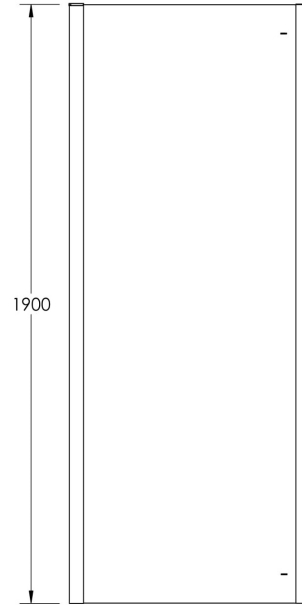

Sales Code: M76EP-E8

Description: 760 Side Panel 8mm

Code	Description	Adjustment (mm)	
M70EP-E8	700 Side Panel	665	690
M76EP-E8	760 Side Panel	725	750
M80EP-E8	800 Side Panel	765	790
M90EP-E8	900 Side Panel	865	890
M10EP-E8	1000 Side Panel	965	990

Product Dimensions

Height (mm):	1900
Width (mm):	750
Depth (mm):	31
Nett Weight (kg):	30.3

Packaging Dimensions

Height (mm):	1960
Width (mm):	770
Length (mm):	95
Gross Weight (kg):	30.3

Packaging Data

Box Colour:	Brown Cardboard Box - Printed
Box Qty:	1
Label Size:	100 x 50
Label Colour:	Not Applicable
Label Qty:	0

Outer Box Dimensions (If Applicable)

Height (mm):	
Width (mm):	
Depth (mm):	
Length (mm):	
Gross Weight (kg):	
Barcode:	5055369080656

Product Details

Country of Origin:	China
Fitting Instruction:	No
CE Approval:	Yes
Profile Material:	Aluminium
Profile Finish:	Polished Chrome
Adjustments (mm):	725mm -750mm
Entry Width (mm):	N/A
Swing In Dim (mm):	N/A
Swing Out Dim (mm):	N/A
Radius (mm):	Not Applicable
Glass Thickness (mm):	8
Easy Fit:	No
Easy Clean:	Yes
Handle Style:	Not Applicable
Handle Material:	Not Applicable
Enclosure Design:	Semi-Frameless
Wheel Type:	Not Applicable
Support Bar Included:	Support Bar Not Included
Extras:	Screw Cover Strip