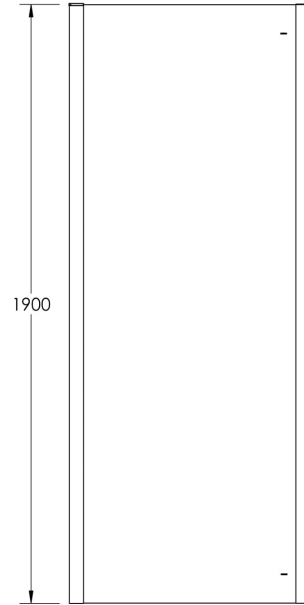

Sales Code: M80EP-E8

Description: 800 Side Panel 8mm

Code	Description	Adjustment (mm)	
M70EP-E8	700 Side Panel	665	690
M76EP-E8	760 Side Panel	725	750
M80EP-E8	800 Side Panel	765	790
M90EP-E8	900 Side Panel	865	890
M10EP-E8	1000 Side Panel	965	990

Product Dimensions

Height (mm):	1900
Width (mm):	790
Depth (mm):	31
Nett Weight (kg):	31.4

Packaging Dimensions

Height (mm):	1970
Width (mm):	820
Length (mm):	90
Gross Weight (kg):	31.4

Packaging Data

Box Colour:	Brown Cardboard Box - Printed
Box Qty:	1
Label Size:	100 x 50
Label Colour:	Not Applicable
Label Qty:	0

Outer Box Dimensions (If Applicable)

Height (mm):	
Width (mm):	
Depth (mm):	
Length (mm):	
Gross Weight (kg):	
Barcode:	5055369080663

Product Details

Country of Origin:	China
Fitting Instruction:	No
CE Approval:	Yes
Profile Material:	Aluminium
Profile Finish:	Polished Chrome
Adjustments (mm):	765mm -790mm
Entry Width (mm):	N/A
Swing In Dim (mm):	N/A
Swing Out Dim (mm):	N/A
Radius (mm):	Not Applicable
Glass Thickness (mm):	8
Easy Fit:	No
Easy Clean:	Yes
Handle Style:	Not Applicable
Handle Material:	Not Applicable
Enclosure Design:	Semi-Frameless
Wheel Type:	Not Applicable
Support Bar Included:	Support Bar Not Included
Extras:	Screw Cover Strip