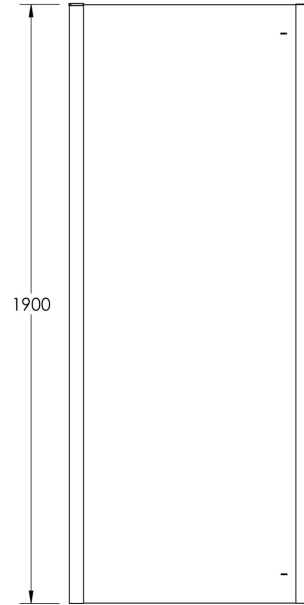

Sales Code: M90EP-E8

Description: 900 Side Panel 8mm

Code	Description	Adjustment (mm)	
M70EP-E8	700 Side Panel	665	690
M76EP-E8	760 Side Panel	725	750
M80EP-E8	800 Side Panel	765	790
M90EP-E8	900 Side Panel	865	890
M10EP-E8	1000 Side Panel	965	990

Product Dimensions

Height (mm):	1900
Width (mm):	890
Depth (mm):	31
Nett Weight (kg):	35.1

Packaging Dimensions

Height (mm):	1970
Width (mm):	920
Length (mm):	90
Gross Weight (kg):	35.1

Packaging Data

Box Colour:	Brown Cardboard Box - Printed
Box Qty:	1
Label Size:	100 x 50
Label Colour:	Not Applicable
Label Qty:	0

Outer Box Dimensions (If Applicable)

Height (mm):	
Width (mm):	
Depth (mm):	
Length (mm):	
Gross Weight (kg):	
Barcode:	5055369080670

Product Details

Country of Origin:	China
Fitting Instruction:	No
CE Approval:	Yes
Profile Material:	Aluminium
Profile Finish:	Polished Chrome
Adjustments (mm):	865mm -890mm
Entry Width (mm):	N/A
Swing In Dim (mm):	N/A
Swing Out Dim (mm):	N/A
Radius (mm):	Not Applicable
Glass Thickness (mm):	8
Easy Fit:	No
Easy Clean:	Yes
Handle Style:	Not Applicable
Handle Material:	Not Applicable
Enclosure Design:	Semi-Frameless
Wheel Type:	Not Applicable
Support Bar Included:	Support Bar Not Included
Extras:	Screw Cover Strip