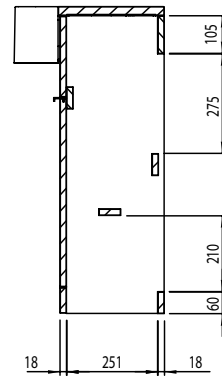

Technical Data Sheet

MATCH 1200mm Combination Unit LH / RH

What's in the box: 1x MAT12LX or 1x MAT12RX

TAVISTOCK
inspiring bathrooms

*Reference basin TDS for further info
NOTE: LH unit shown, reverse dimensions for RH

***Fixing point dimensions are for guidance only/the positions of wall fixing must be checked when product is received.

Diagrams not to scale
All dimensions in mm
Tolerance of +/-5mm

FAQs

Q: How big is the plumbing void?