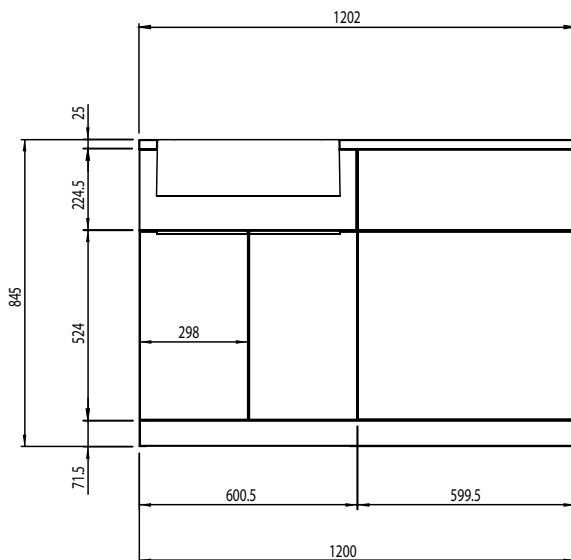

Technical Data Sheet

MATCH 1200mm Combination Unit LH / RH

What's in the box: 1x MAT12LX or 1x MAT12RX

TAVISTOCK
inspiring bathrooms

*Reference basin TDS for further info
NOTE: LH unit shown, reverse dimensions for RH