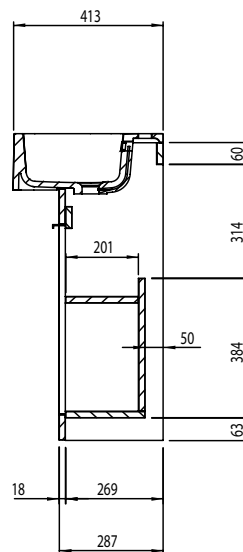

Technical Data Sheet

MATCH 1200mm Combination Unit LH / RH

What's in the box: 1x MAT12LX or 1x MAT12RX

TAVISTOCK
inspiring bathrooms

*Reference basin TDS for further info
NOTE: LH unit shown, reverse dimensions for RH

***Fixing point dimensions are for guidance only/the positions of wall fixing must be checked when product is received.

Diagrams not to scale
All dimensions in mm
Tolerance of +/-5mm

FAQs

Q: How big is the plumbing void?

Q: Can the doors be adjusted?

A: The door can be adjusted as detailed in the supplied

instructions. A: No, the shelf can't be removed.

Q: Is the shelf removable?

Q: What is the shelf capacity?

A: Shelf maximum depth: 201mm.