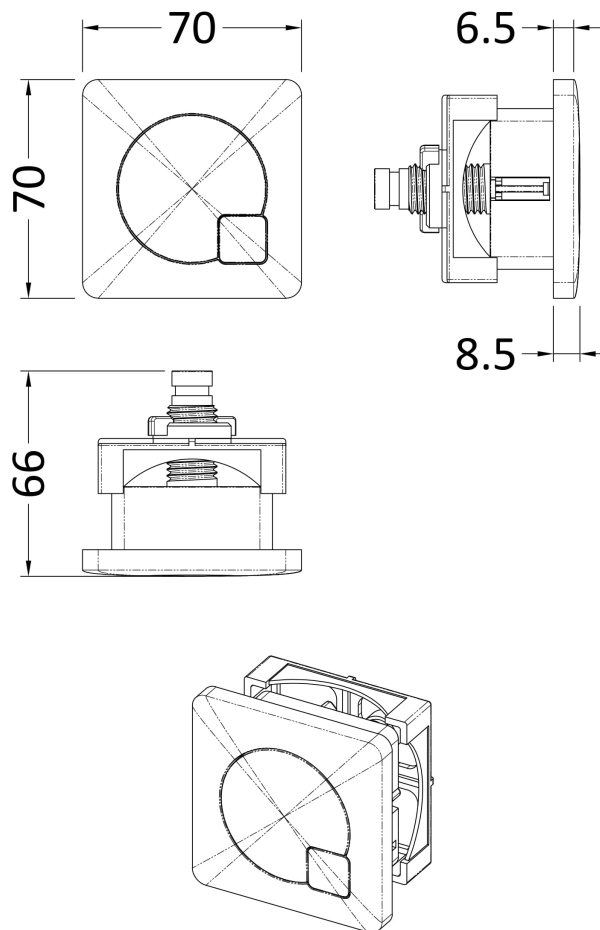

Sales Code: MDPB03

Description: Square Dual Flush Push Button

Product Dimensions

Length (mm):	
Width (mm):	70
Height (mm):	70
Depth (mm):	99
Nett Weight (kg):	0.2

Packaging Dimensions

Height (mm):	50
Width (mm):	155
Depth (mm):	80
Gross Weight (kg):	0.2

Packaging Data

Box Colour:	White Cardboard Box
Box Qty:	1
Label Size:	100 x 50
Label Colour:	White Label
Label Qty:	1

Outer Box Dimensions (If Applicable)

Height (mm):	
Width (mm):	
Length (mm):	
Depth (mm):	
Gross Weight (kg):	
Barcode:	5056211893158

Product Details

Country of Origin:	China
Fitting Instruction:	No
CE Certification:	
Product Material:	ABS
Heating Element Wattage:	Not Applicable
Colour/Finish:	Brushed Brass
Product Diameter:	
Connection Size:	N/A