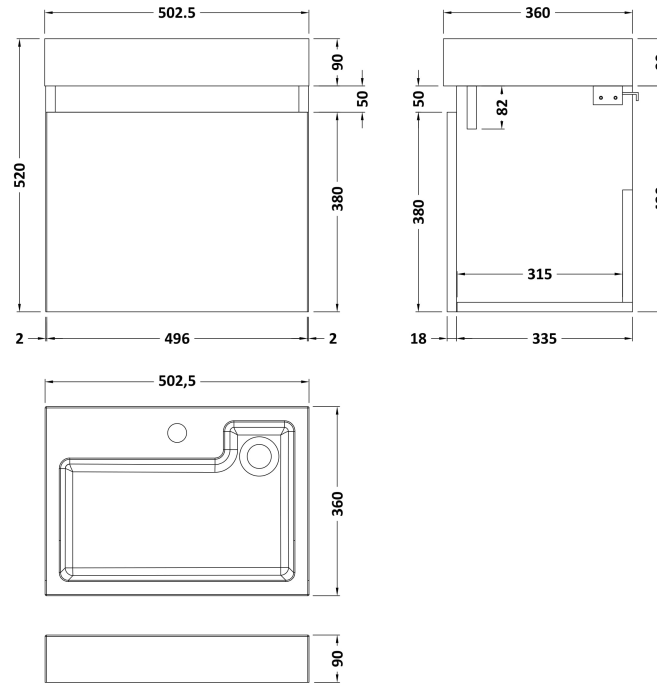

Sales Code: MER001

Description: 500X360 Wh 1-Door Vanity & Basin

Packaging Details

Barcode: 5056211801146

Sales Code: MOZ182

Description: 500X360 Wh 1-Door Unit

Product Dimensions

Height (mm):	430
Width (mm):	500
Depth (mm):	353
Nett Weight (kg):	10

Packaging Dimensions

Height (mm):	375
Width (mm):	520
Depth (mm):	450
Gross Weight (kg):	11

Packaging Data

Box Colour:	Brown Cardboard Box
Box Qty:	
Label Size:	x
Label Colour:	Not Applicable
Label Qty:	0

Sales Code: PMB022

Description: 2 In 1 Polymarble Basin 503 X 360 Rw

Product Dimensions

Height (mm):	90
Width (mm):	503
Depth (mm):	360
Nett Weight (kg):	11.5

Packaging Dimensions

Height (mm):	110
Width (mm):	525
Depth (mm):	380
Gross Weight (kg):	12

Packaging Data

Box Colour:	Brown Cardboard Box - Printed
Box Qty:	1
Label Size:	100 x 50
Label Colour:	White Label
Label Qty:	2

Outer Box Dimensions (If Applicable)

Height (mm):	
Width (mm):	
Depth (mm):	
Gross Weight (kg):	
Barcode:	5055275819524