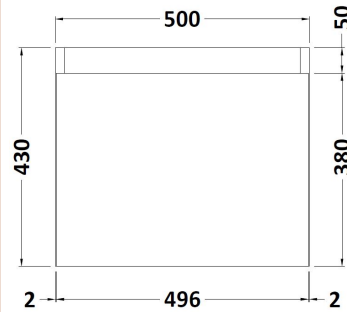

Sales Code: MER001

Description: 500X360 Wh 1-Door Vanity & Basin

Packaging Details

Barcode: 5056211801146

Sales Code: MOZ182

Description: 500X360 Wh 1-Door Unit

Product Dimensions

Height (mm):	430
Width (mm):	500
Depth (mm):	353
Nett Weight (kg):	10

Packaging Dimensions

Height (mm):	375
Width (mm):	520
Depth (mm):	450
Gross Weight (kg):	11

Packaging Data

Box Colour:	Brown Cardboard Box
Box Qty:	
Label Size:	x
Label Colour:	Not Applicable
Label Qty:	0

Sales Code: PMB022

Description: 2 In 1 Polymarble Basin 503 X 360 Rw

Product Dimensions

Height (mm):	90
Width (mm):	503
Depth (mm):	360
Nett Weight (kg):	11.5

Packaging Dimensions

Height (mm):	110
Width (mm):	525
Depth (mm):	380
Gross Weight (kg):	12

Packaging Data

Box Colour:	Brown Cardboard Box - Printed
Box Qty:	1
Label Size:	100 x 50
Label Colour:	White Label
Label Qty:	2

Outer Box Dimensions (If Applicable)

Height (mm):	
Width (mm):	
Depth (mm):	
Gross Weight (kg):	
Barcode:	5055275819524