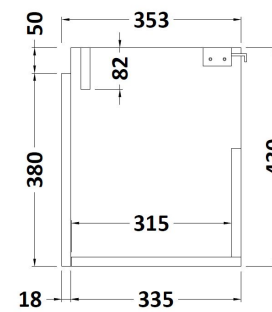

Sales Code: MER001

Description: 500X360 Wh 1-Door Vanity & Basin

Packaging Details

Barcode: 5056211801146

Sales Code: MOZ182

Description: 500X360 Wh 1-Door Unit

Product Dimensions

Height (mm):	430
Width (mm):	500
Depth (mm):	353
Nett Weight (kg):	10

Packaging Dimensions

Height (mm):	375
Width (mm):	520
Depth (mm):	450
Gross Weight (kg):	11

Packaging Data

Box Colour:	Brown Cardboard Box
Box Qty:	
Label Size:	x
Label Colour:	Not Applicable
Label Qty:	0

Sales Code: PMB022

Description: 2 In 1 Polymarble Basin 503 X 360 Rw

Product Dimensions

Height (mm):	90
Width (mm):	503
Depth (mm):	360
Nett Weight (kg):	11.5

Packaging Dimensions

Height (mm):	110
Width (mm):	525
Depth (mm):	380
Gross Weight (kg):	12

Packaging Data

Box Colour:	Brown Cardboard Box - Printed
Box Qty:	1
Label Size:	100 x 50
Label Colour:	White Label
Label Qty:	2

Outer Box Dimensions (If Applicable)

Height (mm):	
Width (mm):	
Depth (mm):	
Gross Weight (kg):	
Barcode:	5055275819524