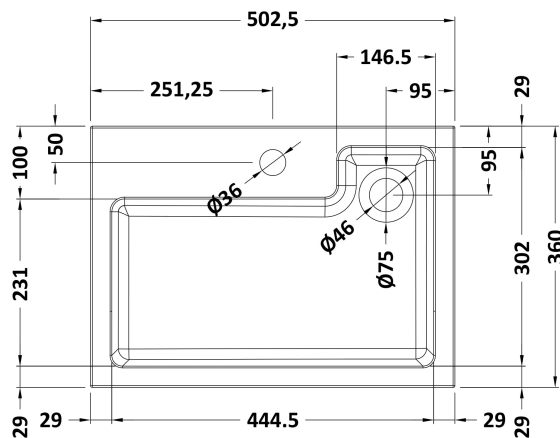

Packaging Dimensions

Height (mm):	375
Width (mm):	520
Depth (mm):	450
Gross Weight (kg):	11

Packaging Data

Box Colour:	Brown Cardboard Box
Box Qty:	
Label Size:	x
Label Colour:	Not Applicable
Label Qty:	0

Outer Box Dimensions (If Applicable)

Height (mm):	
Width (mm):	
Depth (mm):	
Gross Weight (kg):	
Barcode:	5055275883617

Product Details

Country of Origin:	China
Fitting Instruction:	No
CE Certification:	N/A
FSC Certified Materials:	Yes
Colour:	Gloss White
Construction Method:	Cam & Wood Dowel
Construction Type:	Rigid
Cabinet Finish:	MFC Painted Gloss
Fascia Finish:	MFC Painted Gloss
Cabinet Thickness (mm):	16
Fascia Thickness (mm):	18
Drawer Included:	No
Drawer Type:	Not Applicable
No of Shelves:	0
Hinge Type:	95 Degree Soft Close
Hinge Included:	Yes
Adjustable Legs:	No, Not Required
Fixings Included:	Yes
Handle Style:	Not Applicable
Waste Shroud:	Not Applicable
Handle Included:	No, Not Required
Handle Type:	Not Applicable

Sales Code: PMB022

Description: 2 In 1 Polymarble Basin 503 X 360 Rw

Product Dimensions

Height (mm):	90
Width (mm):	503
Depth (mm):	360
Nett Weight (kg):	11.5

Packaging Dimensions

Height (mm):	110
Width (mm):	525
Depth (mm):	380
Gross Weight (kg):	12

Packaging Data

Box Colour:	Brown Cardboard Box - Printed
Box Qty:	1
Label Size:	100 x 50
Label Colour:	White Label
Label Qty:	2

Outer Box Dimensions (If Applicable)

Height (mm):	
Width (mm):	
Depth (mm):	
Gross Weight (kg):	
Barcode:	5055275819524