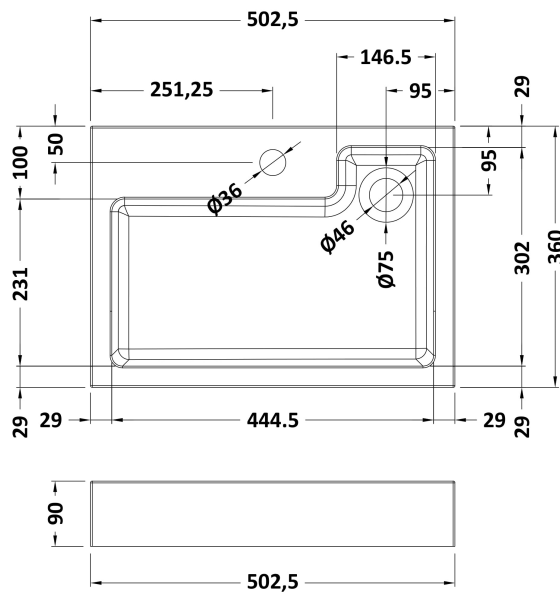

### Product Dimensions

Height (mm):	430
Width (mm):	500
Depth (mm):	353
Nett Weight (kg):	10

### Packaging Dimensions

Height (mm):	375
Width (mm):	520
Depth (mm):	450
Gross Weight (kg):	11

### Outer Box Dimensions (If Applicable)

Height (mm):	
Width (mm):	
Depth (mm):	
Gross Weight (kg):	
Barcode:	5055275883655

### Product Dimensions

Height (mm):	90
Width (mm):	503
Depth (mm):	360
Nett Weight (kg):	11.5