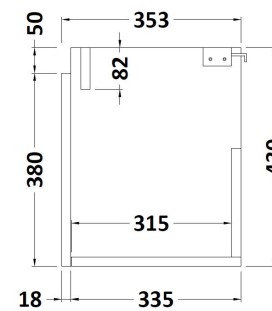

### Product Dimensions

Height (mm):	430
Width (mm):	500
Depth (mm):	353
Nett Weight (kg):	10

### Packaging Dimensions

Height (mm):	375
Width (mm):	520
Depth (mm):	450
Gross Weight (kg):	11

### Product Dimensions

Height (mm):	90
Width (mm):	503
Depth (mm):	360
Nett Weight (kg):	11.5

### Packaging Dimensions

Height (mm):	110
Width (mm):	525
Depth (mm):	380
Gross Weight (kg):	12