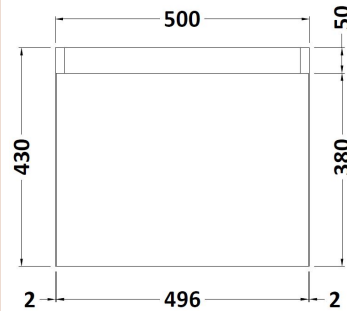

### Product Dimensions

Height (mm):	430
Width (mm):	500
Depth (mm):	353
Nett Weight (kg):	10

### Packaging Dimensions

Height (mm):	375
Width (mm):	520
Depth (mm):	450
Gross Weight (kg):	11

### Product Dimensions

Height (mm):	90
Width (mm):	503
Depth (mm):	360
Nett Weight (kg):	11.5

### Packaging Dimensions

Height (mm):	110
Width (mm):	525
Depth (mm):	380
Gross Weight (kg):	12