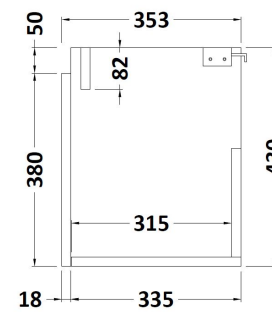

Sales Code: MER004

Description: 500X360 Wh 1-Door Vanity & Basin

Packaging Details

Barcode: 5056211801177

Sales Code: MOZ582

Description: 500X360 Wh 1-Door Unit

Product Dimensions

Height (mm):	430
Width (mm):	500
Depth (mm):	353
Nett Weight (kg):	10

Packaging Dimensions

Height (mm):	375
Width (mm):	520
Depth (mm):	450
Gross Weight (kg):	11

Packaging Data

Box Colour:	Brown Cardboard Box
Box Qty:	1
Label Size:	50 x 100
Label Colour:	White Label
Label Qty:	2

Sales Code: PMB022

Description: 2 In 1 Polymarble Basin 503 X 360 Rw

Product Dimensions

Height (mm):	90
Width (mm):	503
Depth (mm):	360
Nett Weight (kg):	11.5

Packaging Dimensions

Height (mm):	110
Width (mm):	525
Depth (mm):	380
Gross Weight (kg):	12

Packaging Data

Box Colour:	Brown Cardboard Box - Printed
Box Qty:	1
Label Size:	100 x 50
Label Colour:	White Label
Label Qty:	2

Outer Box Dimensions (If Applicable)

Height (mm):	
Width (mm):	
Depth (mm):	
Gross Weight (kg):	
Barcode:	5055275819524