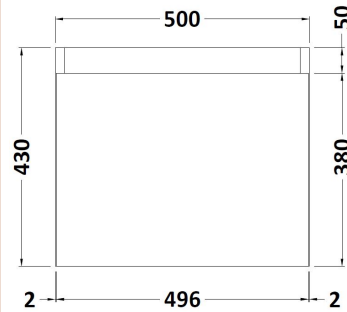

Sales Code: MER004

Description: 500X360 Wh 1-Door Vanity & Basin

Packaging Details

Barcode: 5056211801177

Sales Code: MOZ582

Description: 500X360 Wh 1-Door Unit

Product Dimensions

Height (mm):	430
Width (mm):	500
Depth (mm):	353
Nett Weight (kg):	10

Packaging Dimensions

Height (mm):	375
Width (mm):	520
Depth (mm):	450
Gross Weight (kg):	11

Packaging Data

Box Colour:	Brown Cardboard Box
Box Qty:	1
Label Size:	50 x 100
Label Colour:	White Label
Label Qty:	2

Sales Code: PMB022

Description: 2 In 1 Polymarble Basin 503 X 360 Rw

Product Dimensions

Height (mm):	90
Width (mm):	503
Depth (mm):	360
Nett Weight (kg):	11.5

Packaging Dimensions

Height (mm):	110
Width (mm):	525
Depth (mm):	380
Gross Weight (kg):	12

Packaging Data

Box Colour:	Brown Cardboard Box - Printed
Box Qty:	1
Label Size:	100 x 50
Label Colour:	White Label
Label Qty:	2

Outer Box Dimensions (If Applicable)

Height (mm):	
Width (mm):	
Depth (mm):	
Gross Weight (kg):	
Barcode:	5055275819524