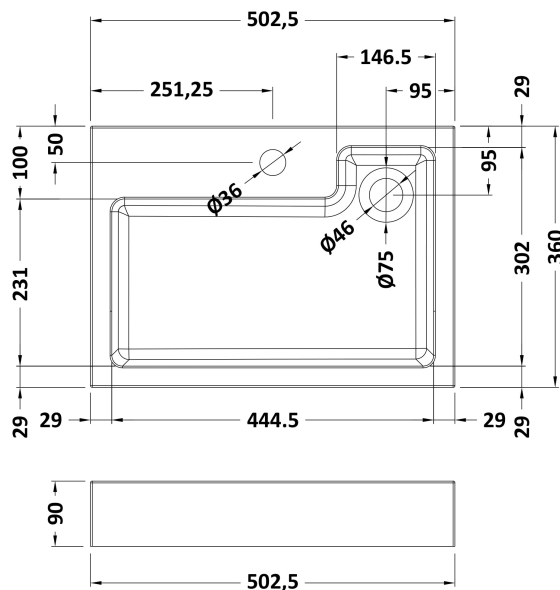

Packaging Dimensions

Height (mm):	375
Width (mm):	520
Depth (mm):	450
Gross Weight (kg):	11

Packaging Data

Box Colour:	Brown Cardboard Box
Box Qty:	1
Label Size:	50 x 100
Label Colour:	White Label
Label Qty:	2

Outer Box Dimensions (If Applicable)

Height (mm):	
Width (mm):	
Depth (mm):	
Gross Weight (kg):	
Barcode:	5055275883655

Product Details

Country of Origin:	United Kingdom
Fitting Instruction:	No
CE Certification:	N/A
FSC Certified Materials:	Yes
Colour:	Brown Grey Avola
Construction Method:	Cam & Wood Dowel
Construction Type:	Rigid
Cabinet Finish:	MFC Textured Matt
Fascia Finish:	MFC Textured Matt
Cabinet Thickness (mm):	18
Fascia Thickness (mm):	18
Drawer Included:	No
Drawer Type:	Not Applicable
No of Shelves:	0
Hinge Type:	95 Degree Soft Close
Hinge Included:	Yes
Adjustable Legs:	No, Not Required
Fixings Included:	Yes
Handle Style:	Not Applicable
Waste Shroud:	Not Applicable
Handle Included:	No, Not Required
Handle Type:	Not Applicable

Sales Code: PMB022

Description: 2 In 1 Polymarble Basin 503 X 360 Rw

Product Dimensions

Height (mm):	90
Width (mm):	503
Depth (mm):	360
Nett Weight (kg):	11.5

Packaging Dimensions

Height (mm):	110
Width (mm):	525
Depth (mm):	380
Gross Weight (kg):	12

Packaging Data

Box Colour:	Brown Cardboard Box - Printed
Box Qty:	1
Label Size:	100 x 50
Label Colour:	White Label
Label Qty:	2

Outer Box Dimensions (If Applicable)

Height (mm):	
Width (mm):	
Depth (mm):	
Gross Weight (kg):	
Barcode:	5055275819524