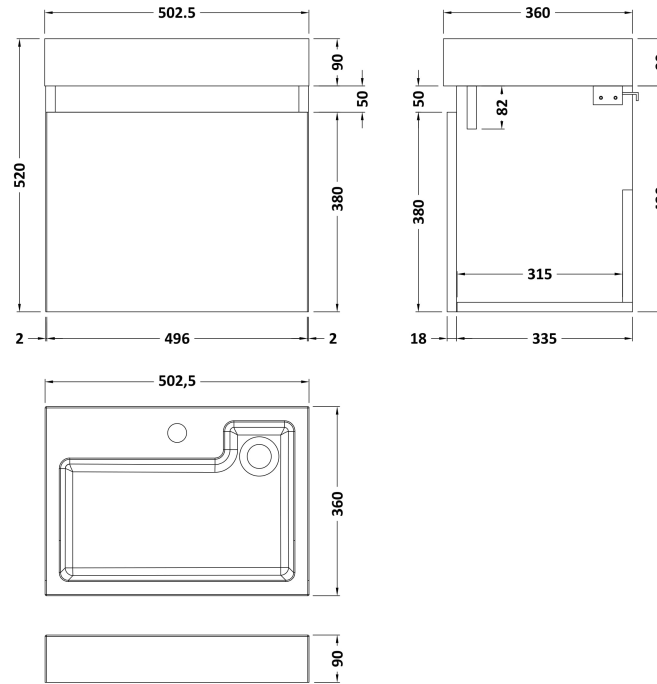

Sales Code: MER004

Description: 500X360 Wh 1-Door Vanity & Basin

Packaging Details

Barcode: 5056211801177

Sales Code: MOZ582

Description: 500X360 Wh 1-Door Unit

Product Dimensions

Height (mm):	430
Width (mm):	500
Depth (mm):	353
Nett Weight (kg):	10

Packaging Dimensions

Height (mm):	375
Width (mm):	520
Depth (mm):	450
Gross Weight (kg):	11

Packaging Data

Box Colour:	Brown Cardboard Box
Box Qty:	1
Label Size:	50 x 100
Label Colour:	White Label
Label Qty:	2

Sales Code: PMB022

Description: 2 In 1 Polymarble Basin 503 X 360 Rw

Product Dimensions

Height (mm):	90
Width (mm):	503
Depth (mm):	360
Nett Weight (kg):	11.5

Packaging Dimensions

Height (mm):	110
Width (mm):	525
Depth (mm):	380
Gross Weight (kg):	12

Packaging Data

Box Colour:	Brown Cardboard Box - Printed
Box Qty:	1
Label Size:	100 x 50
Label Colour:	White Label
Label Qty:	2

Outer Box Dimensions (If Applicable)

Height (mm):	
Width (mm):	
Depth (mm):	
Gross Weight (kg):	
Barcode:	5055275819524