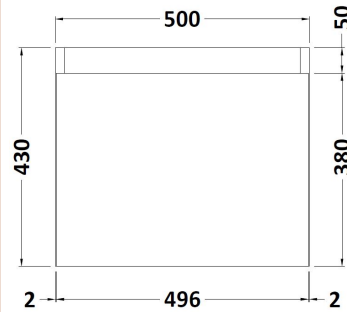

Sales Code: MER005

Description: 500X360 Wh 1-Door Vanity & Basin

Packaging Details

Barcode: 5056211801184

Sales Code: MOZ682

Description: 500X360 Wh 1-Door Unit

Product Dimensions

Height (mm):	430
Width (mm):	500
Depth (mm):	353
Nett Weight (kg):	10

Packaging Dimensions

Height (mm):	375
Width (mm):	520
Depth (mm):	450
Gross Weight (kg):	11

Packaging Data

Box Colour:	Brown Cardboard Box
Box Qty:	1
Label Size:	50 x 100
Label Colour:	White Label
Label Qty:	2

Sales Code: PMB022

Description: 2 In 1 Polymarble Basin 503 X 360 Rw

Product Dimensions

Height (mm):	90
Width (mm):	503
Depth (mm):	360
Nett Weight (kg):	11.5

Packaging Dimensions

Height (mm):	110
Width (mm):	525
Depth (mm):	380
Gross Weight (kg):	12

Packaging Data

Box Colour:	Brown Cardboard Box - Printed
Box Qty:	1
Label Size:	100 x 50
Label Colour:	White Label
Label Qty:	2

Outer Box Dimensions (If Applicable)

Height (mm):	
Width (mm):	
Depth (mm):	
Gross Weight (kg):	
Barcode:	5055275819524