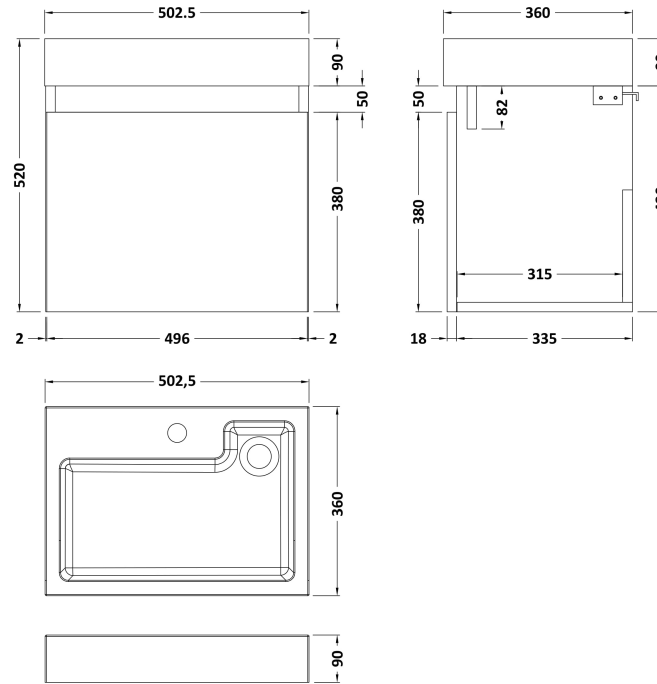

Sales Code: MER005

Description: 500X360 Wh 1-Door Vanity & Basin

Packaging Details

Barcode: 5056211801184

Sales Code: MOZ682

Description: 500X360 Wh 1-Door Unit

Product Dimensions

Height (mm):	430
Width (mm):	500
Depth (mm):	353
Nett Weight (kg):	10

Packaging Dimensions

Height (mm):	375
Width (mm):	520
Depth (mm):	450
Gross Weight (kg):	11

Packaging Data

Box Colour:	Brown Cardboard Box
Box Qty:	1
Label Size:	50 x 100
Label Colour:	White Label
Label Qty:	2

Sales Code: PMB022

Description: 2 In 1 Polymarble Basin 503 X 360 Rw

Product Dimensions

Height (mm):	90
Width (mm):	503
Depth (mm):	360
Nett Weight (kg):	11.5

Packaging Dimensions

Height (mm):	110
Width (mm):	525
Depth (mm):	380
Gross Weight (kg):	12

Packaging Data

Box Colour:	Brown Cardboard Box - Printed
Box Qty:	1
Label Size:	100 x 50
Label Colour:	White Label
Label Qty:	2

Outer Box Dimensions (If Applicable)

Height (mm):	
Width (mm):	
Depth (mm):	
Gross Weight (kg):	
Barcode:	5055275819524