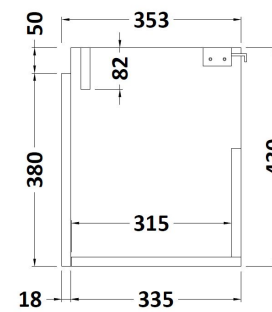

Sales Code: MER005

Description: 500X360 Wh 1-Door Vanity & Basin

Packaging Details

Barcode: 5056211801184

Sales Code: MOZ682

Description: 500X360 Wh 1-Door Unit

Product Dimensions

Height (mm):	430
Width (mm):	500
Depth (mm):	353
Nett Weight (kg):	10

Packaging Dimensions

Height (mm):	375
Width (mm):	520
Depth (mm):	450
Gross Weight (kg):	11

Packaging Data

Box Colour:	Brown Cardboard Box
Box Qty:	1
Label Size:	50 x 100
Label Colour:	White Label
Label Qty:	2

Sales Code: PMB022

Description: 2 In 1 Polymarble Basin 503 X 360 Rw

Product Dimensions

Height (mm):	90
Width (mm):	503
Depth (mm):	360
Nett Weight (kg):	11.5

Packaging Dimensions

Height (mm):	110
Width (mm):	525
Depth (mm):	380
Gross Weight (kg):	12

Packaging Data

Box Colour:	Brown Cardboard Box - Printed
Box Qty:	1
Label Size:	100 x 50
Label Colour:	White Label
Label Qty:	2

Outer Box Dimensions (If Applicable)

Height (mm):	
Width (mm):	
Depth (mm):	
Gross Weight (kg):	
Barcode:	5055275819524