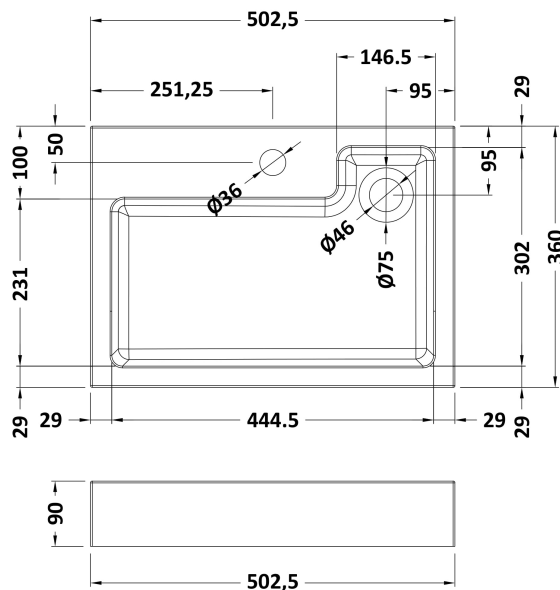

Packaging Dimensions

Height (mm):	375
Width (mm):	520
Depth (mm):	450
Gross Weight (kg):	11

Packaging Data

Box Colour:	Brown Cardboard Box
Box Qty:	1
Label Size:	50 x 100
Label Colour:	White Label
Label Qty:	2

Outer Box Dimensions (If Applicable)

Height (mm):	
Width (mm):	
Depth (mm):	
Gross Weight (kg):	
Barcode:	5055275883662

Product Details

Country of Origin:	United Kingdom
Fitting Instruction:	No
CE Certification:	N/A
FSC Certified Materials:	Yes
Colour:	Hacienda Black
Construction Method:	Cam & Wood Dowel
Construction Type:	Rigid
Cabinet Finish:	MFC Textured Matt
Fascia Finish:	MFC Textured Matt
Cabinet Thickness (mm):	18
Fascia Thickness (mm):	18
Drawer Included:	No
Drawer Type:	Not Applicable
No of Shelves:	0
Hinge Type:	95 Degree Soft Close
Hinge Included:	Yes
Adjustable Legs:	No, Not Required
Fixings Included:	Yes
Handle Style:	Not Applicable
Waste Shroud:	Not Applicable
Handle Included:	No, Not Required
Handle Type:	Not Applicable

Sales Code: PMB022

Description: 2 In 1 Polymarble Basin 503 X 360 Rw

Product Dimensions

Height (mm):	90
Width (mm):	503
Depth (mm):	360
Nett Weight (kg):	11.5

Packaging Dimensions

Height (mm):	110
Width (mm):	525
Depth (mm):	380
Gross Weight (kg):	12

Packaging Data

Box Colour:	Brown Cardboard Box - Printed
Box Qty:	1
Label Size:	100 x 50
Label Colour:	White Label
Label Qty:	2

Outer Box Dimensions (If Applicable)

Height (mm):	
Width (mm):	
Depth (mm):	
Gross Weight (kg):	
Barcode:	5055275819524