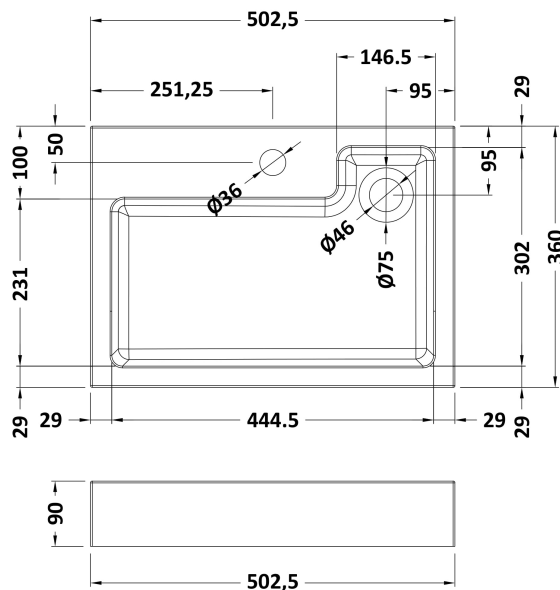

### Product Dimensions

Height (mm):	430
Width (mm):	500
Depth (mm):	353
Nett Weight (kg):	10

### Packaging Dimensions

Height (mm):	375
Width (mm):	520
Depth (mm):	450
Gross Weight (kg):	11

### Outer Box Dimensions (If Applicable)

Height (mm):	
Width (mm):	
Depth (mm):	
Gross Weight (kg):	
Barcode:	5055275883679

### Product Dimensions

Height (mm):	90
Width (mm):	503
Depth (mm):	360
Nett Weight (kg):	11.5