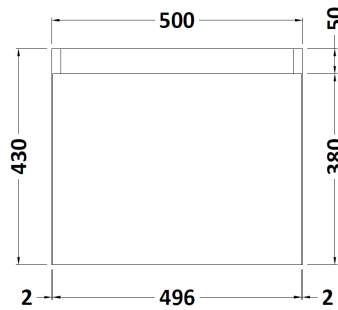

Sales Code: MER008

Description: 500X360 Wh 1-Door Vanity & Basin

Packaging Details

Barcode: 5056211815105

Sales Code: MOZ382

Description: 500X360 Wh 1-Door Unit

Product Dimensions

Height (mm):	430
Width (mm):	500
Depth (mm):	353
Nett Weight (kg):	10

Packaging Dimensions

Height (mm):	450
Width (mm):	520
Depth (mm):	375
Gross Weight (kg):	11

Packaging Data

Box Colour:	Brown Cardboard Box
Box Qty:	1
Label Size:	50 x 100
Label Colour:	White Label
Label Qty:	2

Sales Code: PMB022

Description: 2 In 1 Polymarble Basin 503 X 360 Rw

Product Dimensions

Height (mm):	90
Width (mm):	503
Depth (mm):	360
Nett Weight (kg):	11.5

Packaging Dimensions

Height (mm):	110
Width (mm):	525
Depth (mm):	380
Gross Weight (kg):	12

Packaging Data

Box Colour:	Brown Cardboard Box - Printed
Box Qty:	1
Label Size:	100 x 50
Label Colour:	White Label
Label Qty:	2

Outer Box Dimensions (If Applicable)

Height (mm):	
Width (mm):	
Depth (mm):	
Gross Weight (kg):	
Barcode:	5055275819524