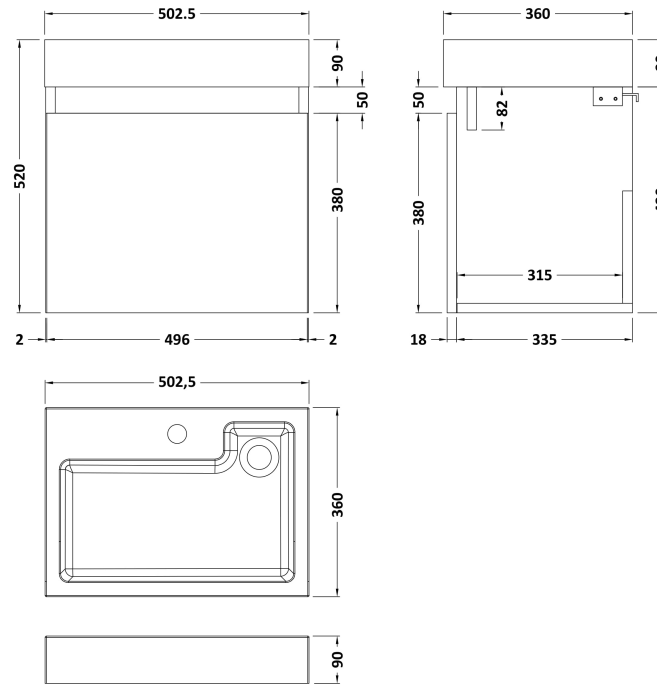

Sales Code: MER008

Description: 500X360 Wh 1-Door Vanity & Basin

Packaging Details

Barcode: 5056211815105

Sales Code: MOZ382

Description: 500X360 Wh 1-Door Unit

Product Dimensions

Height (mm):	430
Width (mm):	500
Depth (mm):	353
Nett Weight (kg):	10

Packaging Dimensions

Height (mm):	450
Width (mm):	520
Depth (mm):	375
Gross Weight (kg):	11

Packaging Data

Box Colour:	Brown Cardboard Box
Box Qty:	1
Label Size:	50 x 100
Label Colour:	White Label
Label Qty:	2

Sales Code: PMB022

Description: 2 In 1 Polymarble Basin 503 X 360 Rw

Product Dimensions

Height (mm):	90
Width (mm):	503
Depth (mm):	360
Nett Weight (kg):	11.5

Packaging Dimensions

Height (mm):	110
Width (mm):	525
Depth (mm):	380
Gross Weight (kg):	12

Packaging Data

Box Colour:	Brown Cardboard Box - Printed
Box Qty:	1
Label Size:	100 x 50
Label Colour:	White Label
Label Qty:	2

Outer Box Dimensions (If Applicable)

Height (mm):	
Width (mm):	
Depth (mm):	
Gross Weight (kg):	
Barcode:	5055275819524