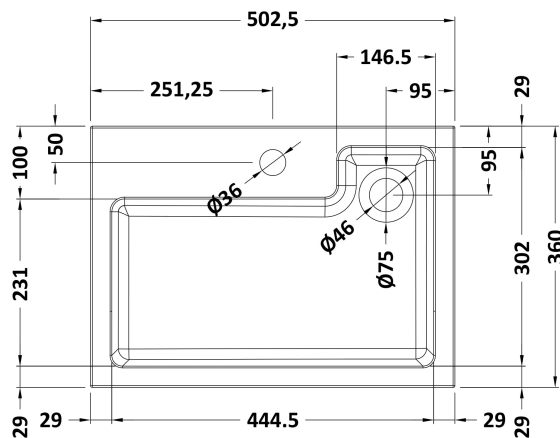

Packaging Dimensions

Height (mm):	450
Width (mm):	520
Depth (mm):	375
Gross Weight (kg):	11

Packaging Data

Box Colour:	Brown Cardboard Box
Box Qty:	1
Label Size:	50 x 100
Label Colour:	White Label
Label Qty:	2

Outer Box Dimensions (If Applicable)

Height (mm):	
Width (mm):	
Depth (mm):	
Gross Weight (kg):	
Barcode:	5055275883631

Product Details

Country of Origin:	China
Fitting Instruction:	No
CE Certification:	N/A
FSC Certified Materials:	Yes
Colour:	Gloss Grey
Construction Method:	Cam & Wood Dowel
Construction Type:	Rigid
Cabinet Finish:	MFC Gloss
Fascia Finish:	MFC Gloss
Cabinet Thickness (mm):	18
Fascia Thickness (mm):	18
Drawer Included:	No
Drawer Type:	Not Applicable
No of Shelves:	0
Hinge Type:	95 Degree Soft Close
Hinge Included:	Yes
Adjustable Legs:	No, Not Required
Fixings Included:	Yes
Handle Style:	Not Applicable
Waste Shroud:	Not Applicable
Handle Included:	No, Not Required
Handle Type:	Not Applicable

Sales Code: PMB022

Description: 2 In 1 Polymarble Basin 503 X 360 Rw

Product Dimensions

Height (mm):	90
Width (mm):	503
Depth (mm):	360
Nett Weight (kg):	11.5

Packaging Dimensions

Height (mm):	110
Width (mm):	525
Depth (mm):	380
Gross Weight (kg):	12

Packaging Data

Box Colour:	Brown Cardboard Box - Printed
Box Qty:	1
Label Size:	100 x 50
Label Colour:	White Label
Label Qty:	2

Outer Box Dimensions (If Applicable)

Height (mm):	
Width (mm):	
Depth (mm):	
Gross Weight (kg):	
Barcode:	5055275819524