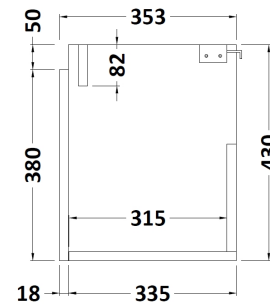

Sales Code: MER008

Description: 500X360 Wh 1-Door Vanity & Basin

Packaging Details

Barcode: 5056211815105

Sales Code: MOZ382

Description: 500X360 Wh 1-Door Unit

Product Dimensions

Height (mm):	430
Width (mm):	500
Depth (mm):	353
Nett Weight (kg):	10

Packaging Dimensions

Height (mm):	450
Width (mm):	520
Depth (mm):	375
Gross Weight (kg):	11

Packaging Data

Box Colour:	Brown Cardboard Box
Box Qty:	1
Label Size:	50 x 100
Label Colour:	White Label
Label Qty:	2

Sales Code: PMB022

Description: 2 In 1 Polymarble Basin 503 X 360 Rw

Product Dimensions

Height (mm):	90
Width (mm):	503
Depth (mm):	360
Nett Weight (kg):	11.5

Packaging Dimensions

Height (mm):	110
Width (mm):	525
Depth (mm):	380
Gross Weight (kg):	12

Packaging Data

Box Colour:	Brown Cardboard Box - Printed
Box Qty:	1
Label Size:	100 x 50
Label Colour:	White Label
Label Qty:	2

Outer Box Dimensions (If Applicable)

Height (mm):	
Width (mm):	
Depth (mm):	
Gross Weight (kg):	
Barcode:	5055275819524