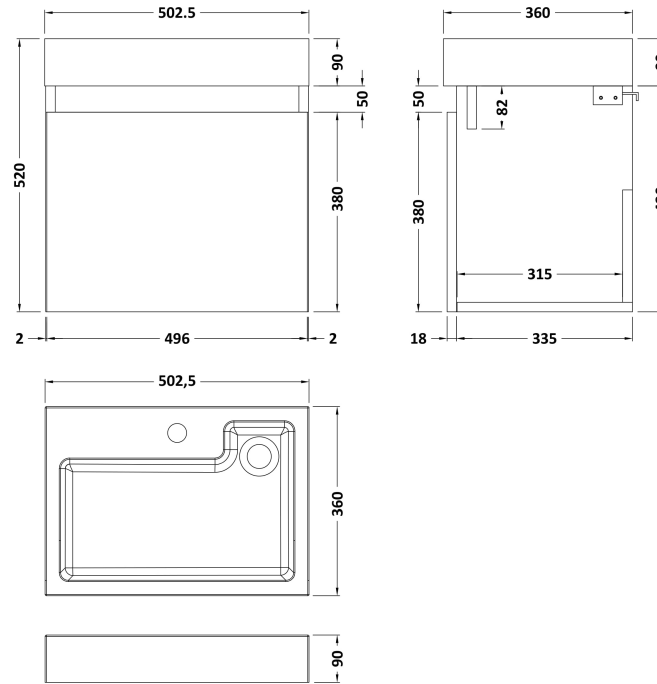

Sales Code: MER009

Description: 500X360 Wh 1-Door Vanity & Basin

Packaging Details

Barcode: 5056211847878

Sales Code: MZZ482

Description: 500X360 Wh 1-Door Unit

Product Dimensions

Height (mm):	430
Width (mm):	500
Depth (mm):	353
Nett Weight (kg):	10

Packaging Dimensions

Height (mm):	450
Width (mm):	520
Depth (mm):	375
Gross Weight (kg):	11

Packaging Data

Box Colour:	Brown Cardboard Box
Box Qty:	1
Label Size:	50 x 100
Label Colour:	White Label
Label Qty:	2

Sales Code: PMB022

Description: 2 In 1 Polymarble Basin 503 X 360 Rw

Product Dimensions

Height (mm):	90
Width (mm):	503
Depth (mm):	360
Nett Weight (kg):	11.5

Packaging Dimensions

Height (mm):	110
Width (mm):	525
Depth (mm):	380
Gross Weight (kg):	12

Packaging Data

Box Colour:	Brown Cardboard Box - Printed
Box Qty:	1
Label Size:	100 x 50
Label Colour:	White Label
Label Qty:	2

Outer Box Dimensions (If Applicable)

Height (mm):	
Width (mm):	
Depth (mm):	
Gross Weight (kg):	
Barcode:	5055275819524