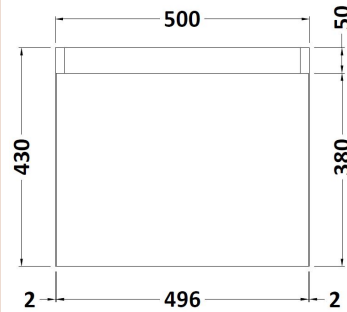

Sales Code: MER009

Description: 500X360 Wh 1-Door Vanity & Basin

Packaging Details

Barcode: 5056211847878

Sales Code: MZZ482

Description: 500X360 Wh 1-Door Unit

Product Dimensions

Height (mm):	430
Width (mm):	500
Depth (mm):	353
Nett Weight (kg):	10

Packaging Dimensions

Height (mm):	450
Width (mm):	520
Depth (mm):	375
Gross Weight (kg):	11

Packaging Data

Box Colour:	Brown Cardboard Box
Box Qty:	1
Label Size:	50 x 100
Label Colour:	White Label
Label Qty:	2

Sales Code: PMB022

Description: 2 In 1 Polymarble Basin 503 X 360 Rw

Product Dimensions

Height (mm):	90
Width (mm):	503
Depth (mm):	360
Nett Weight (kg):	11.5

Packaging Dimensions

Height (mm):	110
Width (mm):	525
Depth (mm):	380
Gross Weight (kg):	12

Packaging Data

Box Colour:	Brown Cardboard Box - Printed
Box Qty:	1
Label Size:	100 x 50
Label Colour:	White Label
Label Qty:	2

Outer Box Dimensions (If Applicable)

Height (mm):	
Width (mm):	
Depth (mm):	
Gross Weight (kg):	
Barcode:	5055275819524