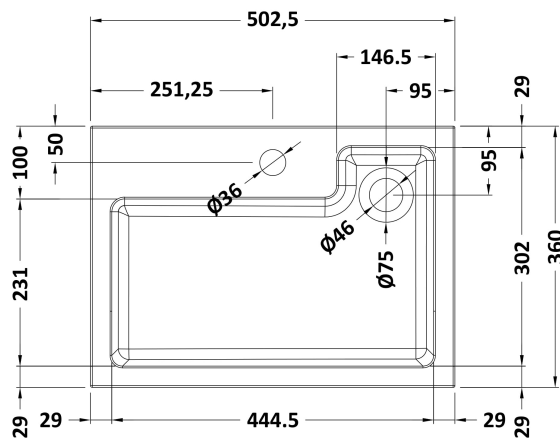

Packaging Dimensions

Height (mm):	450
Width (mm):	520
Depth (mm):	375
Gross Weight (kg):	11

Packaging Data

Box Colour:	Brown Cardboard Box
Box Qty:	1
Label Size:	50 x 100
Label Colour:	White Label
Label Qty:	2

Outer Box Dimensions (If Applicable)

Height (mm):	
Width (mm):	
Depth (mm):	
Gross Weight (kg):	
Barcode:	5056211847861

Product Details

Country of Origin:	China
Fitting Instruction:	No
CE Certification:	N/A
FSC Certified Materials:	Yes
Colour:	Gloss Grey Mist
Construction Method:	Cam & Wood Dowel
Construction Type:	Rigid
Cabinet Finish:	MFC Gloss
Fascia Finish:	MFC Gloss
Cabinet Thickness (mm):	18
Fascia Thickness (mm):	18
Drawer Included:	No
Drawer Type:	Not Applicable
No of Shelves:	0
Hinge Type:	95 Degree Clip-On Soft Close
Hinge Included:	Yes
Adjustable Legs:	No, Not Required
Fixings Included:	Yes
Handle Style:	Not Applicable
Waste Shroud:	Not Applicable
Handle Included:	No, Not Required
Handle Type:	Not Applicable

Sales Code: PMB022

Description: 2 In 1 Polymarble Basin 503 X 360 Rw

Product Dimensions

Height (mm):	90
Width (mm):	503
Depth (mm):	360
Nett Weight (kg):	11.5

Packaging Dimensions

Height (mm):	110
Width (mm):	525
Depth (mm):	380
Gross Weight (kg):	12

Packaging Data

Box Colour:	Brown Cardboard Box - Printed
Box Qty:	1
Label Size:	100 x 50
Label Colour:	White Label
Label Qty:	2

Outer Box Dimensions (If Applicable)

Height (mm):	
Width (mm):	
Depth (mm):	
Gross Weight (kg):	
Barcode:	5055275819524