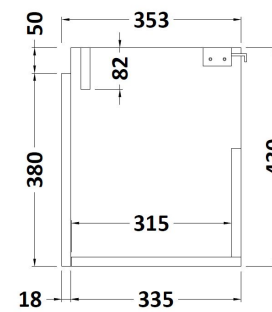

Sales Code: MER009

Description: 500X360 Wh 1-Door Vanity & Basin

Packaging Details

Barcode: 5056211847878

Sales Code: MZZ482

Description: 500X360 Wh 1-Door Unit

Product Dimensions

Height (mm):	430
Width (mm):	500
Depth (mm):	353
Nett Weight (kg):	10

Packaging Dimensions

Height (mm):	450
Width (mm):	520
Depth (mm):	375
Gross Weight (kg):	11

Packaging Data

Box Colour:	Brown Cardboard Box
Box Qty:	1
Label Size:	50 x 100
Label Colour:	White Label
Label Qty:	2

Sales Code: PMB022

Description: 2 In 1 Polymarble Basin 503 X 360 Rw

Product Dimensions

Height (mm):	90
Width (mm):	503
Depth (mm):	360
Nett Weight (kg):	11.5

Packaging Dimensions

Height (mm):	110
Width (mm):	525
Depth (mm):	380
Gross Weight (kg):	12

Packaging Data

Box Colour:	Brown Cardboard Box - Printed
Box Qty:	1
Label Size:	100 x 50
Label Colour:	White Label
Label Qty:	2

Outer Box Dimensions (If Applicable)

Height (mm):	
Width (mm):	
Depth (mm):	
Gross Weight (kg):	
Barcode:	5055275819524