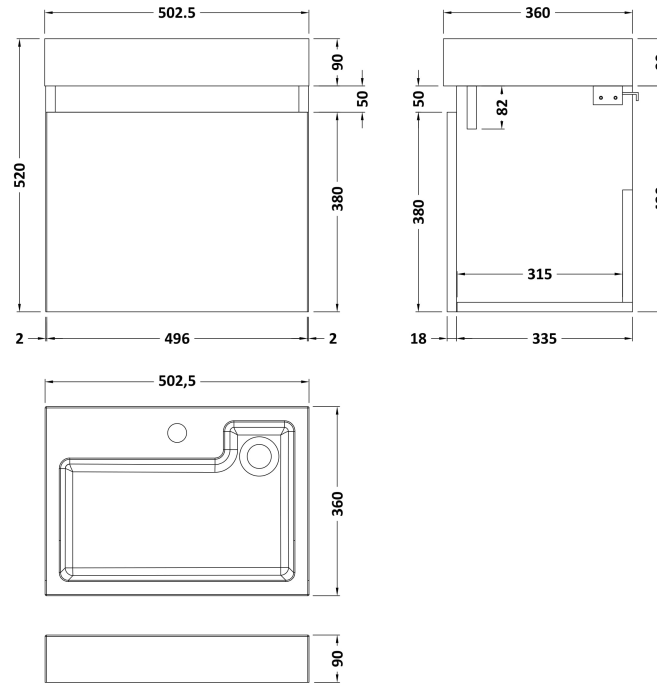

Sales Code: MER010

Description: 500X360 Wh 1-Door Vanity & Basin

Packaging Details

Barcode: 5056462601069

Sales Code: MOZ1182

Description: 500X360 Wh 1-Door Unit

Product Dimensions

Height (mm):	430
Width (mm):	500
Depth (mm):	353
Nett Weight (kg):	14.5

Packaging Dimensions

Height (mm):	450
Width (mm):	520
Depth (mm):	375
Gross Weight (kg):	15

Packaging Data

Box Colour:	Brown Cardboard Box
Box Qty:	1
Label Size:	50 x 100
Label Colour:	White Label
Label Qty:	2

Sales Code: PMB022

Description: 2 In 1 Polymarble Basin 503 X 360 Rw

Product Dimensions

Height (mm):	90
Width (mm):	503
Depth (mm):	360
Nett Weight (kg):	11.5

Packaging Dimensions

Height (mm):	110
Width (mm):	525
Depth (mm):	380
Gross Weight (kg):	12

Packaging Data

Box Colour:	Brown Cardboard Box - Printed
Box Qty:	1
Label Size:	100 x 50
Label Colour:	White Label
Label Qty:	2

Outer Box Dimensions (If Applicable)

Height (mm):	
Width (mm):	
Depth (mm):	
Gross Weight (kg):	
Barcode:	5055275819524