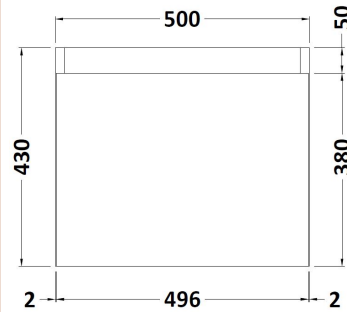

Sales Code: MER010

Description: 500X360 Wh 1-Door Vanity & Basin

Packaging Details

Barcode: 5056462601069

Sales Code: MOZ1182

Description: 500X360 Wh 1-Door Unit

Product Dimensions

Height (mm):	430
Width (mm):	500
Depth (mm):	353
Nett Weight (kg):	14.5

Packaging Dimensions

Height (mm):	450
Width (mm):	520
Depth (mm):	375
Gross Weight (kg):	15

Packaging Data

Box Colour:	Brown Cardboard Box
Box Qty:	1
Label Size:	50 x 100
Label Colour:	White Label
Label Qty:	2

Sales Code: PMB022

Description: 2 In 1 Polymarble Basin 503 X 360 Rw

Product Dimensions

Height (mm):	90
Width (mm):	503
Depth (mm):	360
Nett Weight (kg):	11.5

Packaging Dimensions

Height (mm):	110
Width (mm):	525
Depth (mm):	380
Gross Weight (kg):	12

Packaging Data

Box Colour:	Brown Cardboard Box - Printed
Box Qty:	1
Label Size:	100 x 50
Label Colour:	White Label
Label Qty:	2

Outer Box Dimensions (If Applicable)

Height (mm):	
Width (mm):	
Depth (mm):	
Gross Weight (kg):	
Barcode:	5055275819524