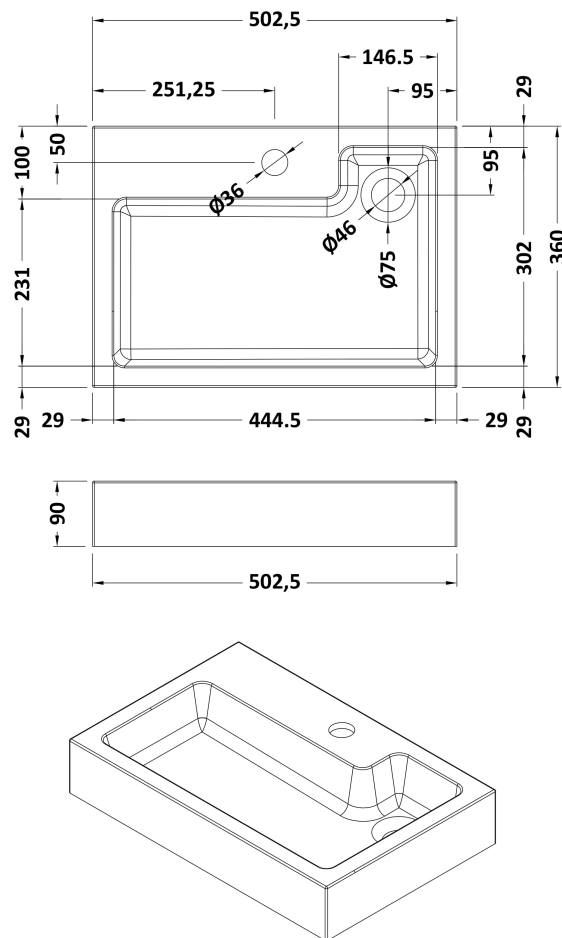

Packaging Dimensions

Height (mm):	450
Width (mm):	520
Depth (mm):	375
Gross Weight (kg):	15

Packaging Data

Box Colour:	Brown Cardboard Box
Box Qty:	1
Label Size:	50 x 100
Label Colour:	White Label
Label Qty:	2

Outer Box Dimensions (If Applicable)

Height (mm):	
Width (mm):	
Depth (mm):	
Gross Weight (kg):	
Barcode:	5056211874843

Product Details

Country of Origin:	United Kingdom
Fitting Instruction:	No
CE Certification:	N/A
FSC Certified Materials:	Yes
Colour:	Blush Pink
Construction Method:	Cam & Wood Dowel
Construction Type:	Rigid
Cabinet Finish:	MFC Smooth Matt
Fascia Finish:	MFC Smooth Matt
Cabinet Thickness (mm):	18
Fascia Thickness (mm):	18
Drawer Included:	No
Drawer Type:	Not Applicable
No of Shelves:	0
Hinge Type:	95 Degree Soft Close
Hinge Included:	Yes
Adjustable Legs:	No, Not Required
Fixings Included:	Yes
Handle Style:	Not Applicable
Waste Shroud:	Not Applicable
Handle Included:	No, Not Required
Handle Type:	Not Applicable

Sales Code: PMB022

Description: 2 In 1 Polymarble Basin 503 X 360 Rw

Product Dimensions

Height (mm):	90
Width (mm):	503
Depth (mm):	360
Nett Weight (kg):	11.5

Packaging Dimensions

Height (mm):	110
Width (mm):	525
Depth (mm):	380
Gross Weight (kg):	12

Packaging Data

Box Colour:	Brown Cardboard Box - Printed
Box Qty:	1
Label Size:	100 x 50
Label Colour:	White Label
Label Qty:	2

Outer Box Dimensions (If Applicable)

Height (mm):	
Width (mm):	
Depth (mm):	
Gross Weight (kg):	
Barcode:	5055275819524