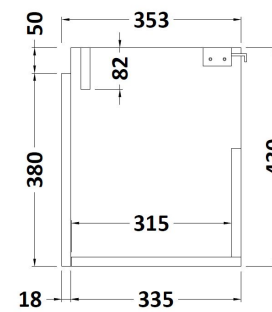

Sales Code: MER010

Description: 500X360 Wh 1-Door Vanity & Basin

Packaging Details

Barcode: 5056462601069

Sales Code: MOZ1182

Description: 500X360 Wh 1-Door Unit

Product Dimensions

Height (mm):	430
Width (mm):	500
Depth (mm):	353
Nett Weight (kg):	14.5

Packaging Dimensions

Height (mm):	450
Width (mm):	520
Depth (mm):	375
Gross Weight (kg):	15

Packaging Data

Box Colour:	Brown Cardboard Box
Box Qty:	1
Label Size:	50 x 100
Label Colour:	White Label
Label Qty:	2

Sales Code: PMB022

Description: 2 In 1 Polymarble Basin 503 X 360 Rw

Product Dimensions

Height (mm):	90
Width (mm):	503
Depth (mm):	360
Nett Weight (kg):	11.5

Packaging Dimensions

Height (mm):	110
Width (mm):	525
Depth (mm):	380
Gross Weight (kg):	12

Packaging Data

Box Colour:	Brown Cardboard Box - Printed
Box Qty:	1
Label Size:	100 x 50
Label Colour:	White Label
Label Qty:	2

Outer Box Dimensions (If Applicable)

Height (mm):	
Width (mm):	
Depth (mm):	
Gross Weight (kg):	
Barcode:	5055275819524