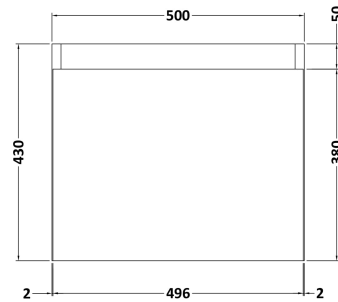

### Packaging Details

Barcode: 5056462600970

Sales Code: MOZ181

Description: 500X300 Wh 1-Door Unit

**Product Dimensions**

Height (mm):	430
Width (mm):	500
Depth (mm):	298
Nett Weight (kg):	13

**Packaging Dimensions**

Height (mm):	450
Width (mm):	520
Depth (mm):	320
Gross Weight (kg):	13.5

**Packaging Data**

Box Colour:	Brown Cardboard Box
Box Qty:	
Label Size:	x
Label Colour:	Not Applicable
Label Qty:	0

**Outer Box Dimensions (If Applicable)**

### Product Dimensions

Height (mm):	90
Width (mm):	503
Depth (mm):	305
Nett Weight (kg):	10.5

### Packaging Dimensions

Height (mm):	90
Width (mm):	525
Depth (mm):	380
Gross Weight (kg):	11