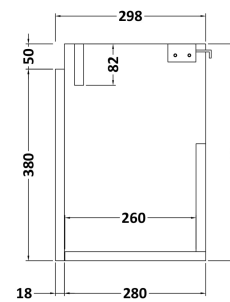

### Packaging Details

Barcode: 5056462600970

Sales Code: MOZ181

Description: 500X300 Wh 1-Door Unit

**Product Dimensions**

Height (mm):	430
Width (mm):	500
Depth (mm):	298
Nett Weight (kg):	13

**Packaging Dimensions**

Height (mm):	450
Width (mm):	520
Depth (mm):	320
Gross Weight (kg):	13.5

**Packaging Data**

Box Colour:	Brown Cardboard Box
Box Qty:	
Label Size:	x
Label Colour:	Not Applicable
Label Qty:	0

**Outer Box Dimensions (If Applicable)**

### Product Dimensions

Height (mm):	90
Width (mm):	503
Depth (mm):	305
Nett Weight (kg):	10.5

### Packaging Dimensions

Height (mm):	90
Width (mm):	525
Depth (mm):	380
Gross Weight (kg):	11