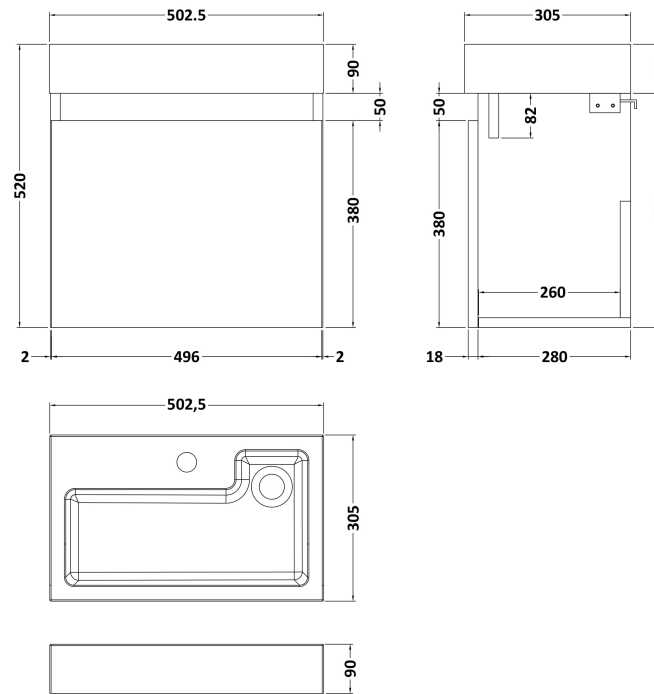

### Packaging Details

Barcode: 5056462600970

Sales Code: MOZ181

Description: 500X300 Wh 1-Door Unit

**Product Dimensions**

Height (mm):	430
Width (mm):	500
Depth (mm):	298
Nett Weight (kg):	13

**Packaging Dimensions**

Height (mm):	450
Width (mm):	520
Depth (mm):	320
Gross Weight (kg):	13.5

**Packaging Data**

Box Colour:	Brown Cardboard Box
Box Qty:	
Label Size:	x
Label Colour:	Not Applicable
Label Qty:	0

**Outer Box Dimensions (If Applicable)**

### Product Dimensions

Height (mm):	90
Width (mm):	503
Depth (mm):	305
Nett Weight (kg):	10.5

### Packaging Dimensions

Height (mm):	90
Width (mm):	525
Depth (mm):	380
Gross Weight (kg):	11