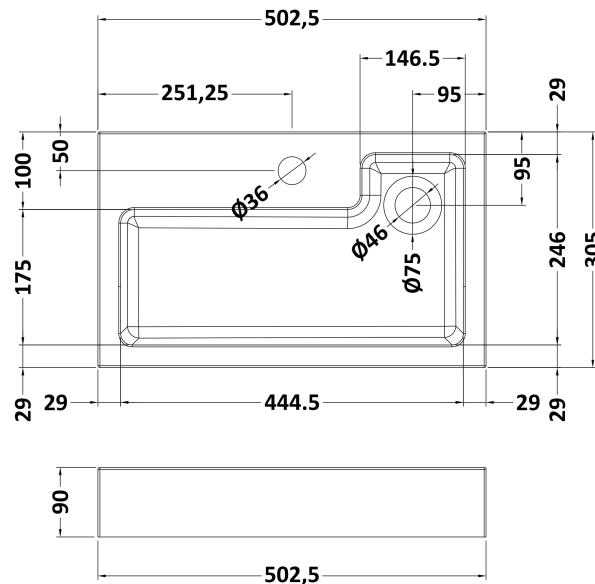

### Packaging Details

Barcode: 5056462600970

Sales Code: MOZ181

Description: 500X300 Wh 1-Door Unit

**Product Dimensions**

Height (mm):	430
Width (mm):	500
Depth (mm):	298
Nett Weight (kg):	13

**Packaging Dimensions**

Height (mm):	450
Width (mm):	520
Depth (mm):	320
Gross Weight (kg):	13.5

**Packaging Data**

Box Colour:	Brown Cardboard Box
Box Qty:	
Label Size:	x
Label Colour:	Not Applicable
Label Qty:	0

**Outer Box Dimensions (If Applicable)**

### Product Dimensions

Height (mm):	90
Width (mm):	503
Depth (mm):	305
Nett Weight (kg):	10.5

### Packaging Dimensions

Height (mm):	90
Width (mm):	525
Depth (mm):	380
Gross Weight (kg):	11