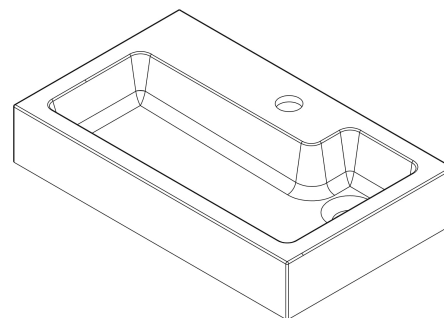

### Packaging Details

Barcode: 5056462600970

Sales Code: MOZ181

Description: 500X300 Wh 1-Door Unit

**Product Dimensions**

Height (mm):	430
Width (mm):	500
Depth (mm):	298
Nett Weight (kg):	13

**Packaging Dimensions**

Height (mm):	450
Width (mm):	520
Depth (mm):	320
Gross Weight (kg):	13.5

**Packaging Data**

Box Colour:	Brown Cardboard Box
Box Qty:	
Label Size:	x
Label Colour:	Not Applicable
Label Qty:	0

**Outer Box Dimensions (If Applicable)**

### Product Dimensions

Height (mm):	90
Width (mm):	503
Depth (mm):	305
Nett Weight (kg):	10.5

### Packaging Dimensions

Height (mm):	90
Width (mm):	525
Depth (mm):	380
Gross Weight (kg):	11