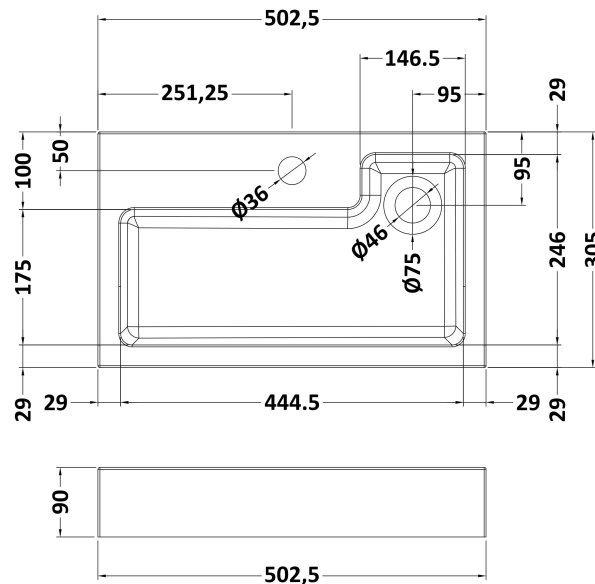

Sales Code: MER015

Description: 500X300 Wh 1-Door Vanity & Basin

Packaging Details

Barcode: 5056462601007

Sales Code: MOZ681

Description: 500X300 Wh 1-Door Unit

Product Dimensions

Height (mm):	430
Width (mm):	500
Depth (mm):	298
Nett Weight (kg):	13

Packaging Dimensions

Height (mm):	450
Width (mm):	520
Depth (mm):	320
Gross Weight (kg):	13.5

Packaging Data

Box Colour:	Brown Cardboard Box
Box Qty:	1
Label Size:	50 x 100
Label Colour:	White Label
Label Qty:	2

Outer Box Dimensions (If Applicable)

Height (mm):	
Width (mm):	
Depth (mm):	
Gross Weight (kg):	
Barcode:	5056211874737

Product Details

Country of Origin:	United Kingdom
Fitting Instruction:	No
CE Certification:	N/A
FSC Certified Materials:	Yes
Colour:	Hacienda Black
Construction Method:	Cam & Wood Dowel
Construction Type:	Rigid
Cabinet Finish:	MFC Textured Matt
Fascia Finish:	MFC Textured Matt
Cabinet Thickness (mm):	18
Fascia Thickness (mm):	18
Drawer Included:	No
Drawer Type:	Not Applicable
No of Shelves:	0
Hinge Type:	95 Degree Soft Close
Hinge Included:	Yes
Adjustable Legs:	No, Not Required
Fixings Included:	Yes
Handle Style:	Not Applicable
Waste Shroud:	Not Applicable
Handle Included:	No, Not Required
Handle Type:	Not Applicable

Sales Code: PMB021

Description: L Shaped Poly Marble Basin 503 X 305 Rw

Product Dimensions

Height (mm):	90
Width (mm):	503
Depth (mm):	305
Nett Weight (kg):	10.5

Packaging Dimensions

Height (mm):	90
Width (mm):	525
Depth (mm):	380
Gross Weight (kg):	11