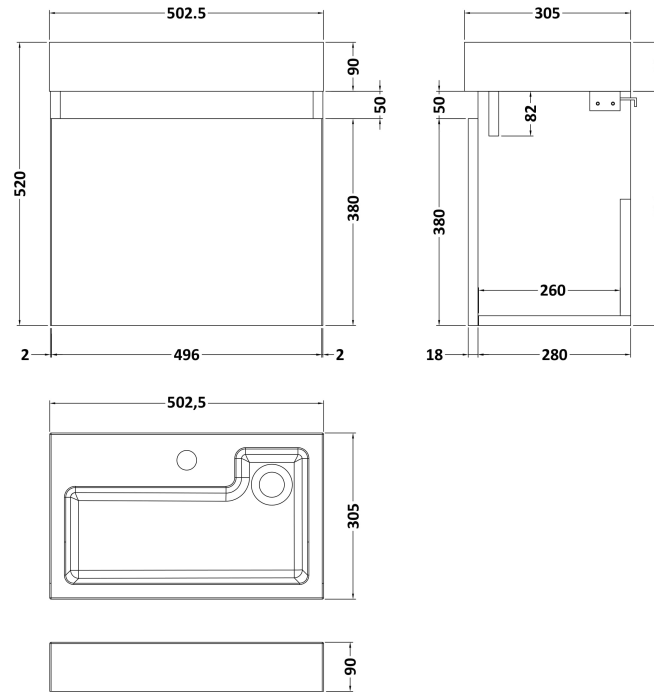

Sales Code: MER015

Description: 500X300 Wh 1-Door Vanity & Basin

Packaging Details

Barcode: 5056462601007

Sales Code: MOZ681

Description: 500X300 Wh 1-Door Unit

Product Dimensions

Height (mm):	430
Width (mm):	500
Depth (mm):	298
Nett Weight (kg):	13

Packaging Dimensions

Height (mm):	450
Width (mm):	520
Depth (mm):	320
Gross Weight (kg):	13.5

Packaging Data

Box Colour:	Brown Cardboard Box
Box Qty:	1
Label Size:	50 x 100
Label Colour:	White Label
Label Qty:	2

Sales Code: PMB021

Description: L Shaped Poly Marble Basin 503 X 305 Rw

Product Dimensions

Height (mm):	90
Width (mm):	503
Depth (mm):	305
Nett Weight (kg):	10.5

Packaging Dimensions

Height (mm):	90
Width (mm):	525
Depth (mm):	380
Gross Weight (kg):	11

Packaging Data

Box Colour:	Brown Cardboard Box - Printed
Box Qty:	1
Label Size:	100 x 50
Label Colour:	White Label
Label Qty:	2

Outer Box Dimensions (If Applicable)

Height (mm):	
Width (mm):	
Depth (mm):	
Gross Weight (kg):	
Barcode:	5056211875857