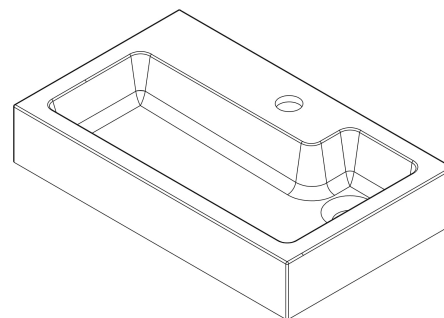

Sales Code: MER015

Description: 500X300 Wh 1-Door Vanity & Basin

Packaging Details

Barcode: 5056462601007

Sales Code: MOZ681

Description: 500X300 Wh 1-Door Unit

Product Dimensions

Height (mm):	430
Width (mm):	500
Depth (mm):	298
Nett Weight (kg):	13

Packaging Dimensions

Height (mm):	450
Width (mm):	520
Depth (mm):	320
Gross Weight (kg):	13.5

Packaging Data

Box Colour:	Brown Cardboard Box
Box Qty:	1
Label Size:	50 x 100
Label Colour:	White Label
Label Qty:	2

Outer Box Dimensions (If Applicable)

Height (mm):	
Width (mm):	
Depth (mm):	
Gross Weight (kg):	
Barcode:	5056211874737

Product Details

Country of Origin:	United Kingdom
Fitting Instruction:	No
CE Certification:	N/A
FSC Certified Materials:	Yes
Colour:	Hacienda Black
Construction Method:	Cam & Wood Dowel
Construction Type:	Rigid
Cabinet Finish:	MFC Textured Matt
Fascia Finish:	MFC Textured Matt
Cabinet Thickness (mm):	18
Fascia Thickness (mm):	18
Drawer Included:	No
Drawer Type:	Not Applicable
No of Shelves:	0
Hinge Type:	95 Degree Soft Close
Hinge Included:	Yes
Adjustable Legs:	No, Not Required
Fixings Included:	Yes
Handle Style:	Not Applicable
Waste Shroud:	Not Applicable
Handle Included:	No, Not Required
Handle Type:	Not Applicable

Sales Code: PMB021

Description: L Shaped Poly Marble Basin 503 X 305 Rw

Product Dimensions

Height (mm):	90
Width (mm):	503
Depth (mm):	305
Nett Weight (kg):	10.5

Packaging Dimensions

Height (mm):	90
Width (mm):	525
Depth (mm):	380
Gross Weight (kg):	11