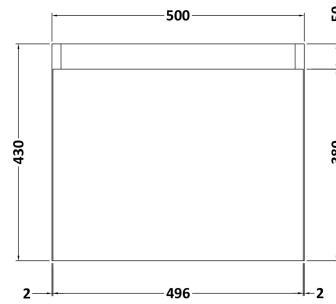

Sales Code: MER015

Description: 500X300 Wh 1-Door Vanity & Basin

Packaging Details

Barcode: 5056462601007

Sales Code: MOZ681

Description: 500X300 Wh 1-Door Unit

Product Dimensions

Height (mm):	430
Width (mm):	500
Depth (mm):	298
Nett Weight (kg):	13

Packaging Dimensions

Height (mm):	450
Width (mm):	520
Depth (mm):	320
Gross Weight (kg):	13.5

Packaging Data

Box Colour:	Brown Cardboard Box
Box Qty:	1
Label Size:	50 x 100
Label Colour:	White Label
Label Qty:	2

Sales Code: PMB021

Description: L Shaped Poly Marble Basin 503 X 305 Rw

Product Dimensions

Height (mm):	90
Width (mm):	503
Depth (mm):	305
Nett Weight (kg):	10.5

Packaging Dimensions

Height (mm):	90
Width (mm):	525
Depth (mm):	380
Gross Weight (kg):	11

Packaging Data

Box Colour:	Brown Cardboard Box - Printed
Box Qty:	1
Label Size:	100 x 50
Label Colour:	White Label
Label Qty:	2

Outer Box Dimensions (If Applicable)

Height (mm):	
Width (mm):	
Depth (mm):	
Gross Weight (kg):	
Barcode:	5056211875857