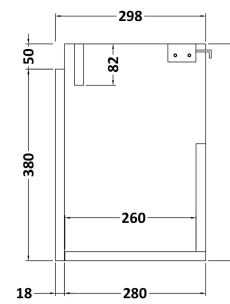

Sales Code: MER015

Description: 500X300 Wh 1-Door Vanity & Basin

Packaging Details

Barcode: 5056462601007

Sales Code: MOZ681

Description: 500X300 Wh 1-Door Unit

Product Dimensions

Height (mm):	430
Width (mm):	500
Depth (mm):	298
Nett Weight (kg):	13

Packaging Dimensions

Height (mm):	450
Width (mm):	520
Depth (mm):	320
Gross Weight (kg):	13.5

Packaging Data

Box Colour:	Brown Cardboard Box
Box Qty:	1
Label Size:	50 x 100
Label Colour:	White Label
Label Qty:	2

Sales Code: PMB021

Description: L Shaped Poly Marble Basin 503 X 305 Rw

Product Dimensions

Height (mm):	90
Width (mm):	503
Depth (mm):	305
Nett Weight (kg):	10.5

Packaging Dimensions

Height (mm):	90
Width (mm):	525
Depth (mm):	380
Gross Weight (kg):	11

Packaging Data

Box Colour:	Brown Cardboard Box - Printed
Box Qty:	1
Label Size:	100 x 50
Label Colour:	White Label
Label Qty:	2

Outer Box Dimensions (If Applicable)

Height (mm):	
Width (mm):	
Depth (mm):	
Gross Weight (kg):	
Barcode:	5056211875857