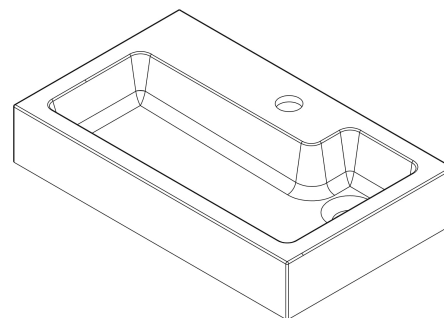

### Product Dimensions

Height (mm):	430
Width (mm):	500
Depth (mm):	298
Nett Weight (kg):	13

### Packaging Dimensions

Height (mm):	450
Width (mm):	520
Depth (mm):	320
Gross Weight (kg):	13.5

### Outer Box Dimensions (If Applicable)

Height (mm):	
Width (mm):	
Depth (mm):	
Gross Weight (kg):	
Barcode:	5056211874720

### Product Dimensions

Height (mm):	90
Width (mm):	503
Depth (mm):	305
Nett Weight (kg):	10.5