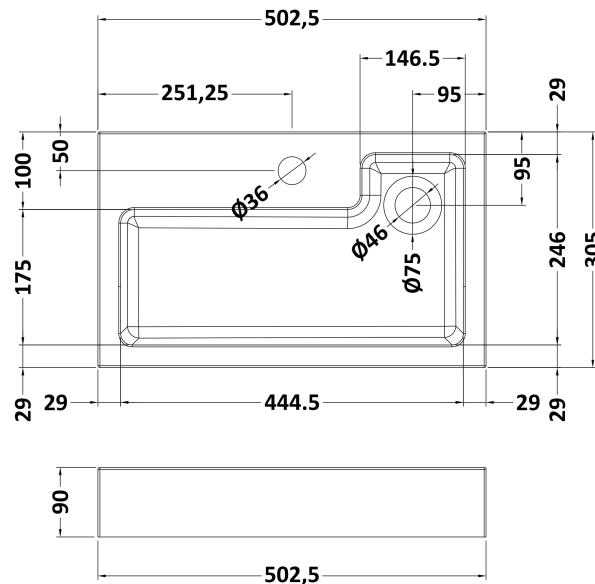

### Product Dimensions

Height (mm):	430
Width (mm):	500
Depth (mm):	298
Nett Weight (kg):	13

### Outer Box Dimensions (If Applicable)

Height (mm):	
Width (mm):	
Depth (mm):	
Gross Weight (kg):	
Barcode:	5056211874720

### Product Dimensions

Height (mm):	90
Width (mm):	503
Depth (mm):	305
Nett Weight (kg):	10.5

### Packaging Dimensions

Height (mm):	90
Width (mm):	525
Depth (mm):	380
Gross Weight (kg):	11