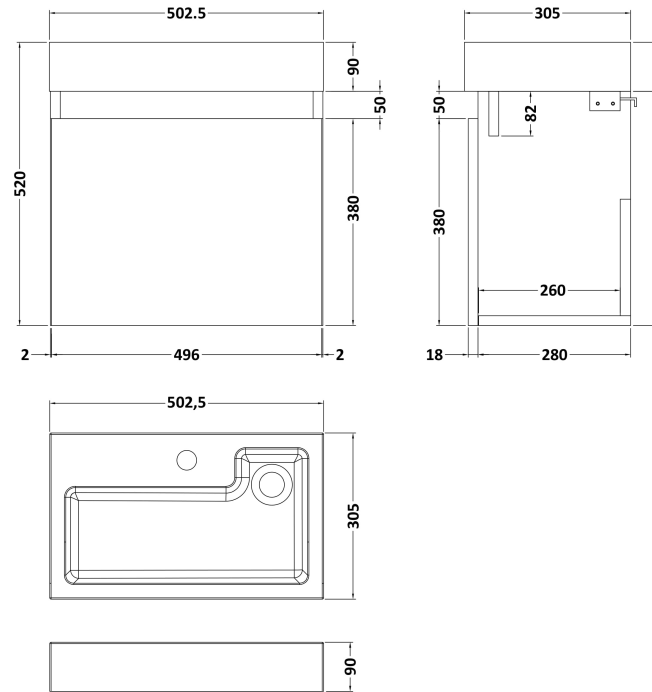

Sales Code: MER016

Description: 500X300 Wh 1-Door Vanity & Basin

Packaging Details

Barcode: 5056462601014