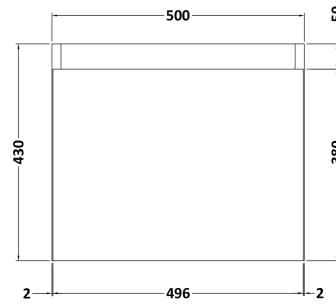

### Product Dimensions

Height (mm):	430
Width (mm):	500
Depth (mm):	298
Nett Weight (kg):	13

### Packaging Dimensions

Height (mm):	450
Width (mm):	520
Depth (mm):	320
Gross Weight (kg):	13.5

### Product Dimensions

Height (mm):	90
Width (mm):	503
Depth (mm):	305
Nett Weight (kg):	10.5

### Packaging Dimensions

Height (mm):	90
Width (mm):	525
Depth (mm):	380
Gross Weight (kg):	11