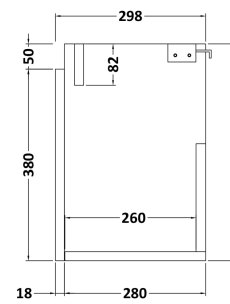

### Product Dimensions

Height (mm):	430
Width (mm):	500
Depth (mm):	298
Nett Weight (kg):	13

### Packaging Dimensions

Height (mm):	450
Width (mm):	520
Depth (mm):	320
Gross Weight (kg):	13.5

### Product Dimensions

Height (mm):	90
Width (mm):	503
Depth (mm):	305
Nett Weight (kg):	10.5

### Packaging Dimensions

Height (mm):	90
Width (mm):	525
Depth (mm):	380
Gross Weight (kg):	11