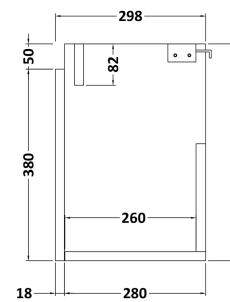

Sales Code: MER018

Description: 500X300 Wh 1-Door Vanity & Basin

Packaging Details

Barcode: 5056462601038

Sales Code: MOZ381

Description: 500X300 Wh 1-Door Unit

Product Dimensions

Height (mm):	430
Width (mm):	500
Depth (mm):	298
Nett Weight (kg):	13

Packaging Dimensions

Height (mm):	450
Width (mm):	520
Depth (mm):	320
Gross Weight (kg):	13.5

Packaging Data

Box Colour:	Brown Cardboard Box
Box Qty:	1
Label Size:	50 x 100
Label Colour:	White Label
Label Qty:	2

Sales Code: PMB021

Description: L Shaped Poly Marble Basin 503 X 305 Rw

Product Dimensions

Height (mm):	90
Width (mm):	503
Depth (mm):	305
Nett Weight (kg):	10.5

Packaging Dimensions

Height (mm):	90
Width (mm):	525
Depth (mm):	380
Gross Weight (kg):	11

Packaging Data

Box Colour:	Brown Cardboard Box - Printed
Box Qty:	1
Label Size:	100 x 50
Label Colour:	White Label
Label Qty:	2

Outer Box Dimensions (If Applicable)

Height (mm):	
Width (mm):	
Depth (mm):	
Gross Weight (kg):	
Barcode:	5056211875857