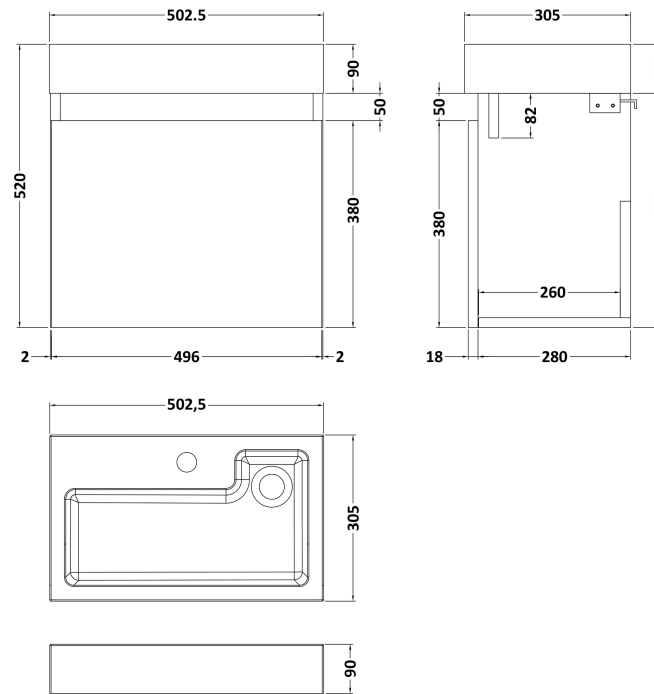

Sales Code: MER018

Description: 500X300 Wh 1-Door Vanity & Basin

Packaging Details

Barcode: 5056462601038

Sales Code: MOZ381

Description: 500X300 Wh 1-Door Unit

Product Dimensions

Height (mm):	430
Width (mm):	500
Depth (mm):	298
Nett Weight (kg):	13

Packaging Dimensions

Height (mm):	450
Width (mm):	520
Depth (mm):	320
Gross Weight (kg):	13.5

Packaging Data

Box Colour:	Brown Cardboard Box
Box Qty:	1
Label Size:	50 x 100
Label Colour:	White Label
Label Qty:	2

Sales Code: PMB021

Description: L Shaped Poly Marble Basin 503 X 305 Rw

Product Dimensions

Height (mm):	90
Width (mm):	503
Depth (mm):	305
Nett Weight (kg):	10.5

Packaging Dimensions

Height (mm):	90
Width (mm):	525
Depth (mm):	380
Gross Weight (kg):	11

Packaging Data

Box Colour:	Brown Cardboard Box - Printed
Box Qty:	1
Label Size:	100 x 50
Label Colour:	White Label
Label Qty:	2

Outer Box Dimensions (If Applicable)

Height (mm):	
Width (mm):	
Depth (mm):	
Gross Weight (kg):	
Barcode:	5056211875857