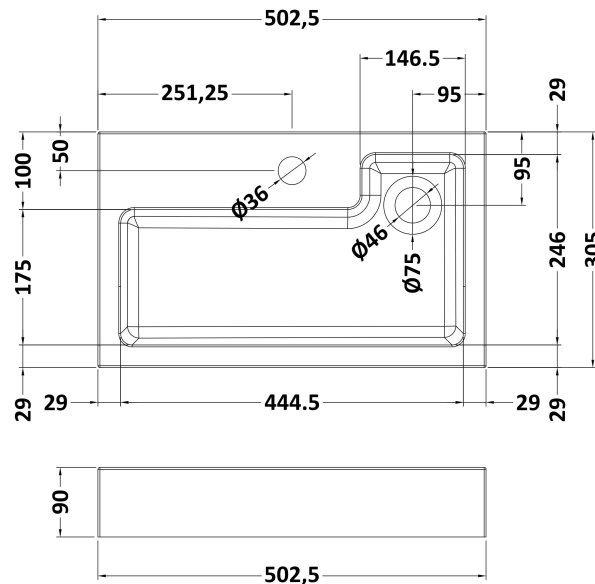

Sales Code: MER018

Description: 500X300 Wh 1-Door Vanity & Basin

Packaging Details

Barcode: 5056462601038

Sales Code: MOZ381

Description: 500X300 Wh 1-Door Unit

Product Dimensions

Height (mm):	430
Width (mm):	500
Depth (mm):	298
Nett Weight (kg):	13

Packaging Dimensions

Height (mm):	450
Width (mm):	520
Depth (mm):	320
Gross Weight (kg):	13.5

Packaging Data

Box Colour:	Brown Cardboard Box
Box Qty:	1
Label Size:	50 x 100
Label Colour:	White Label
Label Qty:	2

Outer Box Dimensions (If Applicable)

Height (mm):	
Width (mm):	
Depth (mm):	
Gross Weight (kg):	
Barcode:	5056211874768

Product Details

Country of Origin:	China
Fitting Instruction:	No
CE Certification:	N/A
FSC Certified Materials:	Yes
Colour:	Gloss Grey
Construction Method:	Cam & Wood Dowel
Construction Type:	Rigid
Cabinet Finish:	MFC Gloss
Fascia Finish:	MFC Gloss
Cabinet Thickness (mm):	18
Fascia Thickness (mm):	18
Drawer Included:	No
Drawer Type:	Not Applicable
No of Shelves:	0
Hinge Type:	95 Degree Soft Close
Hinge Included:	Yes
Adjustable Legs:	No, Not Required
Fixings Included:	Yes
Handle Style:	Not Applicable
Waste Shroud:	Not Applicable
Handle Included:	No, Not Required
Handle Type:	Not Applicable

Sales Code: PMB021

Description: L Shaped Poly Marble Basin 503 X 305 Rw

Product Dimensions

Height (mm):	90
Width (mm):	503
Depth (mm):	305
Nett Weight (kg):	10.5

Packaging Dimensions

Height (mm):	90
Width (mm):	525
Depth (mm):	380
Gross Weight (kg):	11