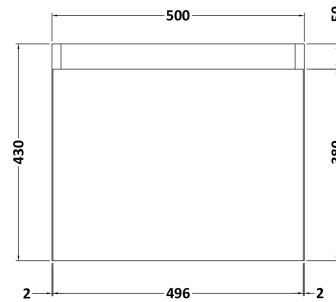

Sales Code: MER018

Description: 500X300 Wh 1-Door Vanity & Basin

Packaging Details

Barcode: 5056462601038

Sales Code: MOZ381

Description: 500X300 Wh 1-Door Unit

Product Dimensions

Height (mm):	430
Width (mm):	500
Depth (mm):	298
Nett Weight (kg):	13

Packaging Dimensions

Height (mm):	450
Width (mm):	520
Depth (mm):	320
Gross Weight (kg):	13.5

Packaging Data

Box Colour:	Brown Cardboard Box
Box Qty:	1
Label Size:	50 x 100
Label Colour:	White Label
Label Qty:	2

Sales Code: PMB021

Description: L Shaped Poly Marble Basin 503 X 305 Rw

Product Dimensions

Height (mm):	90
Width (mm):	503
Depth (mm):	305
Nett Weight (kg):	10.5

Packaging Dimensions

Height (mm):	90
Width (mm):	525
Depth (mm):	380
Gross Weight (kg):	11

Packaging Data

Box Colour:	Brown Cardboard Box - Printed
Box Qty:	1
Label Size:	100 x 50
Label Colour:	White Label
Label Qty:	2

Outer Box Dimensions (If Applicable)

Height (mm):	
Width (mm):	
Depth (mm):	
Gross Weight (kg):	
Barcode:	5056211875857