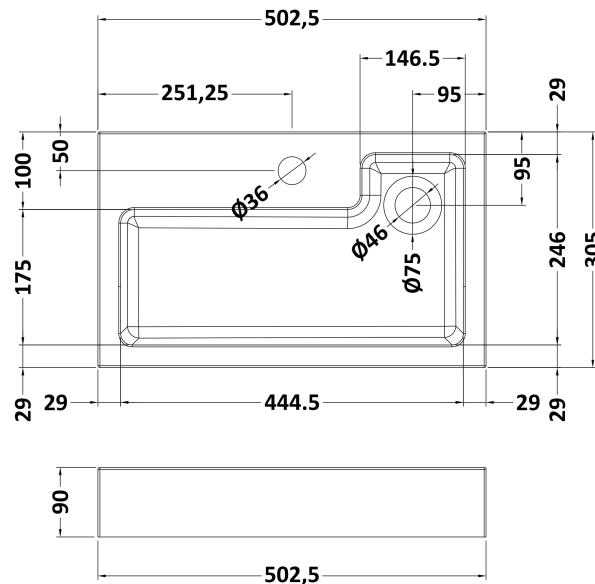

Sales Code: MER019

Description: 500X300 Wh 1-Door Vanity & Basin

Packaging Details

Barcode: 5056462601045

Sales Code: MZZ481

Description: 500X300 Wh 1-Door Unit

Product Dimensions

Height (mm):	430
Width (mm):	500
Depth (mm):	298
Nett Weight (kg):	13

Packaging Dimensions

Height (mm):	450
Width (mm):	520
Depth (mm):	320
Gross Weight (kg):	13.5

Packaging Data

Box Colour:	Brown Cardboard Box
Box Qty:	1
Label Size:	50 x 100
Label Colour:	White Label
Label Qty:	2

Outer Box Dimensions (If Applicable)

Height (mm):	
Width (mm):	
Depth (mm):	
Gross Weight (kg):	
Barcode:	5056211874775

Product Details

Country of Origin:	China
Fitting Instruction:	No
CE Certification:	N/A
FSC Certified Materials:	Yes
Colour:	Gloss Grey Mist
Construction Method:	Cam & Wood Dowel
Construction Type:	Rigid
Cabinet Finish:	MFC Gloss
Fascia Finish:	MFC Gloss
Cabinet Thickness (mm):	18
Fascia Thickness (mm):	18
Drawer Included:	No
Drawer Type:	Not Applicable
No of Shelves:	0
Hinge Type:	95 Degree Clip-On Soft Close
Hinge Included:	Yes
Adjustable Legs:	No, Not Required
Fixings Included:	Yes
Handle Style:	Not Applicable
Waste Shroud:	Not Applicable
Handle Included:	No, Not Required
Handle Type:	Not Applicable

Sales Code: PMB021

Description: L Shaped Poly Marble Basin 503 X 305 Rw

Product Dimensions

Height (mm):	90
Width (mm):	503
Depth (mm):	305
Nett Weight (kg):	10.5

Packaging Dimensions

Height (mm):	90
Width (mm):	525
Depth (mm):	380
Gross Weight (kg):	11