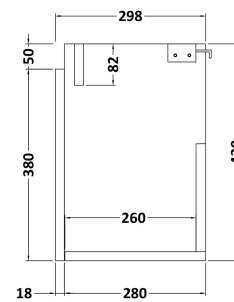

Sales Code: MER019

Description: 500X300 Wh 1-Door Vanity & Basin

Packaging Details

Barcode: 5056462601045

Sales Code: MZZ481

Description: 500X300 Wh 1-Door Unit

Product Dimensions

Height (mm):	430
Width (mm):	500
Depth (mm):	298
Nett Weight (kg):	13

Packaging Dimensions

Height (mm):	450
Width (mm):	520
Depth (mm):	320
Gross Weight (kg):	13.5

Packaging Data

Box Colour:	Brown Cardboard Box
Box Qty:	1
Label Size:	50 x 100
Label Colour:	White Label
Label Qty:	2

Sales Code: PMB021

Description: L Shaped Poly Marble Basin 503 X 305 Rw

Product Dimensions

Height (mm):	90
Width (mm):	503
Depth (mm):	305
Nett Weight (kg):	10.5

Packaging Dimensions

Height (mm):	90
Width (mm):	525
Depth (mm):	380
Gross Weight (kg):	11

Packaging Data

Box Colour:	Brown Cardboard Box - Printed
Box Qty:	1
Label Size:	100 x 50
Label Colour:	White Label
Label Qty:	2

Outer Box Dimensions (If Applicable)

Height (mm):	
Width (mm):	
Depth (mm):	
Gross Weight (kg):	
Barcode:	5056211875857