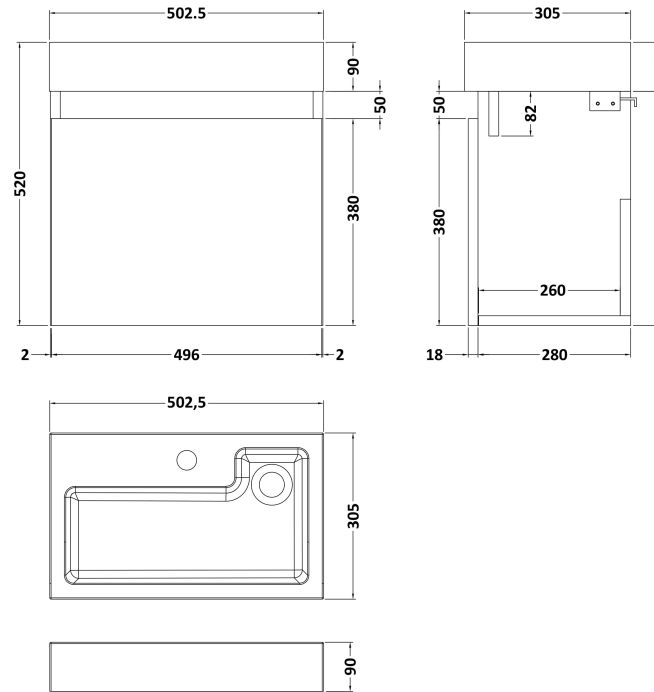

Sales Code: MER019

Description: 500X300 Wh 1-Door Vanity & Basin

Packaging Details

Barcode: 5056462601045

Sales Code: MZZ481

Description: 500X300 Wh 1-Door Unit

Product Dimensions

Height (mm):	430
Width (mm):	500
Depth (mm):	298
Nett Weight (kg):	13

Packaging Dimensions

Height (mm):	450
Width (mm):	520
Depth (mm):	320
Gross Weight (kg):	13.5

Packaging Data

Box Colour:	Brown Cardboard Box
Box Qty:	1
Label Size:	50 x 100
Label Colour:	White Label
Label Qty:	2

Sales Code: PMB021

Description: L Shaped Poly Marble Basin 503 X 305 Rw

Product Dimensions

Height (mm):	90
Width (mm):	503
Depth (mm):	305
Nett Weight (kg):	10.5

Packaging Dimensions

Height (mm):	90
Width (mm):	525
Depth (mm):	380
Gross Weight (kg):	11

Packaging Data

Box Colour:	Brown Cardboard Box - Printed
Box Qty:	1
Label Size:	100 x 50
Label Colour:	White Label
Label Qty:	2

Outer Box Dimensions (If Applicable)

Height (mm):	
Width (mm):	
Depth (mm):	
Gross Weight (kg):	
Barcode:	5056211875857