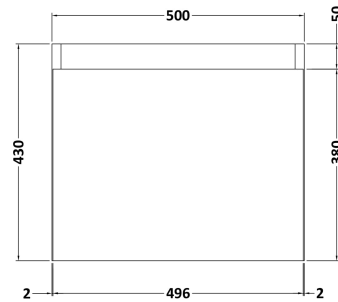

Sales Code: MER019

Description: 500X300 Wh 1-Door Vanity & Basin

Packaging Details

Barcode: 5056462601045

Sales Code: MZZ481

Description: 500X300 Wh 1-Door Unit

Product Dimensions

Height (mm):	430
Width (mm):	500
Depth (mm):	298
Nett Weight (kg):	13

Packaging Dimensions

Height (mm):	450
Width (mm):	520
Depth (mm):	320
Gross Weight (kg):	13.5

Packaging Data

Box Colour:	Brown Cardboard Box
Box Qty:	1
Label Size:	50 x 100
Label Colour:	White Label
Label Qty:	2

Sales Code: PMB021

Description: L Shaped Poly Marble Basin 503 X 305 Rw

Product Dimensions

Height (mm):	90
Width (mm):	503
Depth (mm):	305
Nett Weight (kg):	10.5

Packaging Dimensions

Height (mm):	90
Width (mm):	525
Depth (mm):	380
Gross Weight (kg):	11

Packaging Data

Box Colour:	Brown Cardboard Box - Printed
Box Qty:	1
Label Size:	100 x 50
Label Colour:	White Label
Label Qty:	2

Outer Box Dimensions (If Applicable)

Height (mm):	
Width (mm):	
Depth (mm):	
Gross Weight (kg):	
Barcode:	5056211875857