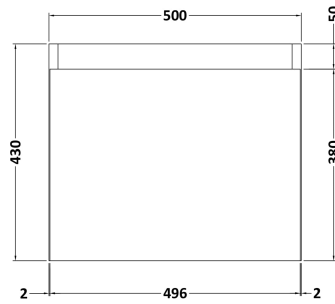

Sales Code: MER020

Description: 500X300 Wh 1-Door Vanity & Basin

Packaging Details

Barcode: 5056462601052

Sales Code: MOZ1181

Description: 500X300 Wh 1-Door Unit

Product Dimensions

Height (mm):	430
Width (mm):	500
Depth (mm):	300
Nett Weight (kg):	13

Packaging Dimensions

Height (mm):	450
Width (mm):	520
Depth (mm):	320
Gross Weight (kg):	13.5

Packaging Data

Box Colour:	Brown Cardboard Box
Box Qty:	1
Label Size:	50 x 100
Label Colour:	White Label
Label Qty:	2

Sales Code: PMB021

Description: L Shaped Poly Marble Basin 503 X 305 Rw

Product Dimensions

Height (mm):	90
Width (mm):	503
Depth (mm):	305
Nett Weight (kg):	10.5

Packaging Dimensions

Height (mm):	90
Width (mm):	525
Depth (mm):	380
Gross Weight (kg):	11

Packaging Data

Box Colour:	Brown Cardboard Box - Printed
Box Qty:	1
Label Size:	100 x 50
Label Colour:	White Label
Label Qty:	2

Outer Box Dimensions (If Applicable)

Height (mm):	
Width (mm):	
Depth (mm):	
Gross Weight (kg):	
Barcode:	5056211875857