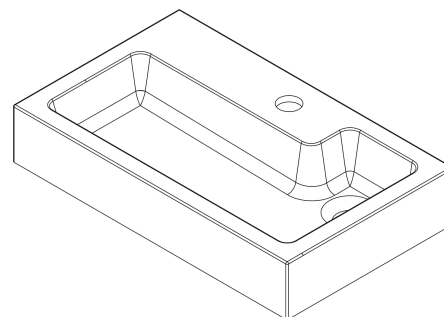

Sales Code: MER020

Description: 500X300 Wh 1-Door Vanity & Basin

Packaging Details

Barcode: 5056462601052

Sales Code: MOZ1181

Description: 500X300 Wh 1-Door Unit

Product Dimensions

Height (mm):	430
Width (mm):	500
Depth (mm):	300
Nett Weight (kg):	13

Packaging Dimensions

Height (mm):	450
Width (mm):	520
Depth (mm):	320
Gross Weight (kg):	13.5

Packaging Data

Box Colour:	Brown Cardboard Box
Box Qty:	1
Label Size:	50 x 100
Label Colour:	White Label
Label Qty:	2

Outer Box Dimensions (If Applicable)

Height (mm):	
Width (mm):	
Depth (mm):	
Gross Weight (kg):	
Barcode:	5056211874836

Product Details

Country of Origin:	United Kingdom
Fitting Instruction:	No
CE Certification:	N/A
FSC Certified Materials:	Yes
Colour:	Blush Pink
Construction Method:	Cam & Wood Dowel
Construction Type:	Rigid
Cabinet Finish:	MFC Smooth Matt
Fascia Finish:	MFC Smooth Matt
Cabinet Thickness (mm):	18
Fascia Thickness (mm):	18
Drawer Included:	No
Drawer Type:	Not Applicable
No of Shelves:	0
Hinge Type:	95 Degree Soft Close
Hinge Included:	Yes
Adjustable Legs:	No, Not Required
Fixings Included:	Yes
Handle Style:	Not Applicable
Waste Shroud:	Not Applicable
Handle Included:	No, Not Required
Handle Type:	Not Applicable

Sales Code: PMB021

Description: L Shaped Poly Marble Basin 503 X 305 Rw

Product Dimensions

Height (mm):	90
Width (mm):	503
Depth (mm):	305
Nett Weight (kg):	10.5

Packaging Dimensions

Height (mm):	90
Width (mm):	525
Depth (mm):	380
Gross Weight (kg):	11