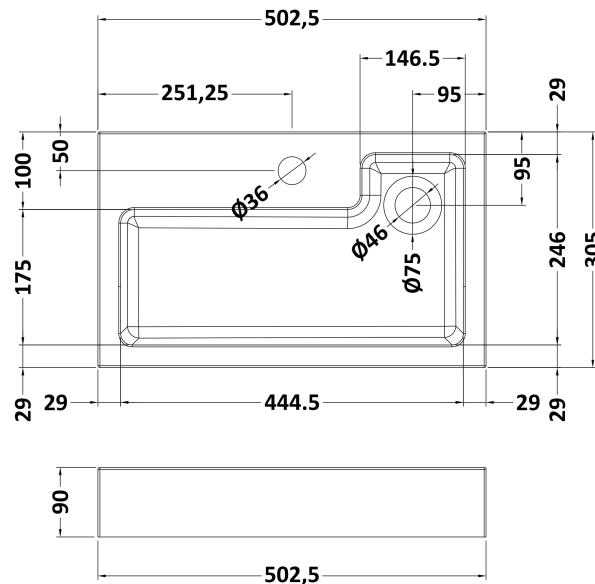

Sales Code: MER020

Description: 500X300 Wh 1-Door Vanity & Basin

Packaging Details

Barcode: 5056462601052

Sales Code: MOZ1181

Description: 500X300 Wh 1-Door Unit

Product Dimensions

Height (mm):	430
Width (mm):	500
Depth (mm):	300
Nett Weight (kg):	13

Packaging Dimensions

Height (mm):	450
Width (mm):	520
Depth (mm):	320
Gross Weight (kg):	13.5

Packaging Data

Box Colour:	Brown Cardboard Box
Box Qty:	1
Label Size:	50 x 100
Label Colour:	White Label
Label Qty:	2

Outer Box Dimensions (If Applicable)

Height (mm):	
Width (mm):	
Depth (mm):	
Gross Weight (kg):	
Barcode:	5056211874836

Product Details

Country of Origin:	United Kingdom
Fitting Instruction:	No
CE Certification:	N/A
FSC Certified Materials:	Yes
Colour:	Blush Pink
Construction Method:	Cam & Wood Dowel
Construction Type:	Rigid
Cabinet Finish:	MFC Smooth Matt
Fascia Finish:	MFC Smooth Matt
Cabinet Thickness (mm):	18
Fascia Thickness (mm):	18
Drawer Included:	No
Drawer Type:	Not Applicable
No of Shelves:	0
Hinge Type:	95 Degree Soft Close
Hinge Included:	Yes
Adjustable Legs:	No, Not Required
Fixings Included:	Yes
Handle Style:	Not Applicable
Waste Shroud:	Not Applicable
Handle Included:	No, Not Required
Handle Type:	Not Applicable

Sales Code: PMB021

Description: L Shaped Poly Marble Basin 503 X 305 Rw

Product Dimensions

Height (mm):	90
Width (mm):	503
Depth (mm):	305
Nett Weight (kg):	10.5

Packaging Dimensions

Height (mm):	90
Width (mm):	525
Depth (mm):	380
Gross Weight (kg):	11