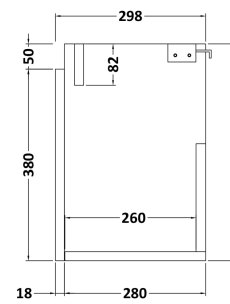

Sales Code: MER020

Description: 500X300 Wh 1-Door Vanity & Basin

Packaging Details

Barcode: 5056462601052

Sales Code: MOZ1181

Description: 500X300 Wh 1-Door Unit

Product Dimensions

Height (mm):	430
Width (mm):	500
Depth (mm):	300
Nett Weight (kg):	13

Packaging Dimensions

Height (mm):	450
Width (mm):	520
Depth (mm):	320
Gross Weight (kg):	13.5

Packaging Data

Box Colour:	Brown Cardboard Box
Box Qty:	1
Label Size:	50 x 100
Label Colour:	White Label
Label Qty:	2

Outer Box Dimensions (If Applicable)

Height (mm):	
Width (mm):	
Depth (mm):	
Gross Weight (kg):	
Barcode:	5056211874836

Product Details

Country of Origin:	United Kingdom
Fitting Instruction:	No
CE Certification:	N/A
FSC Certified Materials:	Yes
Colour:	Blush Pink
Construction Method:	Cam & Wood Dowel
Construction Type:	Rigid
Cabinet Finish:	MFC Smooth Matt
Fascia Finish:	MFC Smooth Matt
Cabinet Thickness (mm):	18
Fascia Thickness (mm):	18
Drawer Included:	No
Drawer Type:	Not Applicable
No of Shelves:	0
Hinge Type:	95 Degree Soft Close
Hinge Included:	Yes
Adjustable Legs:	No, Not Required
Fixings Included:	Yes
Handle Style:	Not Applicable
Waste Shroud:	Not Applicable
Handle Included:	No, Not Required
Handle Type:	Not Applicable

Sales Code: PMB021

Description: L Shaped Poly Marble Basin 503 X 305 Rw

Product Dimensions

Height (mm):	90
Width (mm):	503
Depth (mm):	305
Nett Weight (kg):	10.5

Packaging Dimensions

Height (mm):	90
Width (mm):	525
Depth (mm):	380
Gross Weight (kg):	11