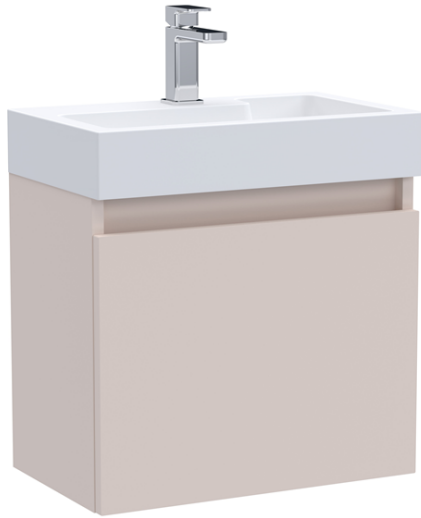

Sales Code: MER020

Description: 500X300 Wh 1-Door Vanity & Basin

Packaging Details

Barcode: 5056462601052

Sales Code: MOZ1181

Description: 500X300 Wh 1-Door Unit

Product Dimensions

Height (mm):	430
Width (mm):	500
Depth (mm):	300
Nett Weight (kg):	13

Packaging Dimensions

Height (mm):	450
Width (mm):	520
Depth (mm):	320
Gross Weight (kg):	13.5

Packaging Data

Box Colour:	Brown Cardboard Box
Box Qty:	1
Label Size:	50 x 100
Label Colour:	White Label
Label Qty:	2

Outer Box Dimensions (If Applicable)

Height (mm):	
Width (mm):	
Depth (mm):	
Gross Weight (kg):	
Barcode:	5056211874836

Product Details

Country of Origin:	United Kingdom
Fitting Instruction:	No
CE Certification:	N/A
FSC Certified Materials:	Yes
Colour:	Blush Pink
Construction Method:	Cam & Wood Dowel
Construction Type:	Rigid
Cabinet Finish:	MFC Smooth Matt
Fascia Finish:	MFC Smooth Matt
Cabinet Thickness (mm):	18
Fascia Thickness (mm):	18
Drawer Included:	No
Drawer Type:	Not Applicable
No of Shelves:	0
Hinge Type:	95 Degree Soft Close
Hinge Included:	Yes
Adjustable Legs:	No, Not Required
Fixings Included:	Yes
Handle Style:	Not Applicable
Waste Shroud:	Not Applicable
Handle Included:	No, Not Required
Handle Type:	Not Applicable

Sales Code: PMB021

Description: L Shaped Poly Marble Basin 503 X 305 Rw

Product Dimensions

Height (mm):	90
Width (mm):	503
Depth (mm):	305
Nett Weight (kg):	10.5

Packaging Dimensions

Height (mm):	90
Width (mm):	525
Depth (mm):	380
Gross Weight (kg):	11