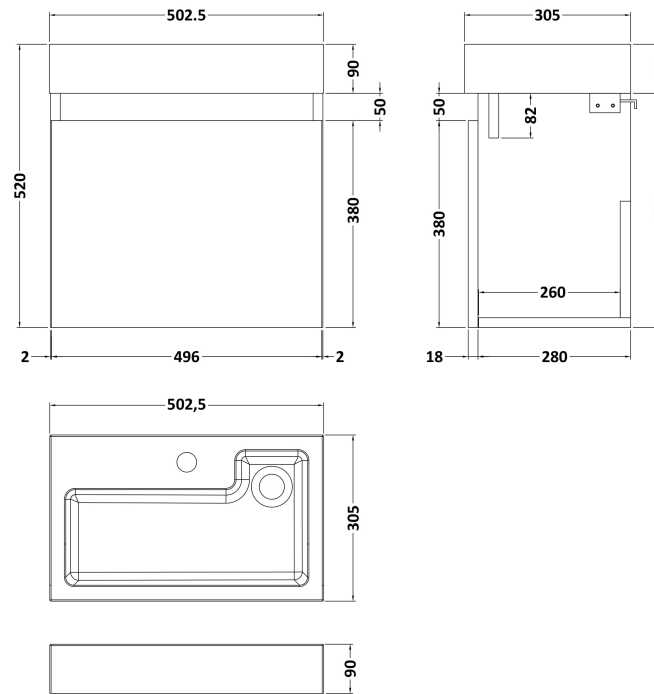

Sales Code: MER020

Description: 500X300 Wh 1-Door Vanity & Basin

Packaging Details

Barcode: 5056462601052

Sales Code: MOZ1181

Description: 500X300 Wh 1-Door Unit

Product Dimensions

Height (mm):	430
Width (mm):	500
Depth (mm):	300
Nett Weight (kg):	13

Packaging Dimensions

Height (mm):	450
Width (mm):	520
Depth (mm):	320
Gross Weight (kg):	13.5

Packaging Data

Box Colour:	Brown Cardboard Box
Box Qty:	1
Label Size:	50 x 100
Label Colour:	White Label
Label Qty:	2

Outer Box Dimensions (If Applicable)

Height (mm):	
Width (mm):	
Depth (mm):	
Gross Weight (kg):	
Barcode:	5056211874836

Product Details

Country of Origin:	United Kingdom
Fitting Instruction:	No
CE Certification:	N/A
FSC Certified Materials:	Yes
Colour:	Blush Pink
Construction Method:	Cam & Wood Dowel
Construction Type:	Rigid
Cabinet Finish:	MFC Smooth Matt
Fascia Finish:	MFC Smooth Matt
Cabinet Thickness (mm):	18
Fascia Thickness (mm):	18
Drawer Included:	No
Drawer Type:	Not Applicable
No of Shelves:	0
Hinge Type:	95 Degree Soft Close
Hinge Included:	Yes
Adjustable Legs:	No, Not Required
Fixings Included:	Yes
Handle Style:	Not Applicable
Waste Shroud:	Not Applicable
Handle Included:	No, Not Required
Handle Type:	Not Applicable

Sales Code: PMB021

Description: L Shaped Poly Marble Basin 503 X 305 Rw

Product Dimensions

Height (mm):	90
Width (mm):	503
Depth (mm):	305
Nett Weight (kg):	10.5

Packaging Dimensions

Height (mm):	90
Width (mm):	525
Depth (mm):	380
Gross Weight (kg):	11