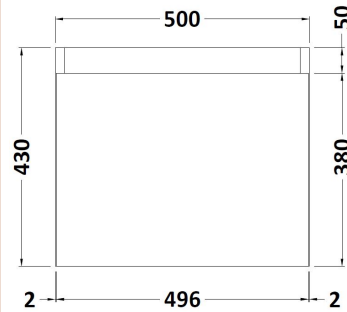

Sales Code: MER021

Description: 500X360 Wh 1-Door Vanity & Basin

Packaging Details

Barcode: 5056462611600

Sales Code: MOZ1782

Description: 500X360 Wh 1-Door Unit

Product Dimensions

Height (mm):	430
Width (mm):	500
Depth (mm):	353
Nett Weight (kg):	12.5

Packaging Dimensions

Height (mm):	450
Width (mm):	520
Depth (mm):	375
Gross Weight (kg):	13

Packaging Data

Box Colour:	Brown Cardboard Box
Box Qty:	1
Label Size:	50 x 100
Label Colour:	White Label
Label Qty:	2

Sales Code: PMB022

Description: 2 In 1 Polymarble Basin 503 X 360 Rw

Product Dimensions

Height (mm):	90
Width (mm):	503
Depth (mm):	360
Nett Weight (kg):	11.5

Packaging Dimensions

Height (mm):	110
Width (mm):	525
Depth (mm):	380
Gross Weight (kg):	12

Packaging Data

Box Colour:	Brown Cardboard Box - Printed
Box Qty:	1
Label Size:	100 x 50
Label Colour:	White Label
Label Qty:	2

Outer Box Dimensions (If Applicable)

Height (mm):	
Width (mm):	
Depth (mm):	
Gross Weight (kg):	
Barcode:	5055275819524