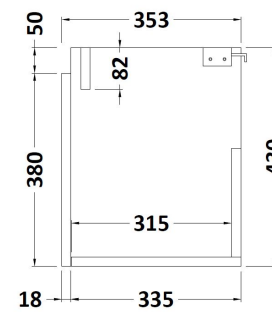

Sales Code: MER021

Description: 500X360 Wh 1-Door Vanity & Basin

Packaging Details

Barcode: 5056462611600

Sales Code: MOZ1782

Description: 500X360 Wh 1-Door Unit

Product Dimensions

Height (mm):	430
Width (mm):	500
Depth (mm):	353
Nett Weight (kg):	12.5

Packaging Dimensions

Height (mm):	450
Width (mm):	520
Depth (mm):	375
Gross Weight (kg):	13

Packaging Data

Box Colour:	Brown Cardboard Box
Box Qty:	1
Label Size:	50 x 100
Label Colour:	White Label
Label Qty:	2

Sales Code: PMB022

Description: 2 In 1 Polymarble Basin 503 X 360 Rw

Product Dimensions

Height (mm):	90
Width (mm):	503
Depth (mm):	360
Nett Weight (kg):	11.5

Packaging Dimensions

Height (mm):	110
Width (mm):	525
Depth (mm):	380
Gross Weight (kg):	12

Packaging Data

Box Colour:	Brown Cardboard Box - Printed
Box Qty:	1
Label Size:	100 x 50
Label Colour:	White Label
Label Qty:	2

Outer Box Dimensions (If Applicable)

Height (mm):	
Width (mm):	
Depth (mm):	
Gross Weight (kg):	
Barcode:	5055275819524