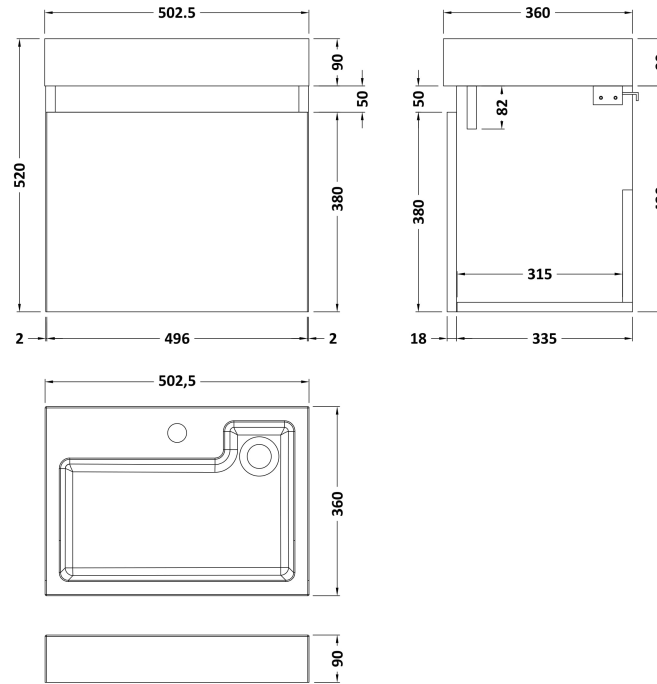

Sales Code: MER021

Description: 500X360 Wh 1-Door Vanity & Basin

Packaging Details

Barcode: 5056462611600

Sales Code: MOZ1782

Description: 500X360 Wh 1-Door Unit

Product Dimensions

Height (mm):	430
Width (mm):	500
Depth (mm):	353
Nett Weight (kg):	12.5

Packaging Dimensions

Height (mm):	450
Width (mm):	520
Depth (mm):	375
Gross Weight (kg):	13

Packaging Data

Box Colour:	Brown Cardboard Box
Box Qty:	1
Label Size:	50 x 100
Label Colour:	White Label
Label Qty:	2

Sales Code: PMB022

Description: 2 In 1 Polymarble Basin 503 X 360 Rw

Product Dimensions

Height (mm):	90
Width (mm):	503
Depth (mm):	360
Nett Weight (kg):	11.5

Packaging Dimensions

Height (mm):	110
Width (mm):	525
Depth (mm):	380
Gross Weight (kg):	12

Packaging Data

Box Colour:	Brown Cardboard Box - Printed
Box Qty:	1
Label Size:	100 x 50
Label Colour:	White Label
Label Qty:	2

Outer Box Dimensions (If Applicable)

Height (mm):	
Width (mm):	
Depth (mm):	
Gross Weight (kg):	
Barcode:	5055275819524