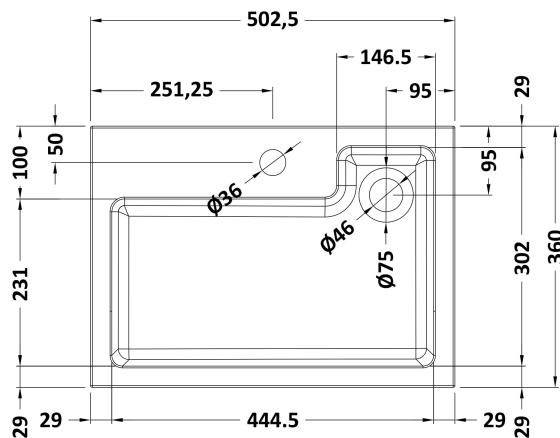

Packaging Dimensions

Height (mm):	450
Width (mm):	520
Depth (mm):	375
Gross Weight (kg):	13

Packaging Data

Box Colour:	Brown Cardboard Box
Box Qty:	1
Label Size:	50 x 100
Label Colour:	White Label
Label Qty:	2

Outer Box Dimensions (If Applicable)

Height (mm):	
Width (mm):	
Depth (mm):	
Gross Weight (kg):	
Barcode:	5056462611563

Product Details

Country of Origin:	United Kingdom
Fitting Instruction:	No
CE Certification:	N/A
FSC Certified Materials:	Yes
Colour:	Electric Blue
Construction Method:	Cam & Wood Dowel
Construction Type:	Rigid
Cabinet Finish:	MFC Smooth Matt
Fascia Finish:	MFC Smooth Matt
Cabinet Thickness (mm):	18
Fascia Thickness (mm):	18
Drawer Included:	No
Drawer Type:	Not Applicable
No of Shelves:	0
Hinge Type:	95 Degree Soft Close
Hinge Included:	Yes
Adjustable Legs:	No, Not Required
Fixings Included:	Yes
Handle Style:	Not Applicable
Waste Shroud:	Not Applicable
Handle Included:	No, Not Required
Handle Type:	Not Applicable

Sales Code: PMB022

Description: 2 In 1 Polymarble Basin 503 X 360 Rw

Product Dimensions

Height (mm):	90
Width (mm):	503
Depth (mm):	360
Nett Weight (kg):	11.5

Packaging Dimensions

Height (mm):	110
Width (mm):	525
Depth (mm):	380
Gross Weight (kg):	12

Packaging Data

Box Colour:	Brown Cardboard Box - Printed
Box Qty:	1
Label Size:	100 x 50
Label Colour:	White Label
Label Qty:	2

Outer Box Dimensions (If Applicable)

Height (mm):	
Width (mm):	
Depth (mm):	
Gross Weight (kg):	
Barcode:	5055275819524