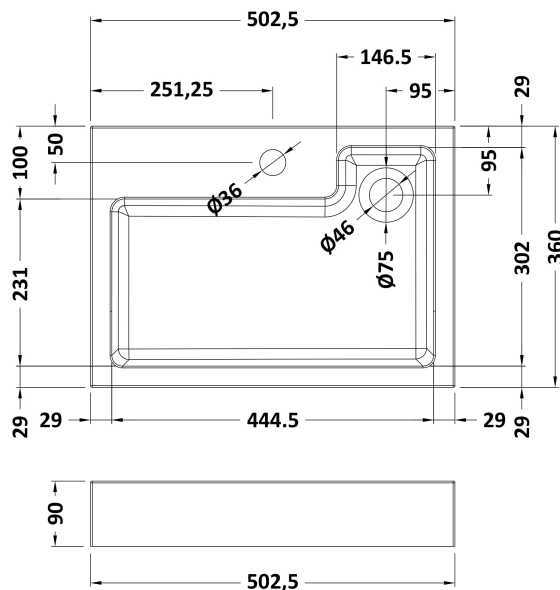

### Product Dimensions

Height (mm):	430
Width (mm):	500
Depth (mm):	353
Nett Weight (kg):	12.5

### Packaging Dimensions

Height (mm):	450
Width (mm):	520
Depth (mm):	375
Gross Weight (kg):	13

### Outer Box Dimensions (If Applicable)

Height (mm):	
Width (mm):	
Depth (mm):	
Gross Weight (kg):	
Barcode:	5056462611570

### Product Dimensions

Height (mm):	90
Width (mm):	503
Depth (mm):	360
Nett Weight (kg):	11.5