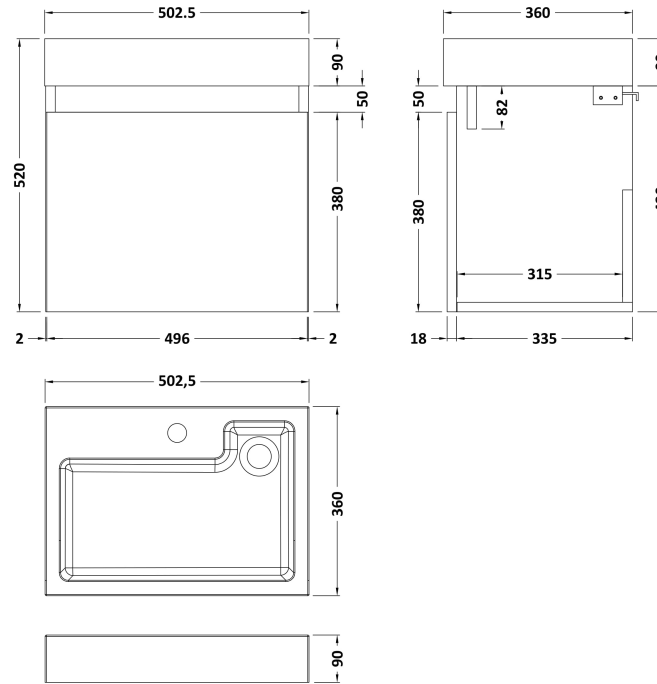

Sales Code: MER022

Description: 500X360 Wh 1-Door Vanity & Basin

Packaging Details

Barcode: 5056462611617