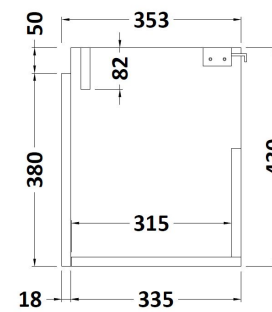

### Product Dimensions

Height (mm):	430
Width (mm):	500
Depth (mm):	353
Nett Weight (kg):	12.5

### Packaging Dimensions

Height (mm):	450
Width (mm):	520
Depth (mm):	375
Gross Weight (kg):	13

### Product Dimensions

Height (mm):	90
Width (mm):	503
Depth (mm):	360
Nett Weight (kg):	11.5

### Packaging Dimensions

Height (mm):	110
Width (mm):	525
Depth (mm):	380
Gross Weight (kg):	12