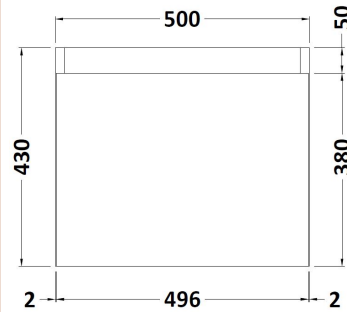

### Product Dimensions

Height (mm):	430
Width (mm):	500
Depth (mm):	353
Nett Weight (kg):	12.5

### Packaging Dimensions

Height (mm):	450
Width (mm):	520
Depth (mm):	375
Gross Weight (kg):	13

### Product Dimensions

Height (mm):	90
Width (mm):	503
Depth (mm):	360
Nett Weight (kg):	11.5

### Packaging Dimensions

Height (mm):	110
Width (mm):	525
Depth (mm):	380
Gross Weight (kg):	12